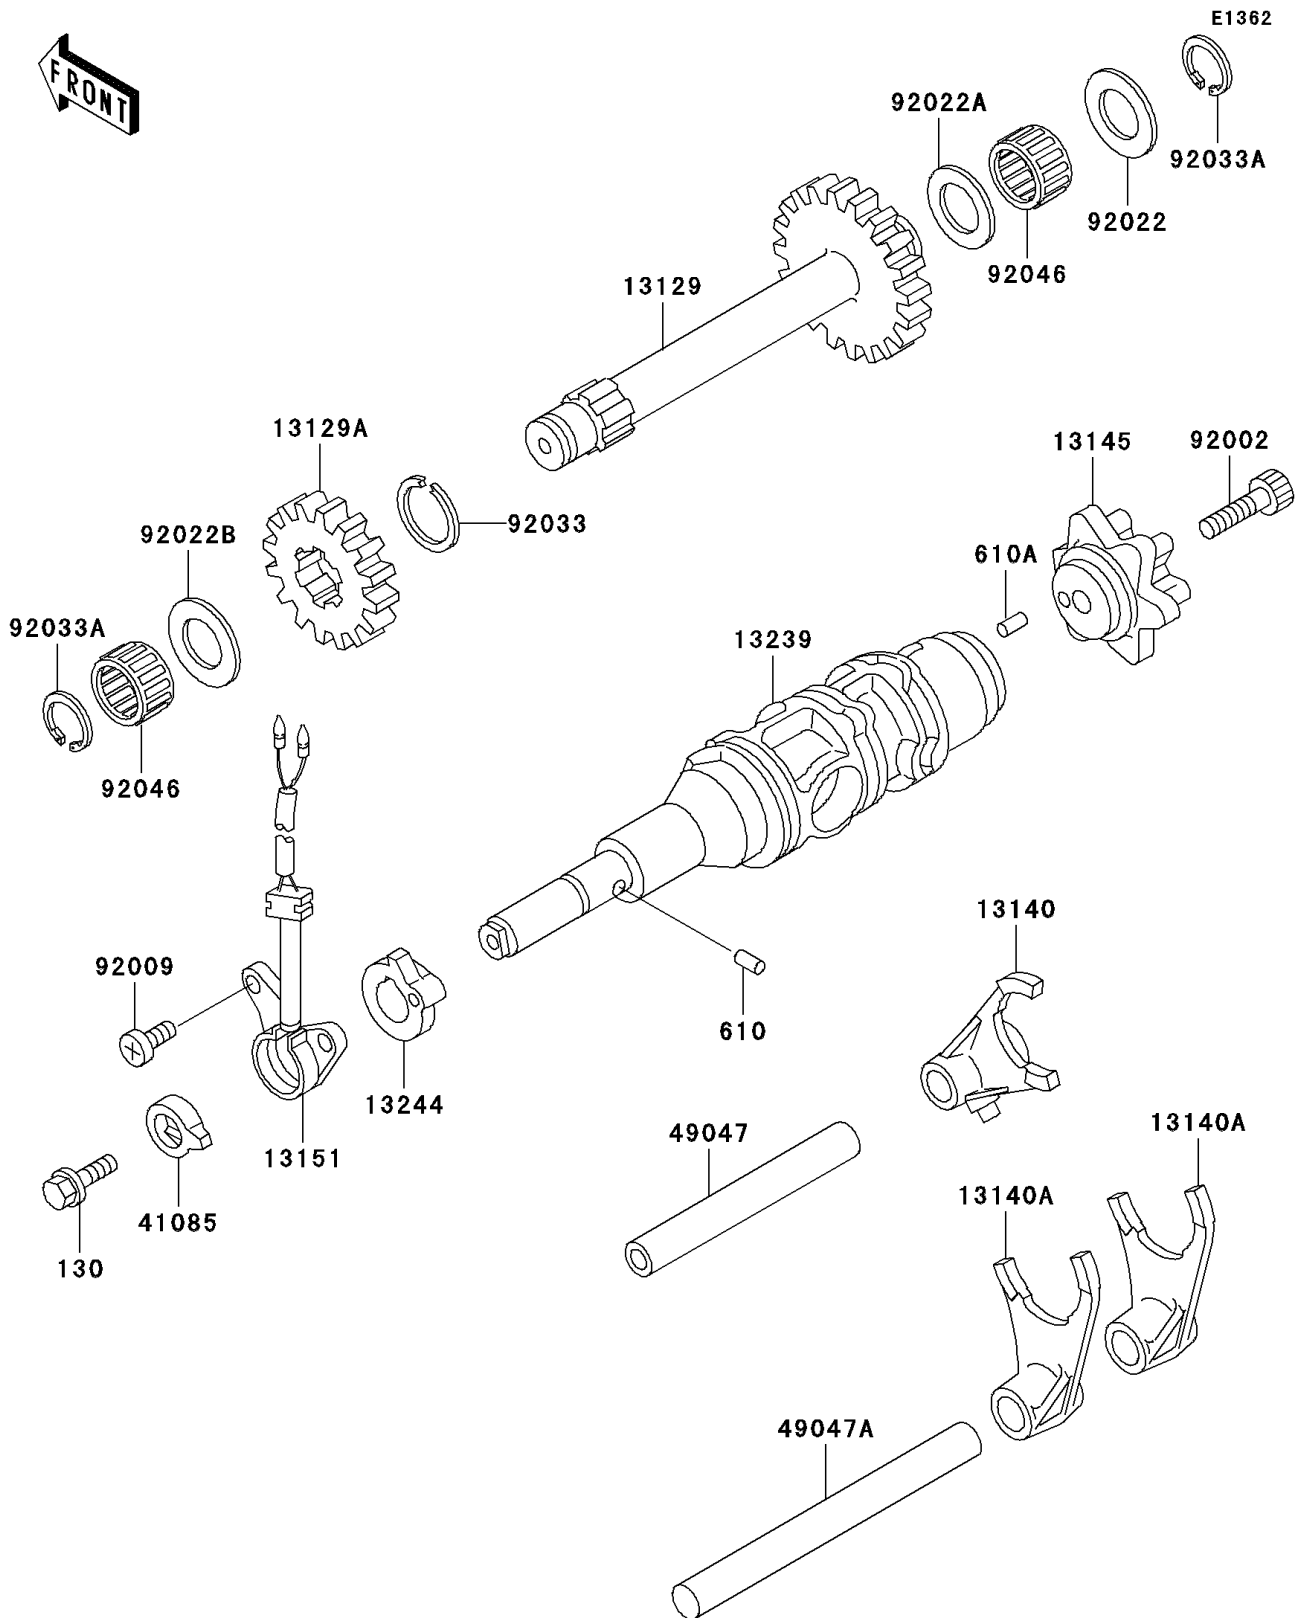

2002 Mojave 250

PARTS DIAGRAM

Gear Change Drum/Shift Fork(s)

2002 Mojave 250

PARTS LIST

Gear Change Drum/Shift Fork(s)

ITEM NAME

PART NUMBER

QUANTITY
