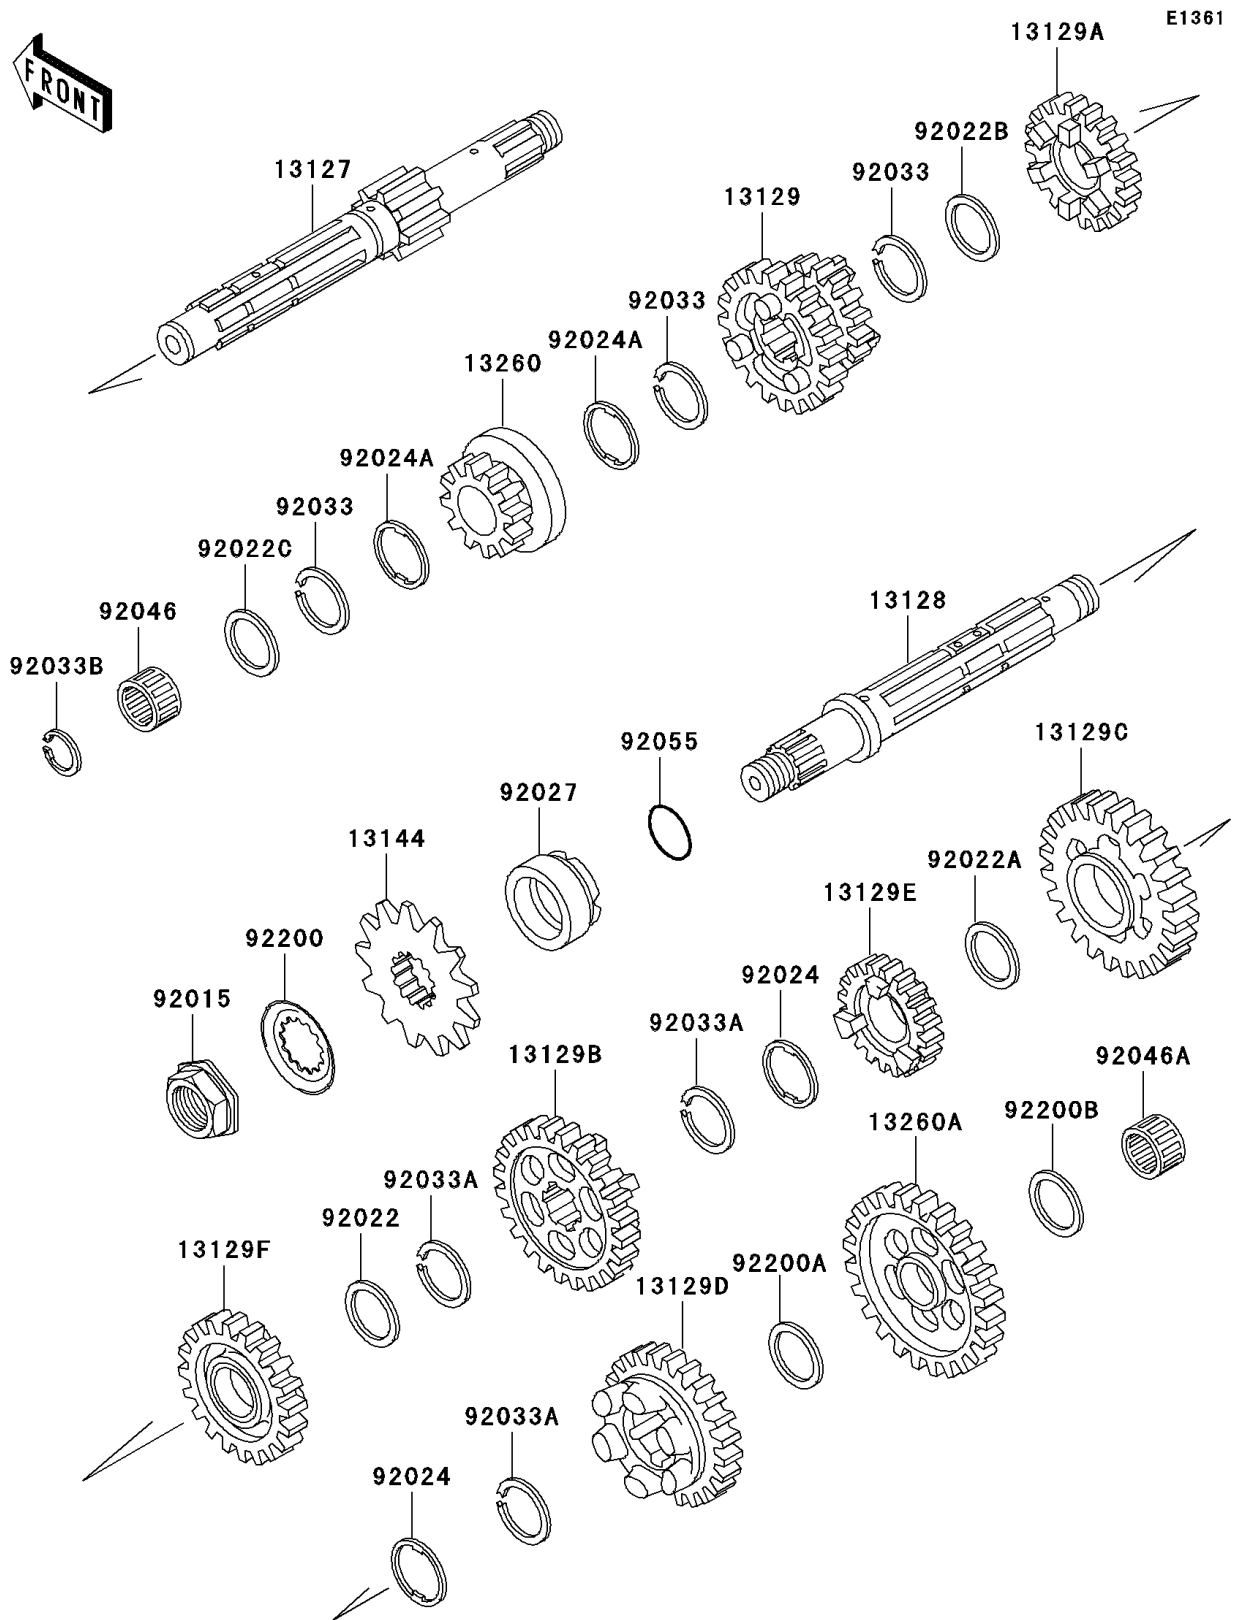

2002 Mojave 250

PARTS DIAGRAM

Transmission

2002 Mojave 250

PARTS LIST

Transmission

ITEM NAME

PART NUMBER

QUANTITY
