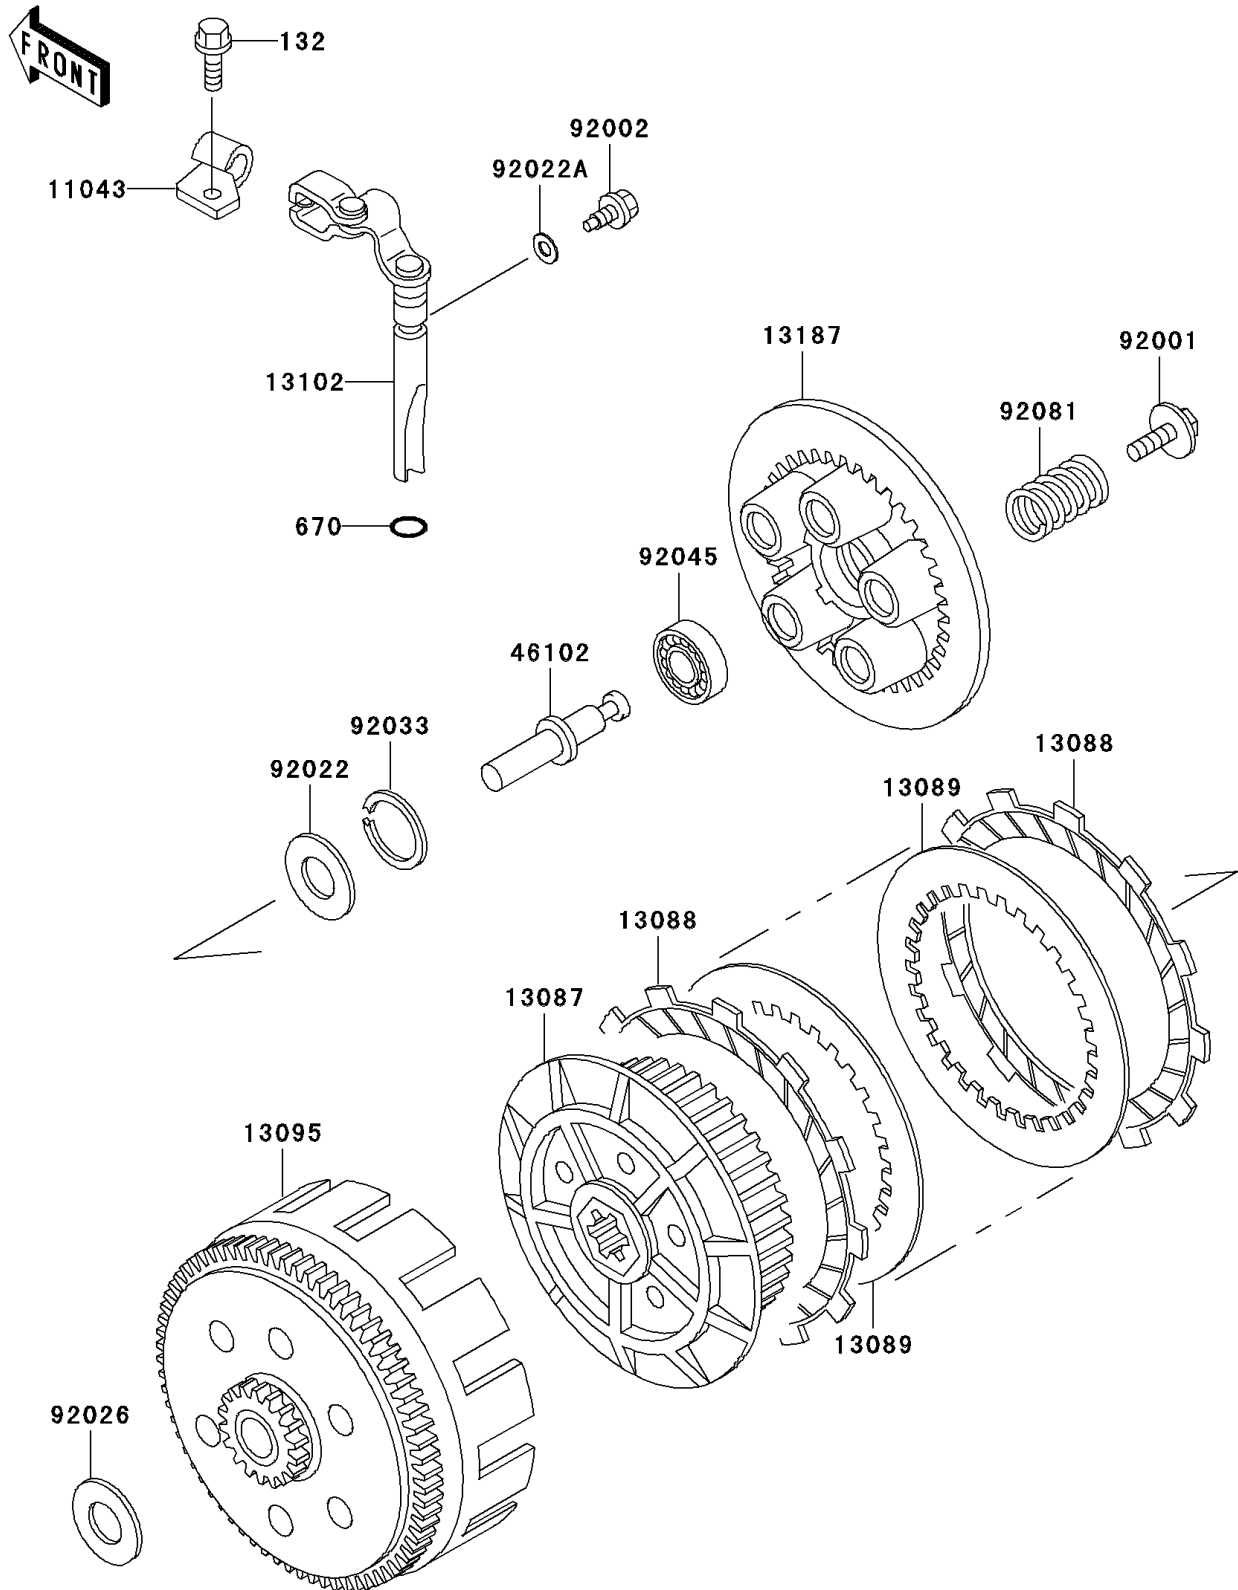

2002 Mojave 250

PARTS DIAGRAM

Clutch

Kawasaki

Let the Good Times Roll®

E1350

2002 Mojave 250

PARTS LIST

Clutch

ITEM NAME

PART NUMBER

QUANTITY
