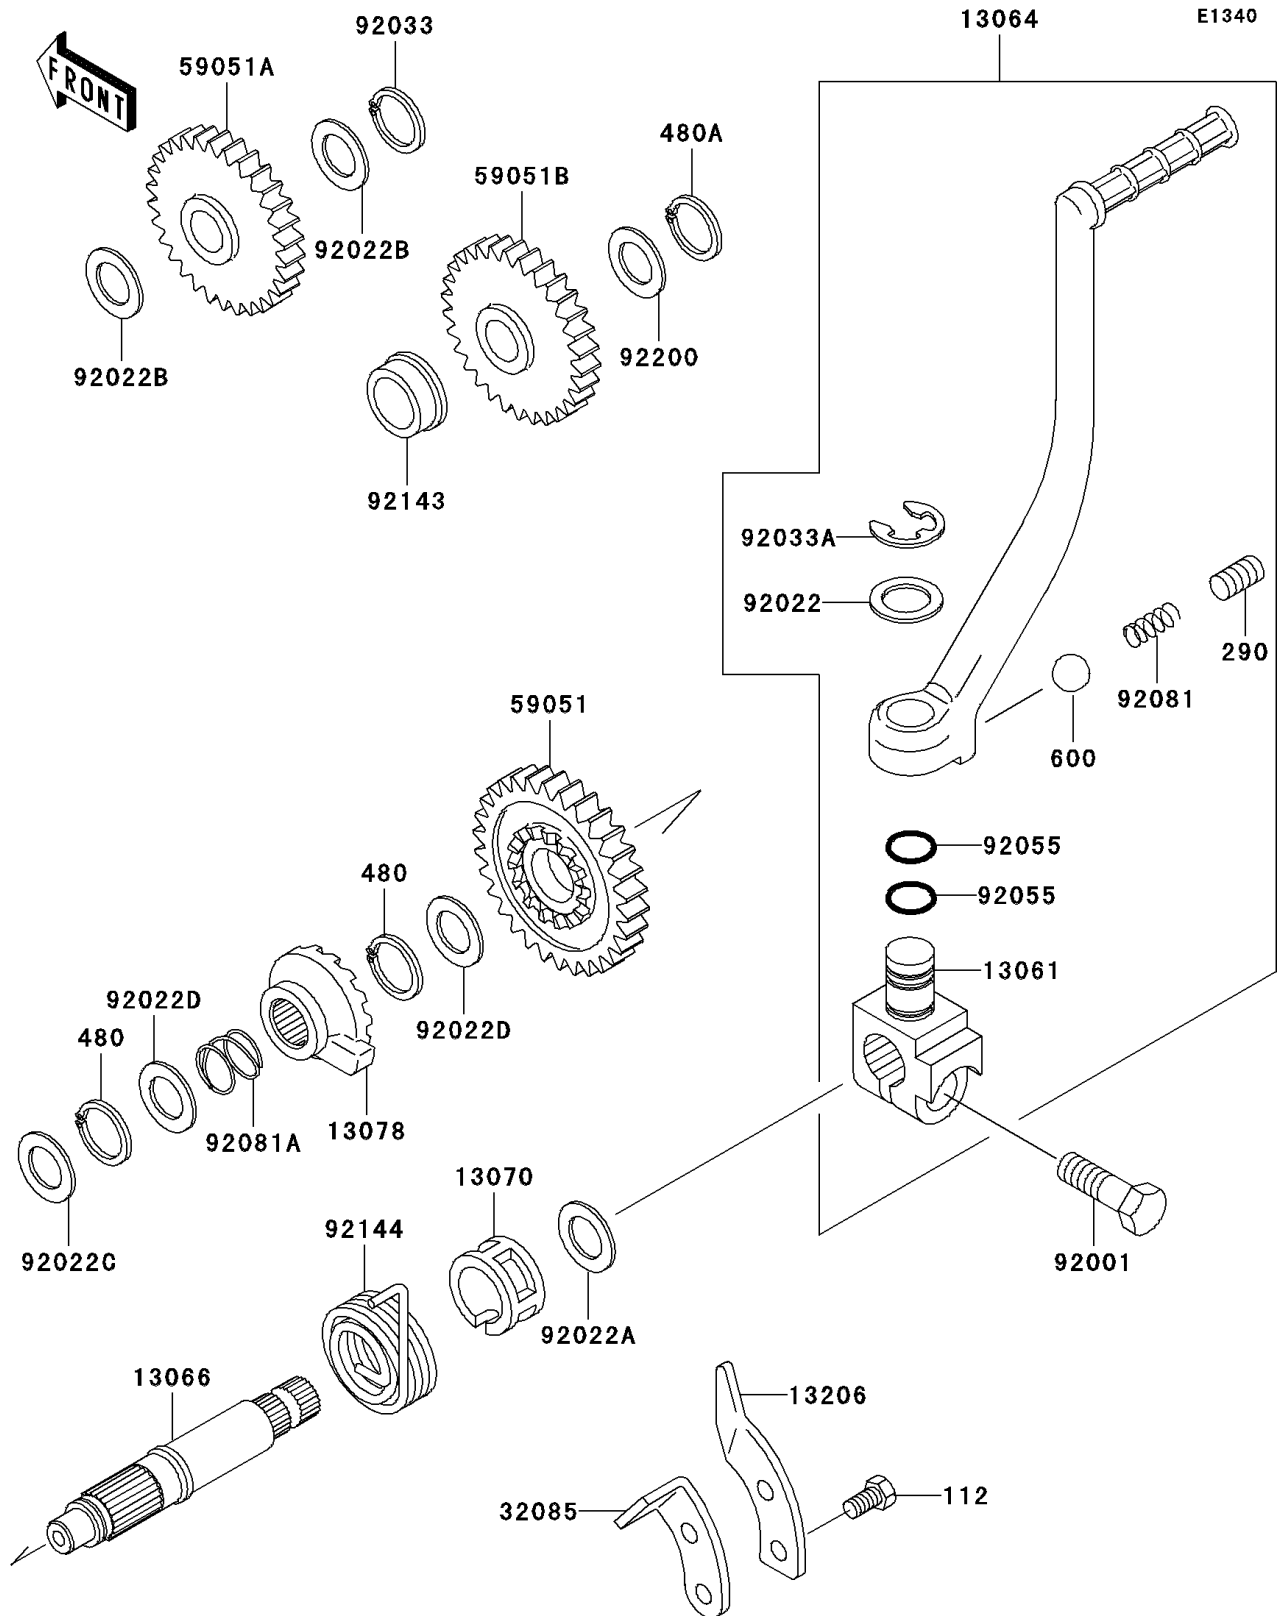

2002 Mojave 250

PARTS DIAGRAM

Kickstarter Mechanism

2002 Mojave 250

PARTS LIST

Kickstarter Mechanism

ITEM NAME

PART NUMBER

QUANTITY
