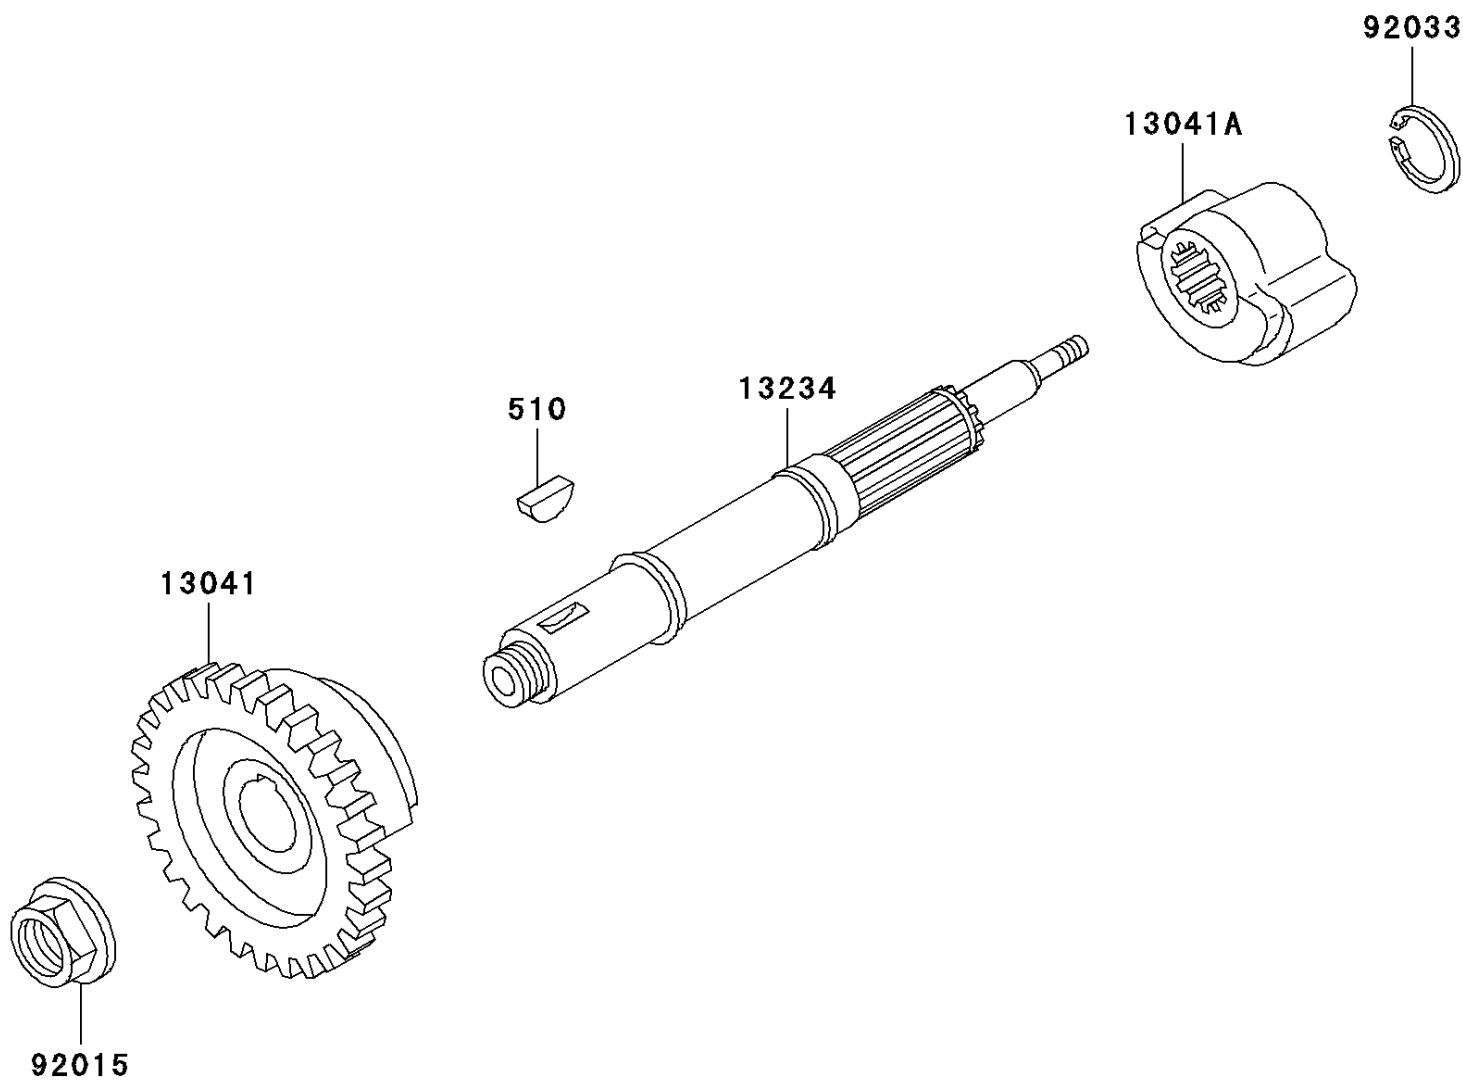

2002 Mojave 250

PARTS DIAGRAM

Balancer

Kawasaki

Let the Good Times Roll®

E1323

2002 Mojave 250

PARTS LIST

Balancer

ITEM NAME

PART NUMBER

QUANTITY
