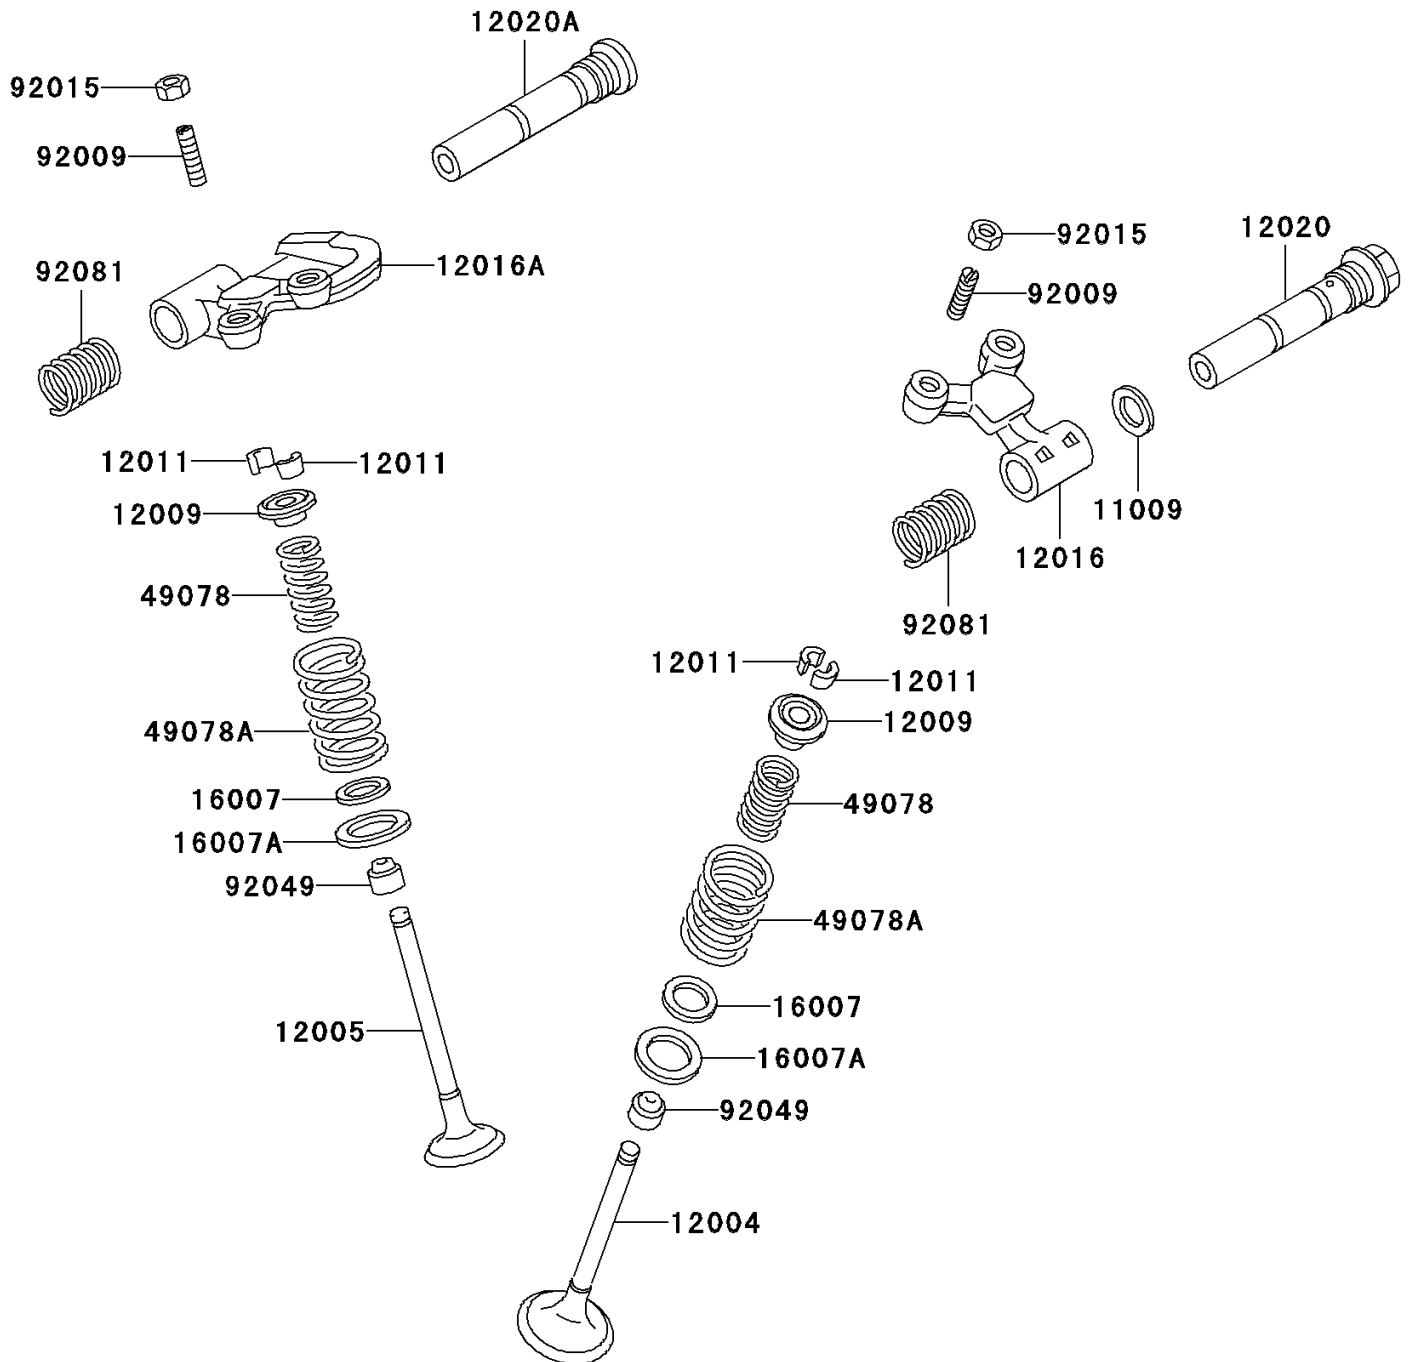

2002 Mojave 250

PARTS DIAGRAM

Valve(s)

E1210

2002 Mojave 250

PARTS LIST

Valve(s)

ITEM NAME

PART NUMBER

QUANTITY
