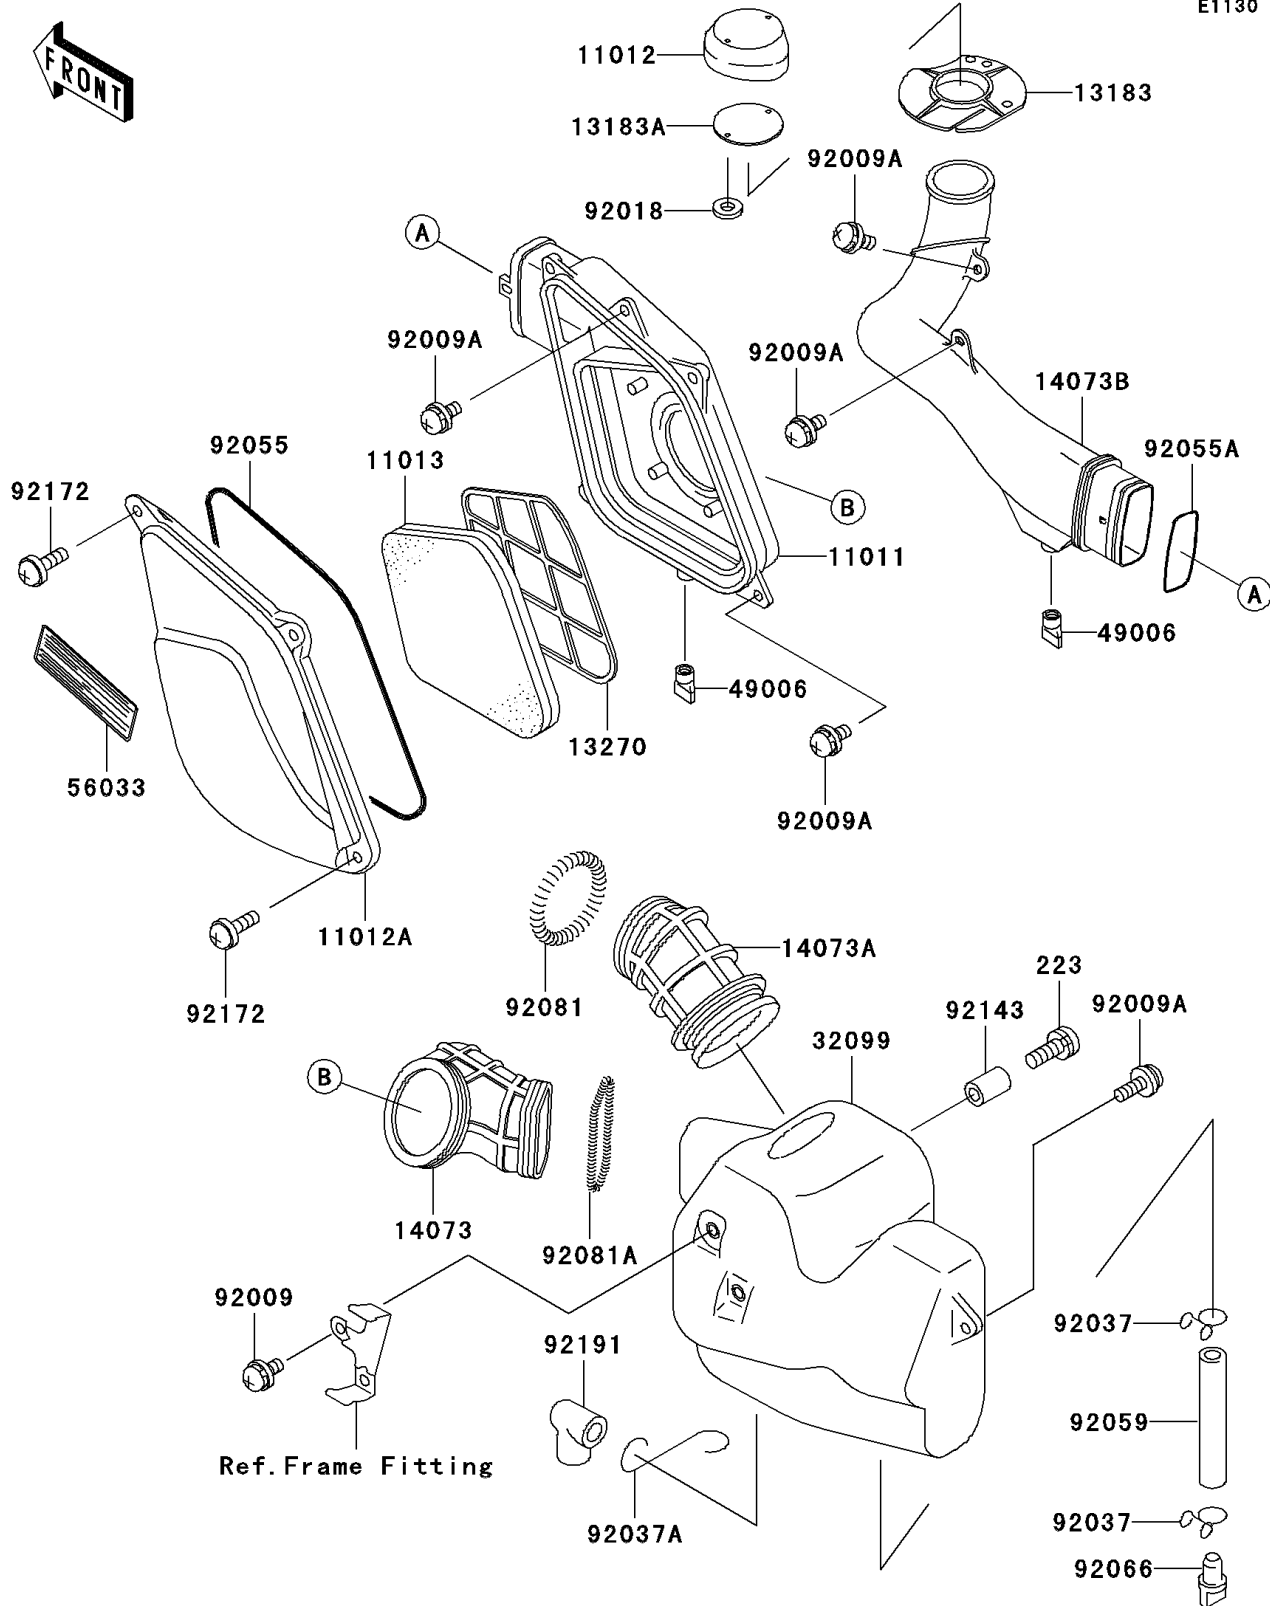

2002 Mojave 250

PARTS DIAGRAM

Air Cleaner

E1130

2002 Mojave 250

PARTS LIST

Air Cleaner

ITEM NAME

PART NUMBER

QUANTITY
