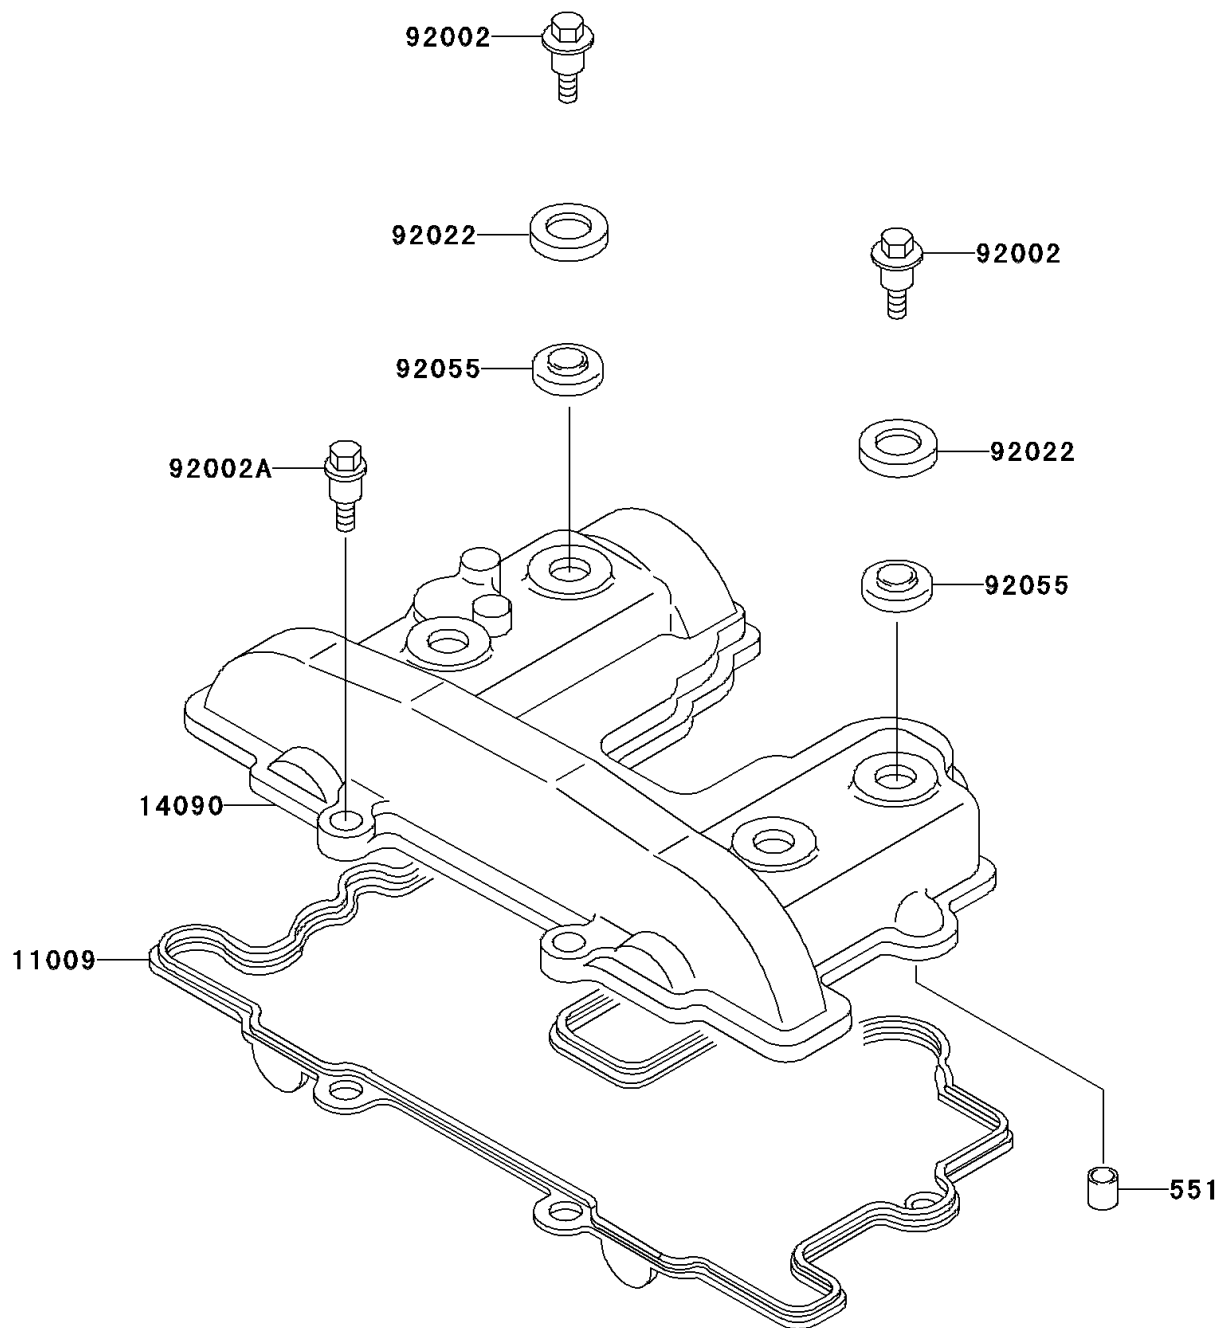

2004 KFX 250 Mojave

PARTS DIAGRAM

Cylinder Head Cover

Kawasaki

Let the Good Times Roll®

E1112

2004 KFX 250 Mojave

PARTS LIST

Cylinder Head Cover

ITEM NAME

PART NUMBER

QUANTITY
