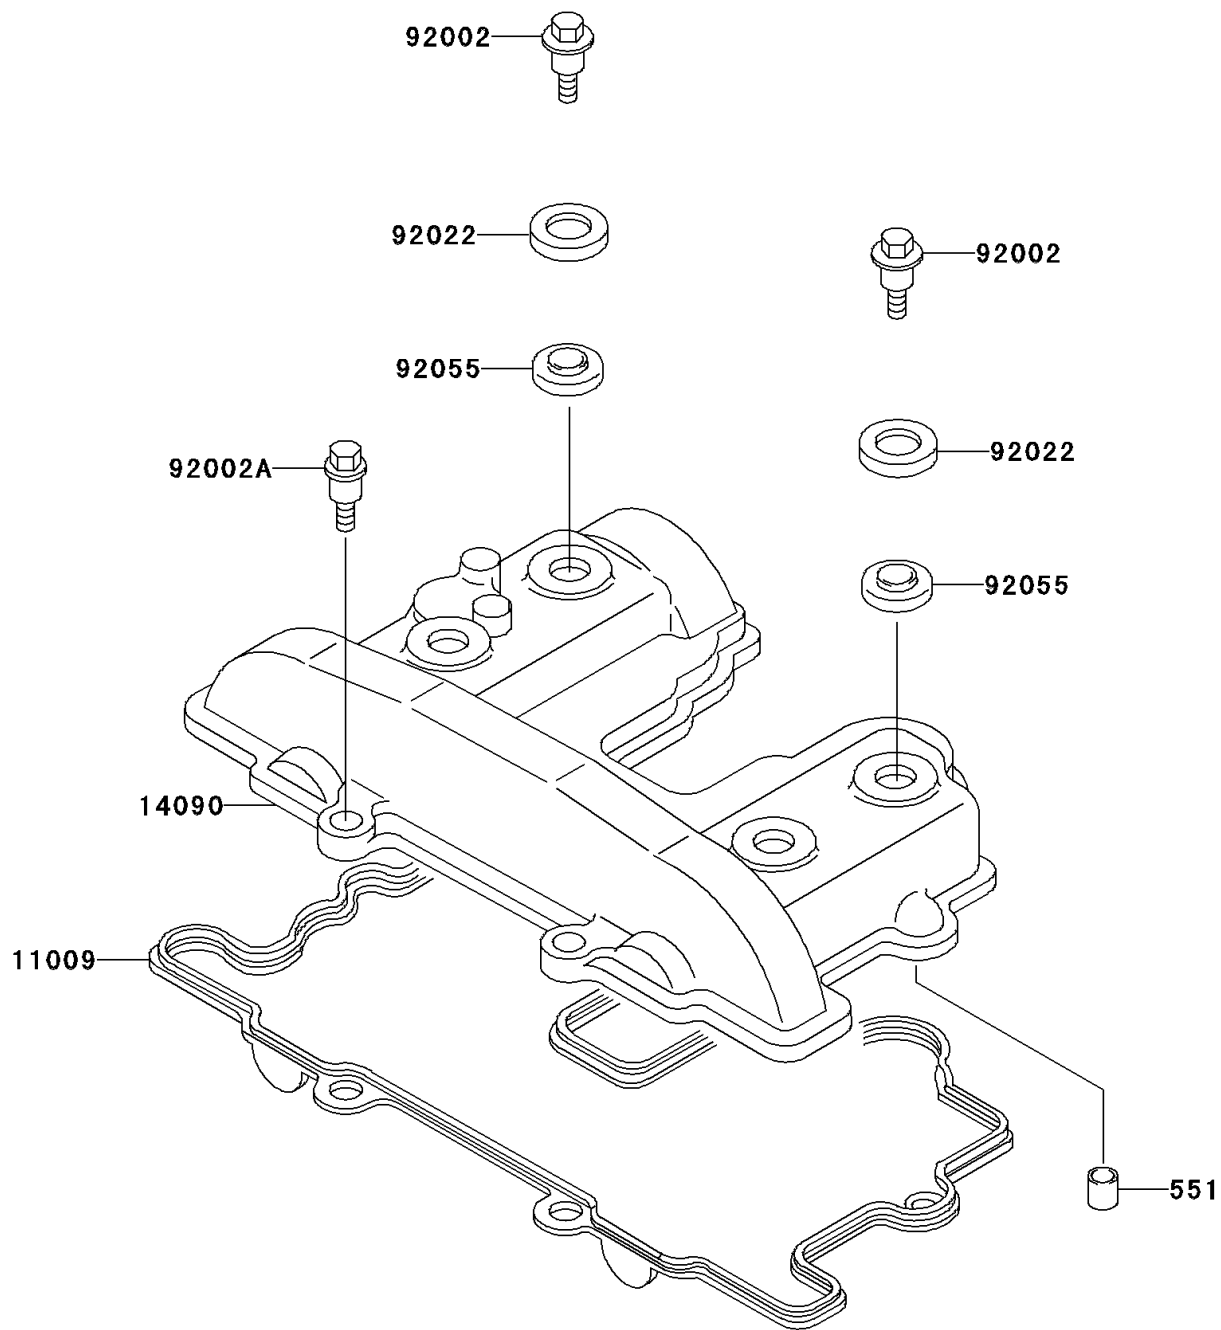

2003 Mojave 250

PARTS DIAGRAM

Cylinder Head Cover

Kawasaki

Let the Good Times Roll®

E1112

2003 Mojave 250

PARTS LIST

Cylinder Head Cover

ITEM NAME

PART NUMBER

QUANTITY
