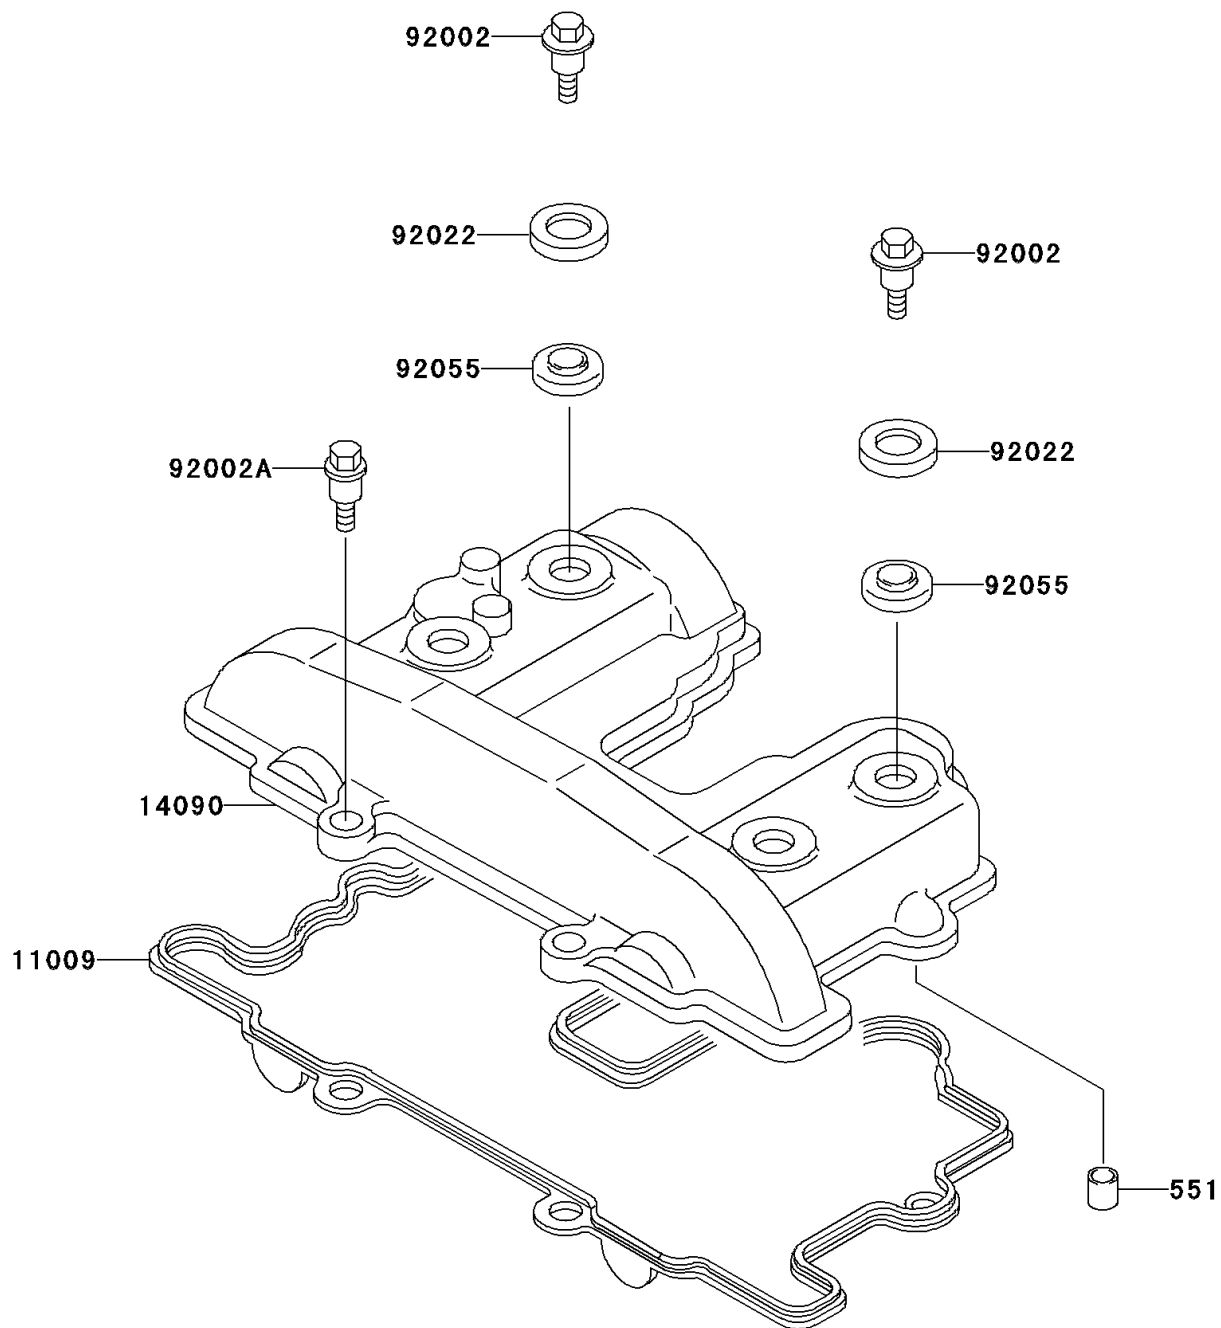

2003 Mojave 250

PARTS DIAGRAM

Cylinder Head Cover

Kawasaki

Let the Good Times Roll®

E1112

2003 Mojave 250

PARTS LIST

Cylinder Head Cover

ITEM NAME	PART NUMBER	QUANTITY
PIN-DOWEL (Ref # 551)	551A1016	2
GASKET,HEAD COVER (Ref # 11009)	11009-1607	1
COVER,CYLINDER HEAD (Ref # 14090)	14090-1759	1
BOLT,L=20.5 (Ref # 92002)	92002-1327	4
BOLT,L=21 (Ref # 92002A)	92002-1382	2
WASHER,HEAD COVER BOLT (Ref # 92022)	92022-1487	4
RING-O,HEAD COVER BOLT (Ref # 92055)	92055-1225	4