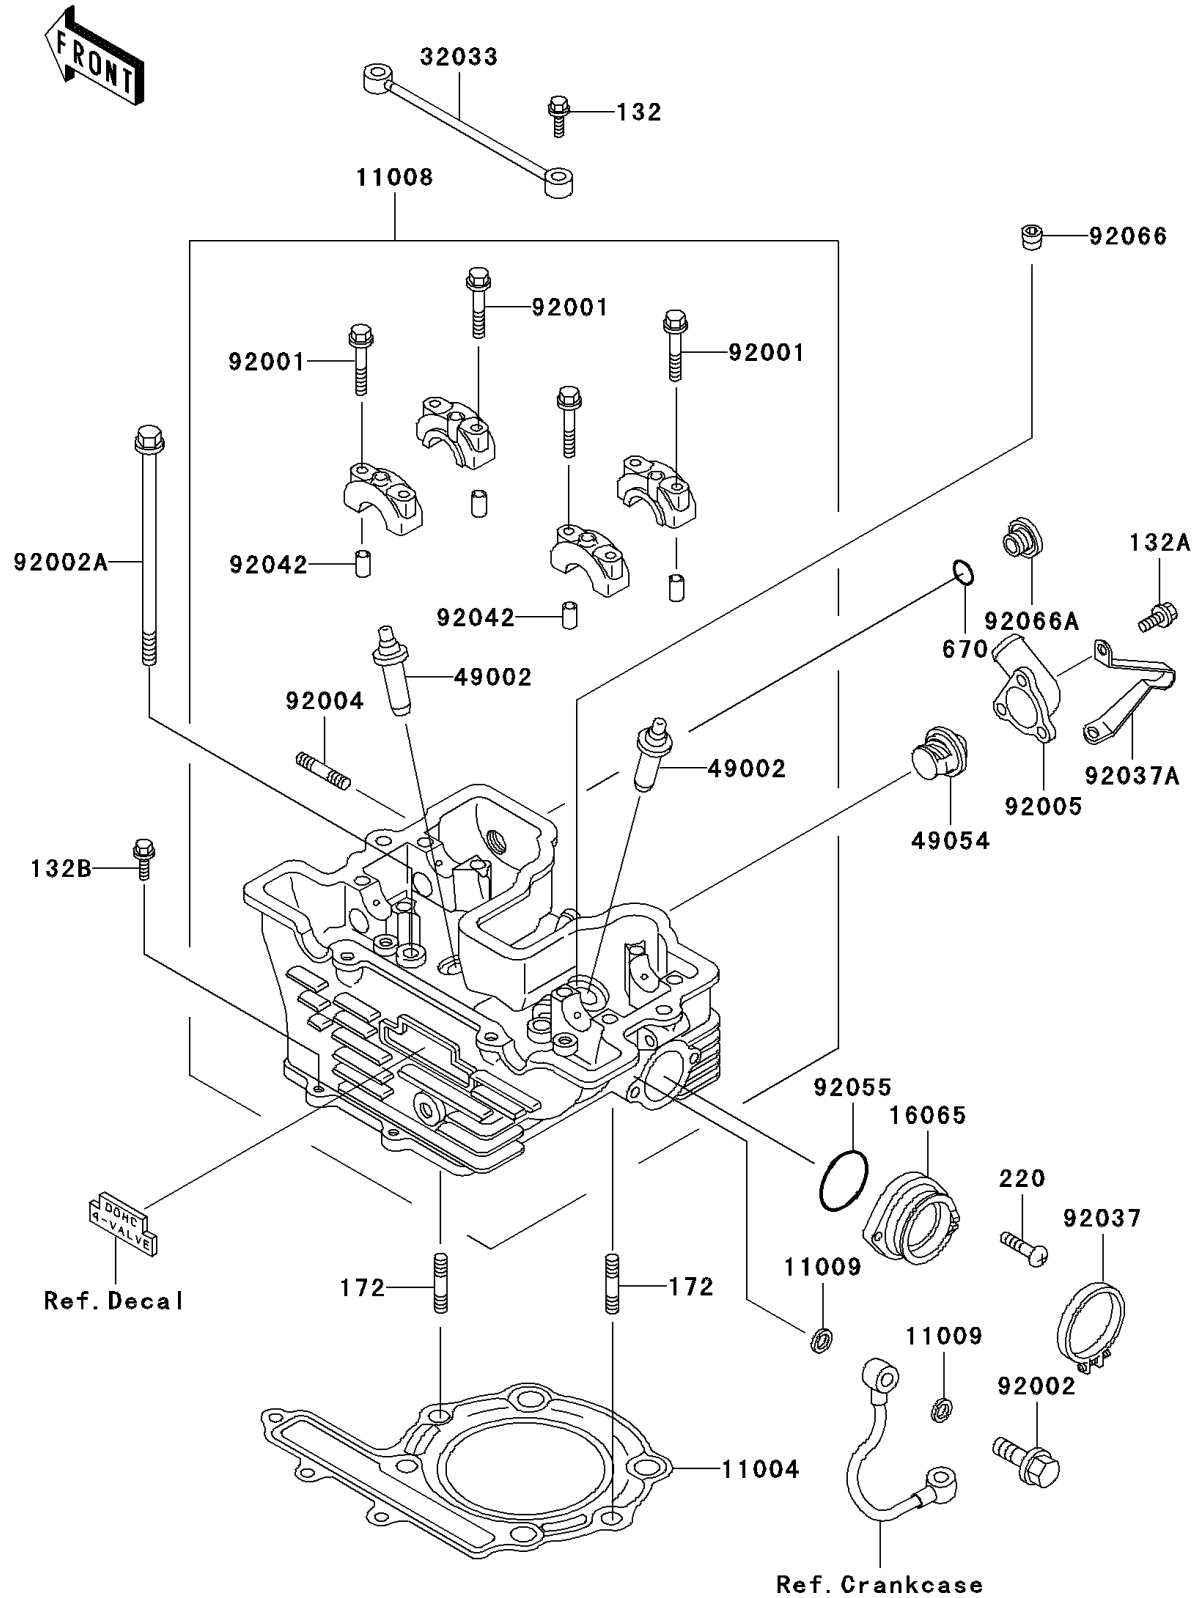

2002 Mojave 250

PARTS DIAGRAM

Cylinder Head

E1111

2002 Mojave 250

PARTS LIST

Cylinder Head

ITEM NAME

PART NUMBER

QUANTITY
