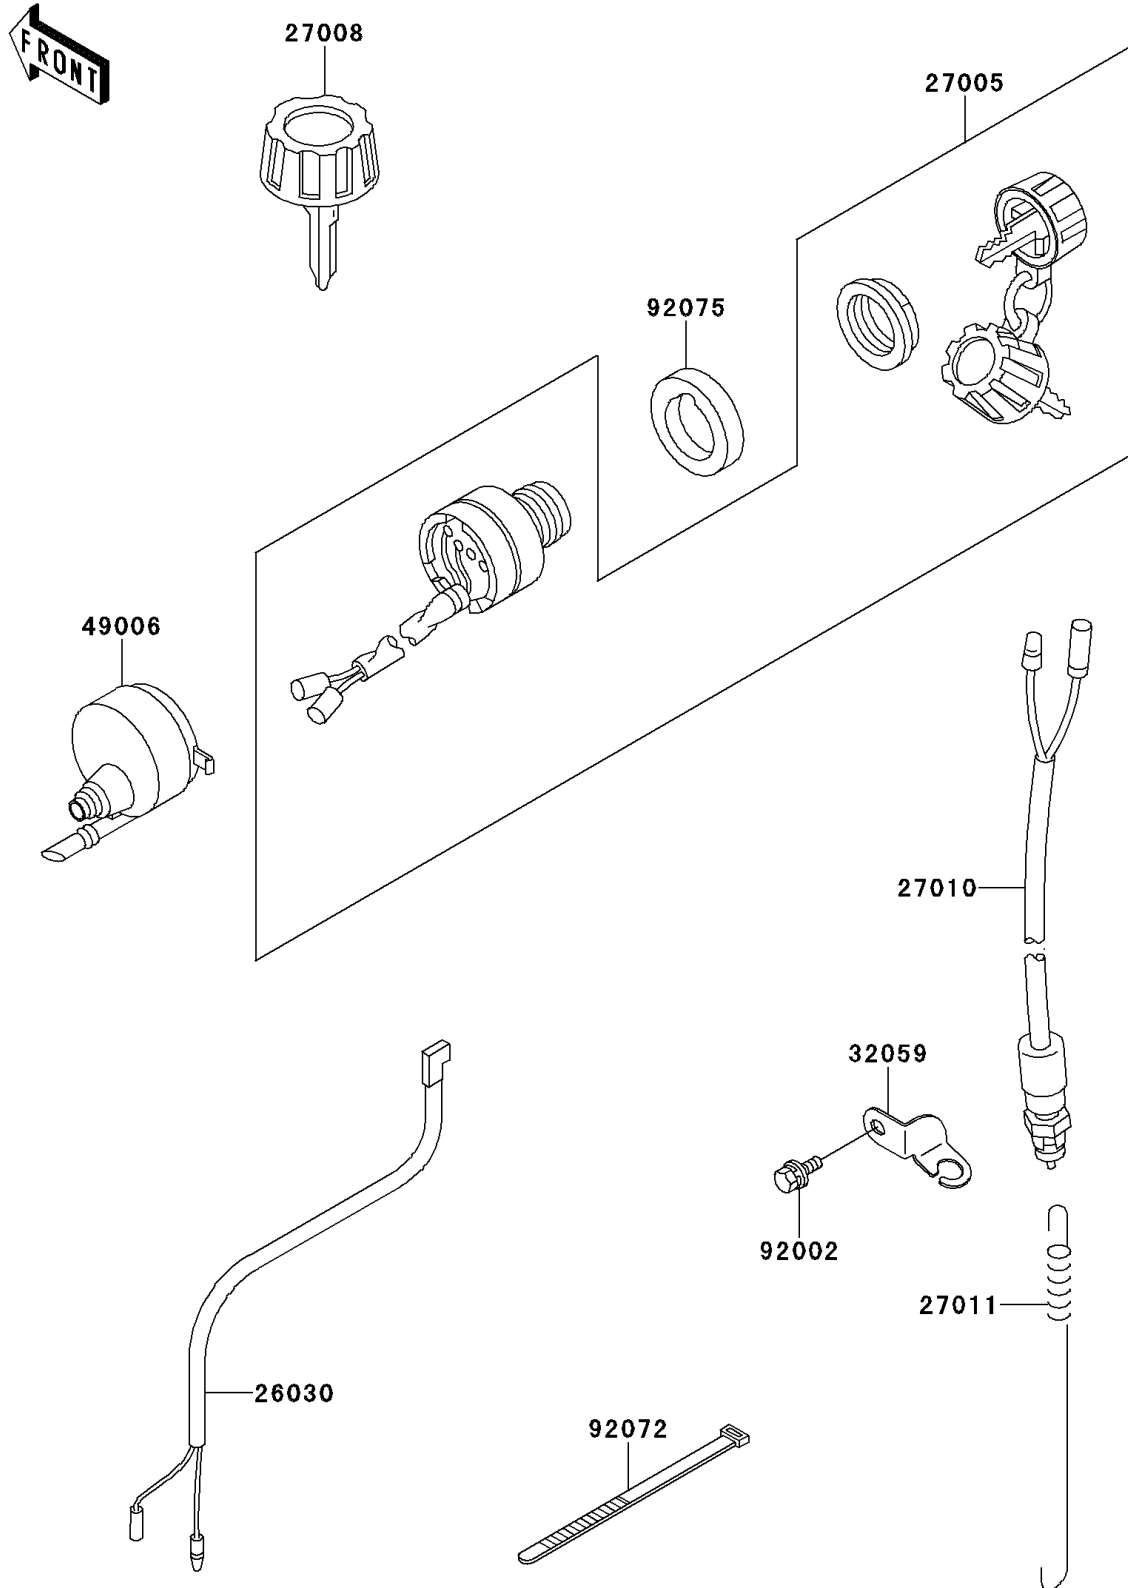

2000 Mojave 250

PARTS DIAGRAM

Ignition Switch

F2770

2000 Mojave 250

PARTS LIST

Ignition Switch

ITEM NAME	PART NUMBER	QUANTITY
HARNESS (Ref # 26030)	26030-1058	1
SWITCH-ASSY-IGNITION (Ref # 27005)	27005-1119	1
KEY-LOCK,BLANK (Ref # 27008)	27008-1131	1
SWITCH,BRAKE LAMP (Ref # 27010)	27010-025	1
SPRING,SWITCH (Ref # 27011)	27011-014	1
BRACKET-SWITCH,REAR BRAKE (Ref # 32059)	32059-1108	1
BOOT,IGNITION SWITCH (Ref # 49006)	49006-1207	1
BOLT,8X16 (Ref # 92002)	92002-1239	1
BAND,L=188 (Ref # 92072)	92072-1239	3
DAMPER (Ref # 92075)	92075-1842	1