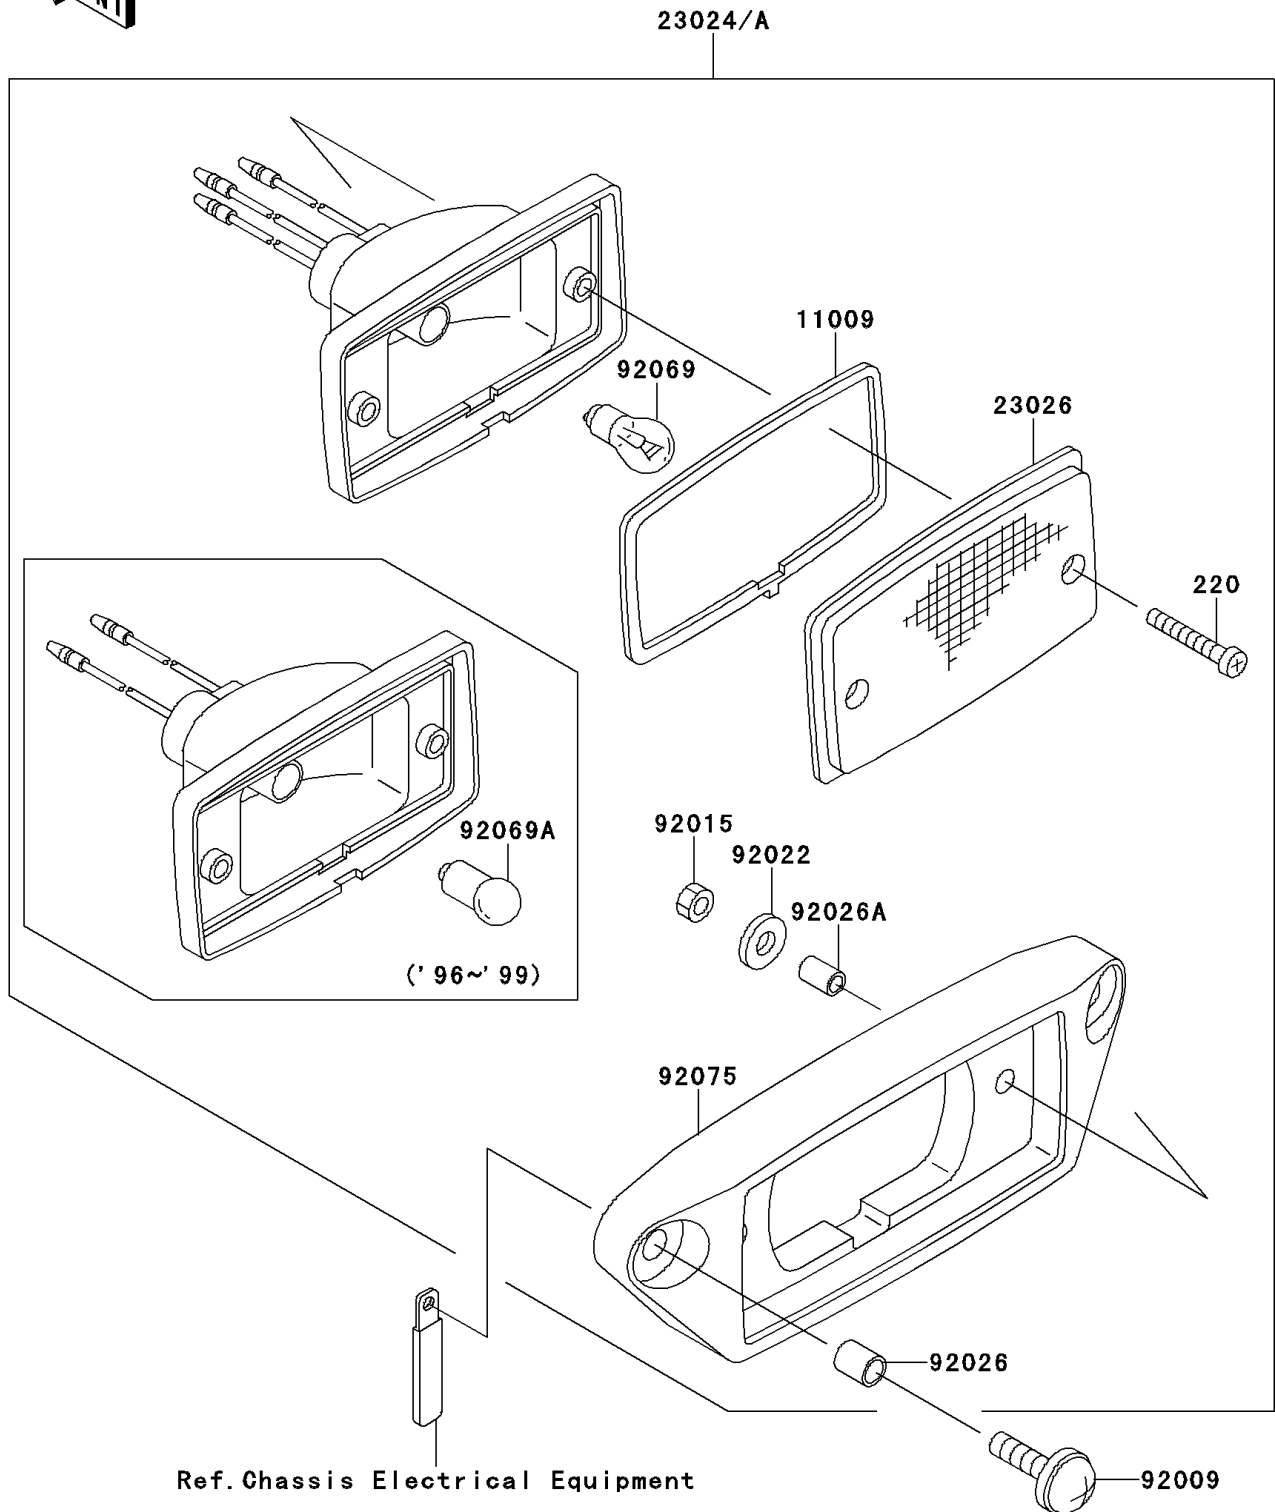

2000 Mojave 250

PARTS DIAGRAM

Taillight(s)

F2720

2000 Mojave 250

PARTS LIST

Taillight(s)

ITEM NAME	PART NUMBER	QUANTITY
SCREW-PAN-CROS (Ref # 220)	220C0430	2
GASKET,TAIL LAMP (Ref # 11009)	11009-4004	1
LAMP-ASSY-TAIL (Ref # 23024)	23024-1122	1
LENS,TAIL LAMP (Ref # 23026)	23026-4003	1
SCREW,6X22,BLACK (Ref # 92009)	92009-1256	2
NUT,4MM (Ref # 92015)	92015-1550	2
WASHER,PLAIN,4MM (Ref # 92022)	92022-1762	2
SPACER,6.3X8.3X10 (Ref # 92026)	92026-1260	2
SPACER,4.5X6.5X10 (Ref # 92026A)	92026-1261	2
BULB,12V 27/8W (Ref # 92069)	92069-059	1
DAMPER,TAIL LAMP (Ref # 92075)	92075-1782	1