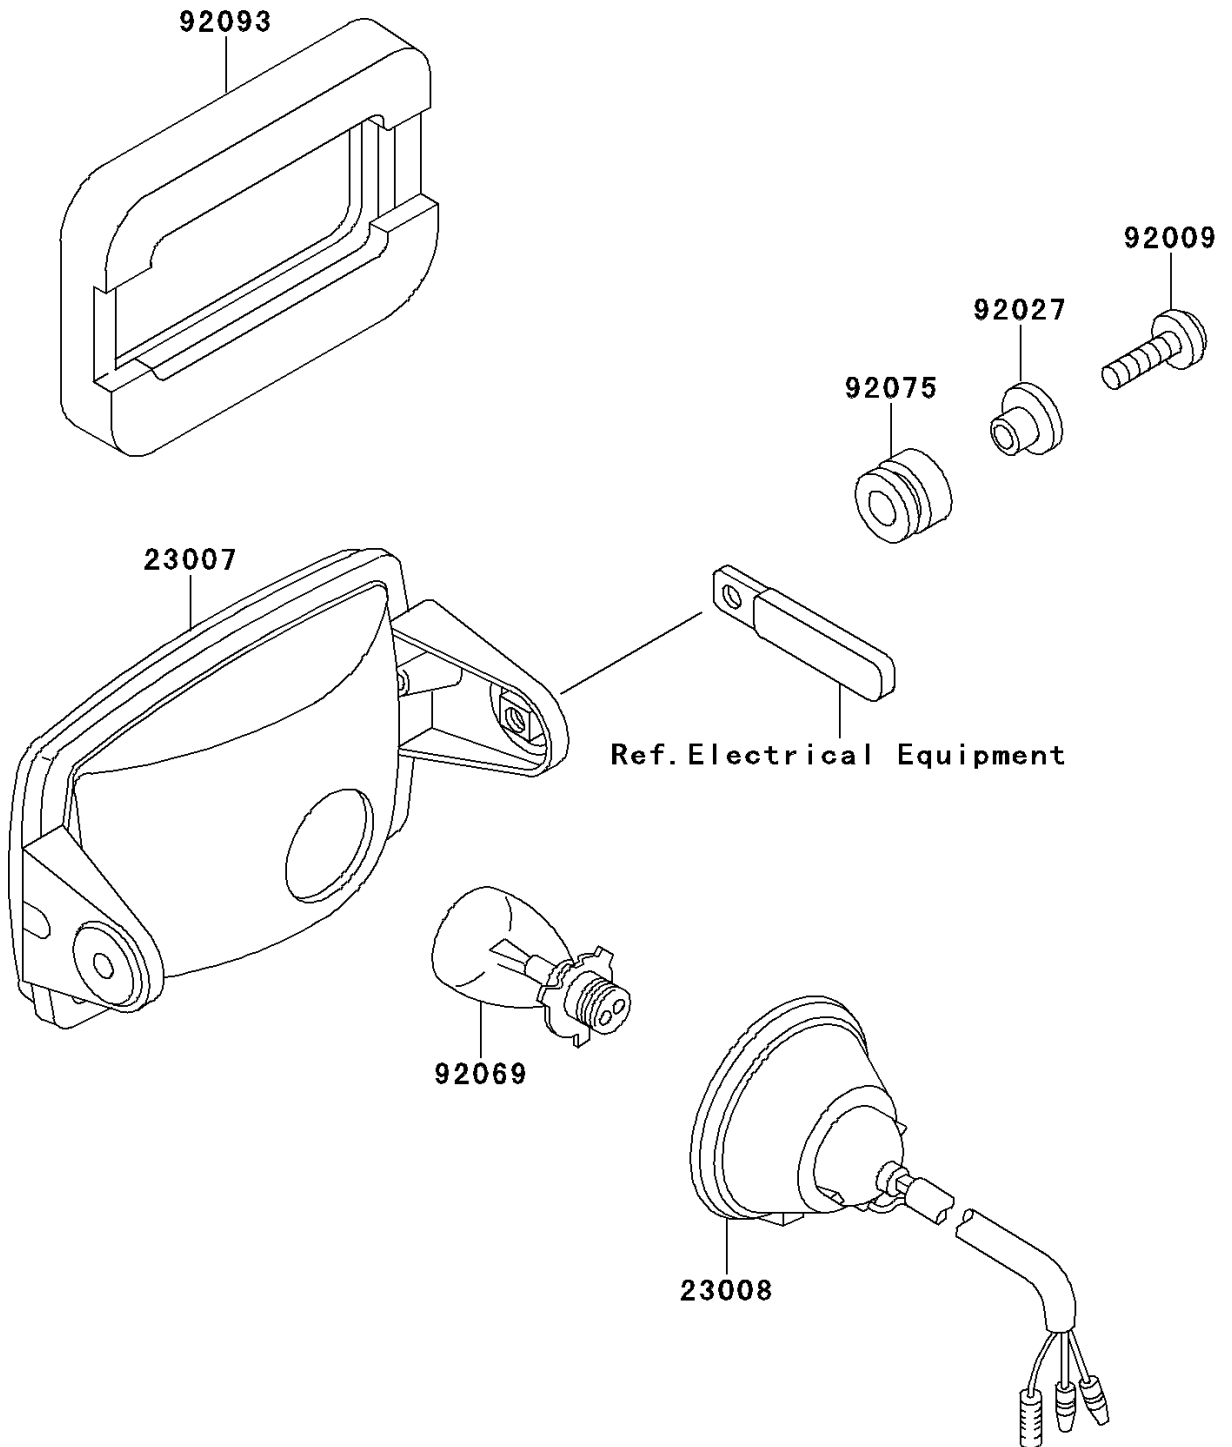

## PARTS DIAGRAM

### Headlight(s)

F2710

## PARTS LIST

### Headlight(s)

ITEM NAME	PART NUMBER	QUANTITY
LENS-COMP,HEAD LAMP (Ref # 23007)	23007-1183	1
SOCKET-ASSY,HEAD LAMP (Ref # 23008)	23008-1358	1
SCREW,6X22,BLACK (Ref # 92009)	92009-1256	2
COLLAR,L=13.1,BLACK (Ref # 92027)	92027-1450	2
BULB,12V 45/45W (Ref # 92069)	92069-1061	1
DAMPER (Ref # 92075)	92075-1690	2
SEAL,HEAD LAMP (Ref # 92093)	92093-1222	1