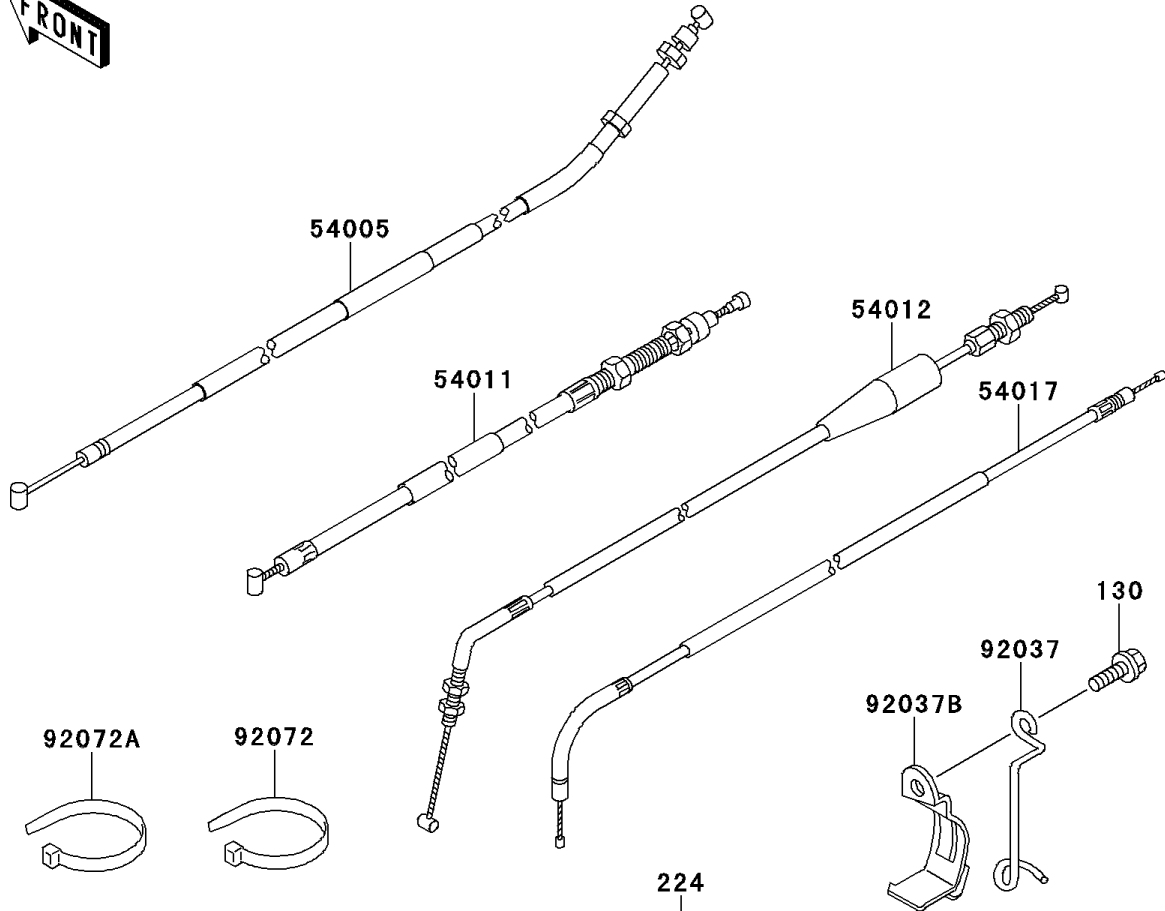

1996 Mojave 250

PARTS DIAGRAM

Cables

F2540

1996 Mojave 250

PARTS LIST

Cables

ITEM NAME

PART NUMBER

QUANTITY
