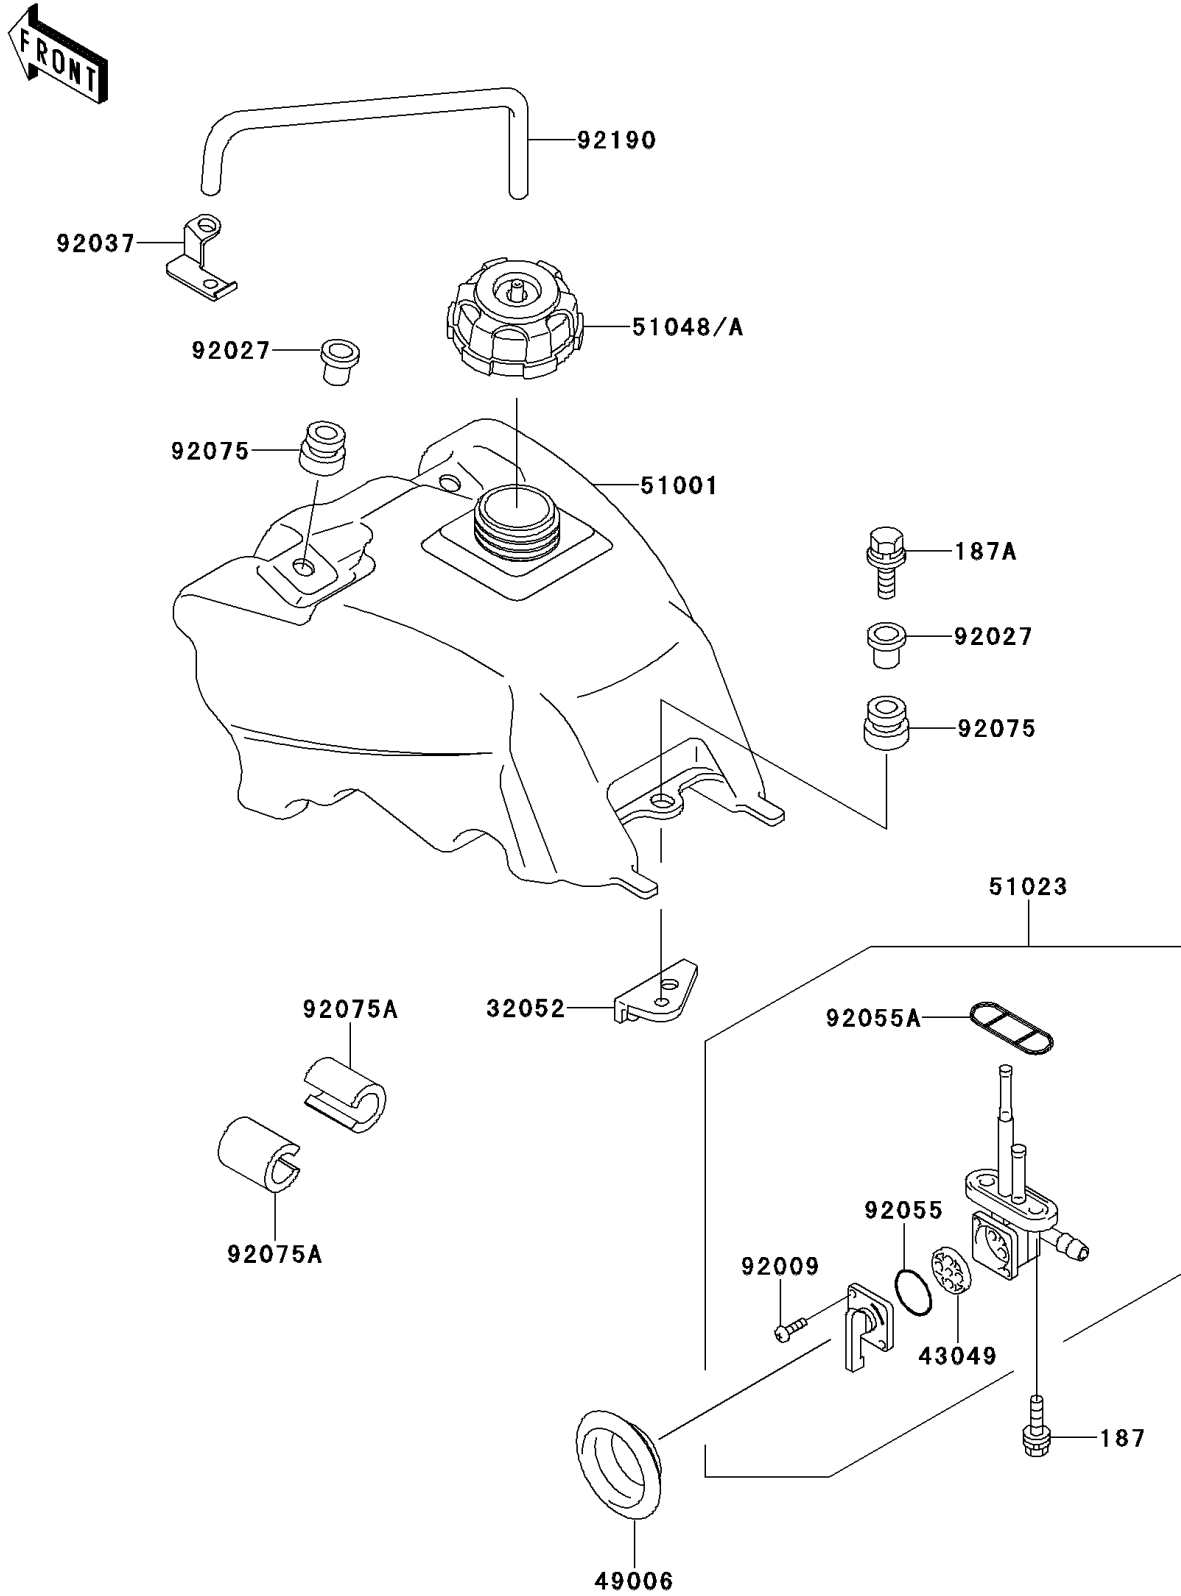

1996 Mojave 250

PARTS DIAGRAM

Fuel Tank

F2410

1996 Mojave 250

PARTS LIST

Fuel Tank

ITEM NAME	PART NUMBER	QUANTITY
BOLT-UPSET-WSP (Ref # 187)	187B0614	2
BOLT-UPSET-WSP (Ref # 187A)	187D0630	1
BRACKET-TANK (Ref # 32052)	32052-1232	1
PACKING,FUEL TAP LEVER (Ref # 43049)	43049-1017	1
BOOT (Ref # 49006)	49006-1192	1
TANK-COMP-FUEL (Ref # 51001)	51001-1482	1
TAP-ASSY,FUEL (Ref # 51023)	51023-1146	1
CAP-ASSY-TANK,FUEL (Ref # 51048)	51048-1090	1
SCREW,3X5 (Ref # 92009)	92009-1123	2
COLLAR,L=16.1 (Ref # 92027)	92027-1847	3
CLAMP,TUBE (Ref # 92037)	92037-1961	1
RING-O,FUEL TAP LEVER (Ref # 92055)	92055-1111	1
RING-O,FUEL TAP PACKING (Ref # 92055A)	92055-1348	1
DAMPER (Ref # 92075)	92075-1787	3
DAMPER,FUEL TANK (Ref # 92075A)	92075-1835	2
TUBE,4.7X9.5X350 (Ref # 92190)	92190-1022	1