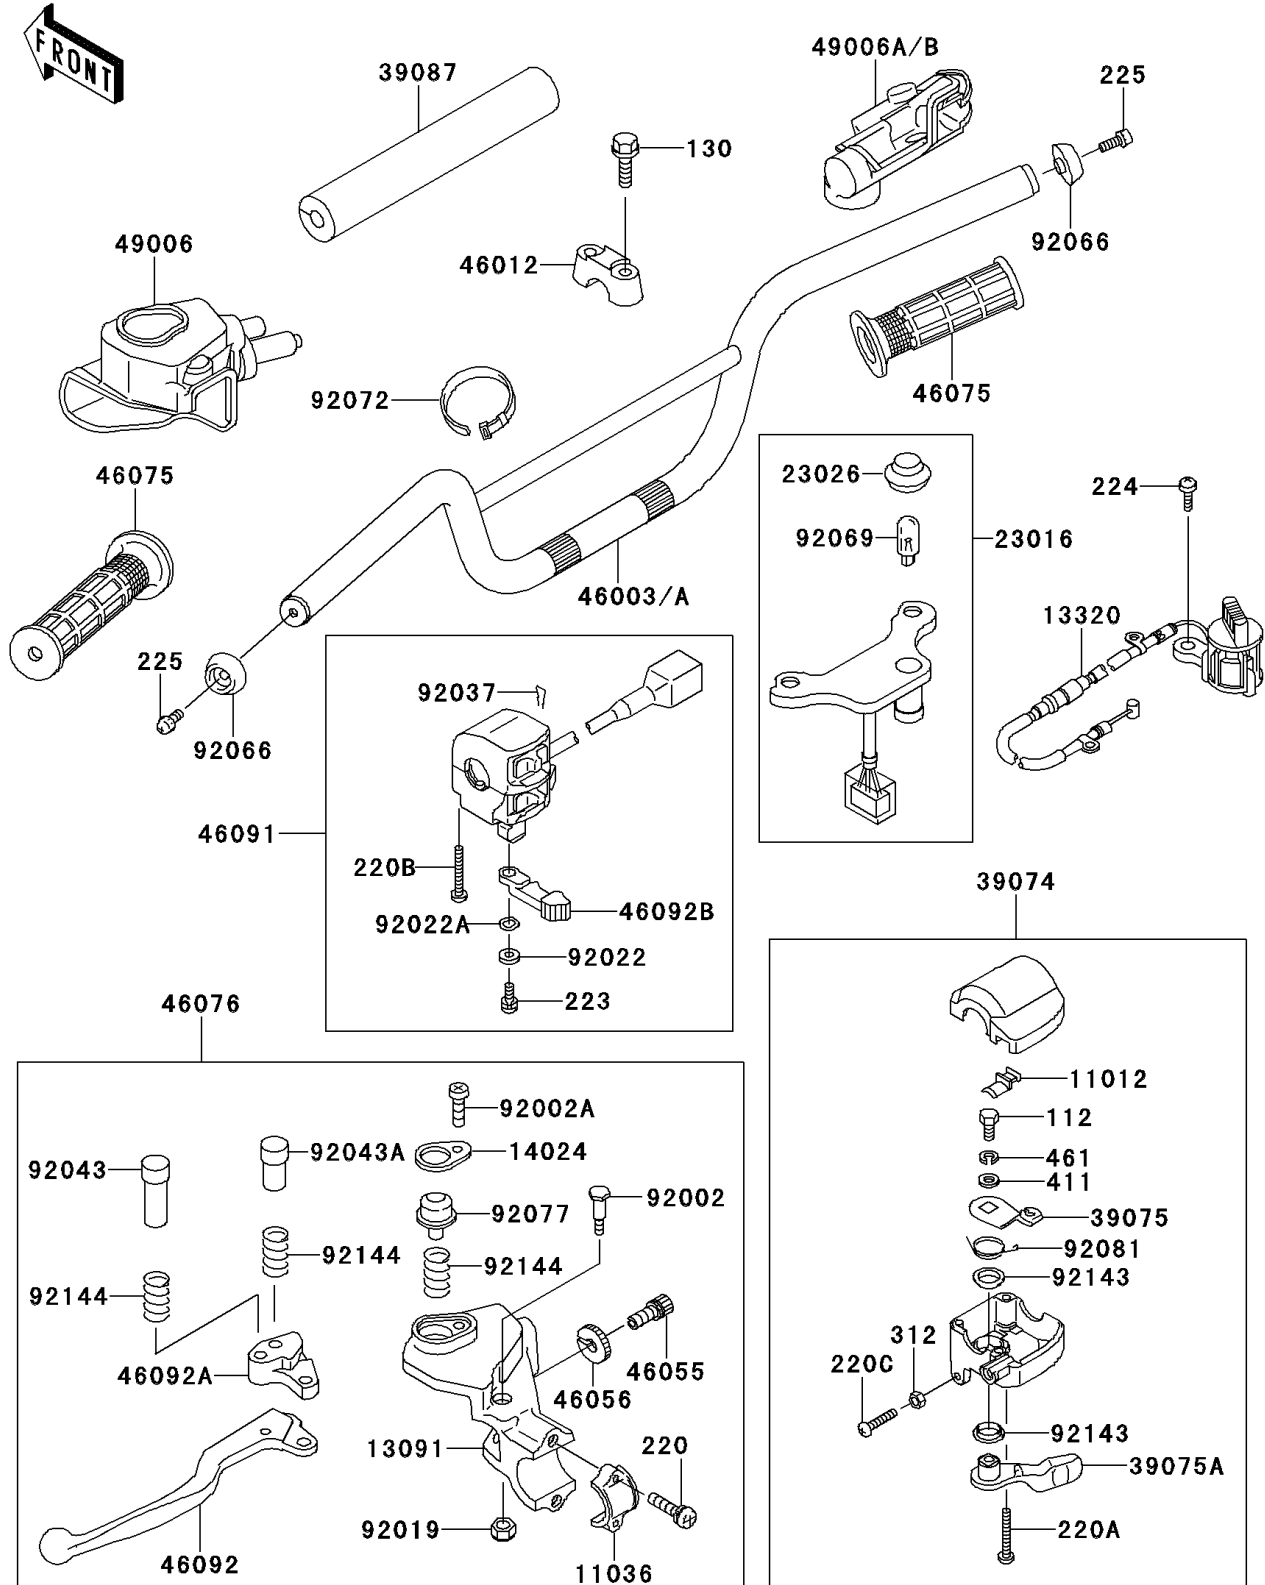

1996 Mojave 250

PARTS DIAGRAM

Handlebar

Kawasaki

Let the Good Times Roll®

F2310

1996 Mojave 250

PARTS LIST

Handlebar

ITEM NAME

PART NUMBER

QUANTITY
