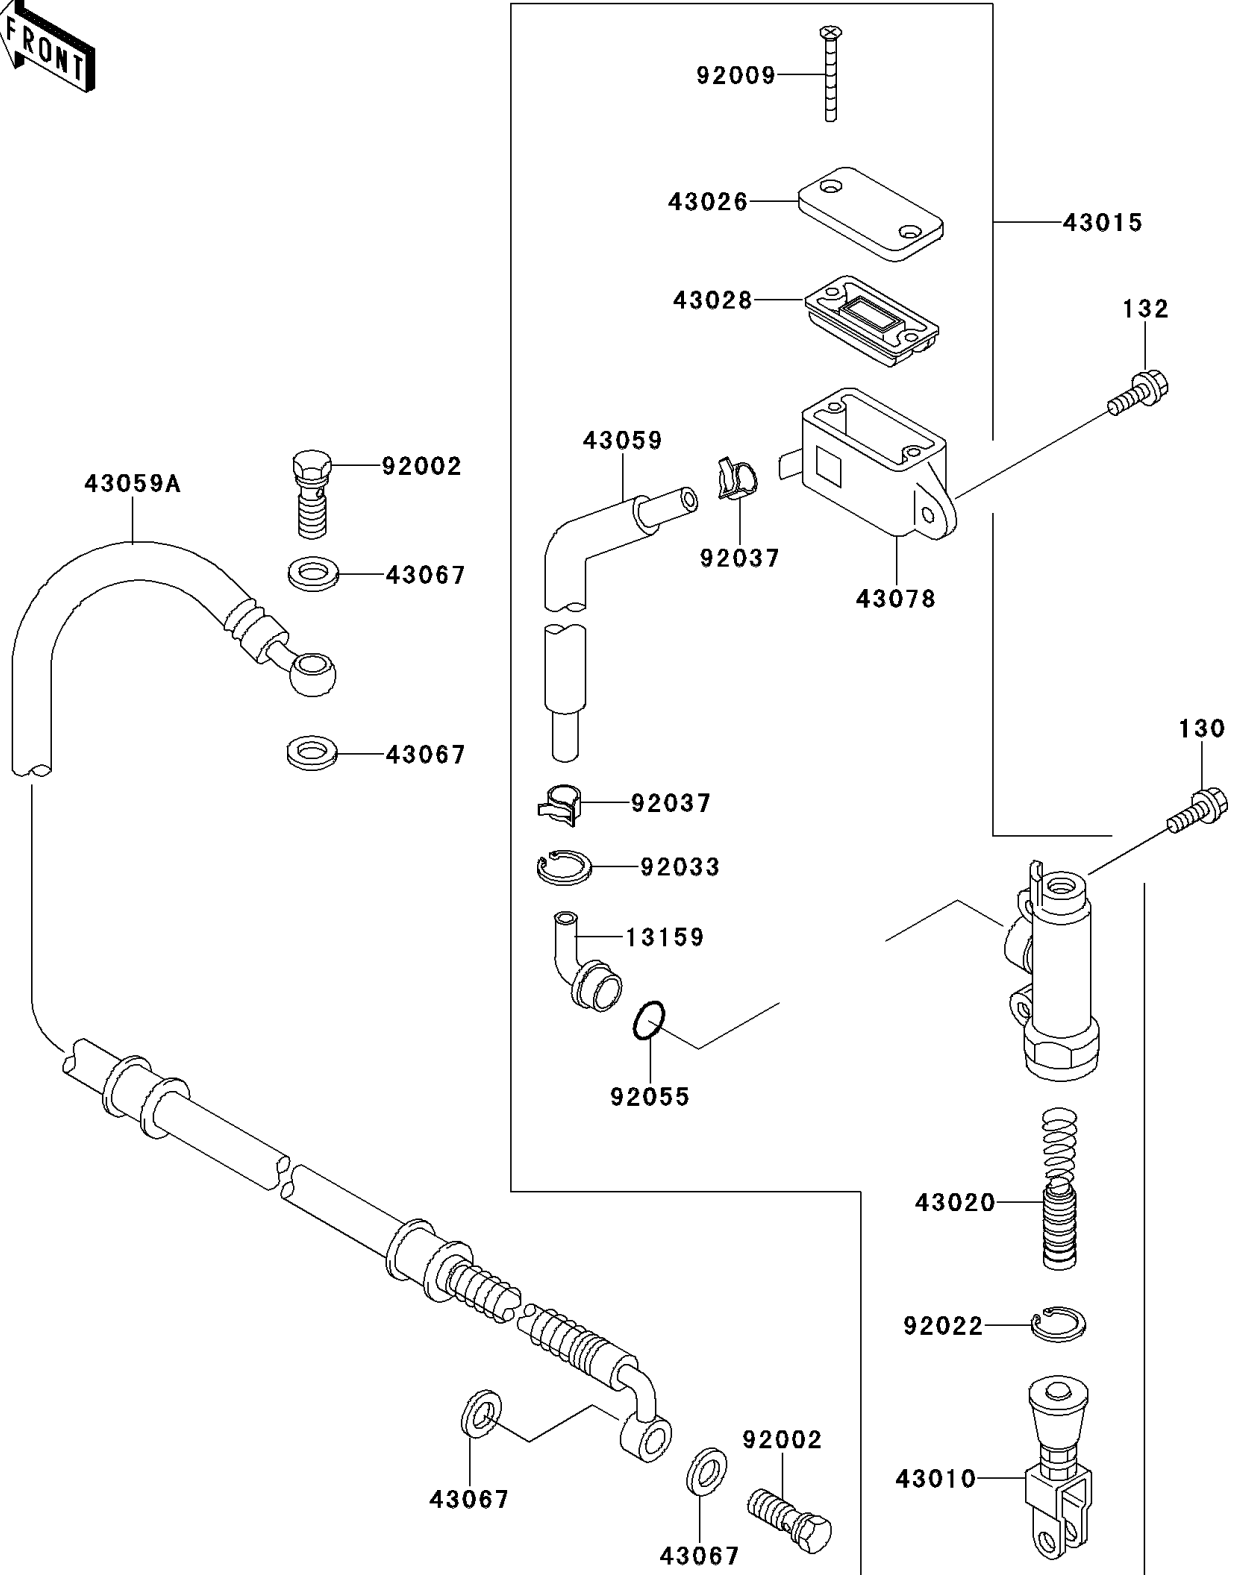

1996 Mojave 250

PARTS DIAGRAM

Rear Master Cylinder

F2293

1996 Mojave 250

PARTS LIST

Rear Master Cylinder

ITEM NAME

PART NUMBER

QUANTITY
