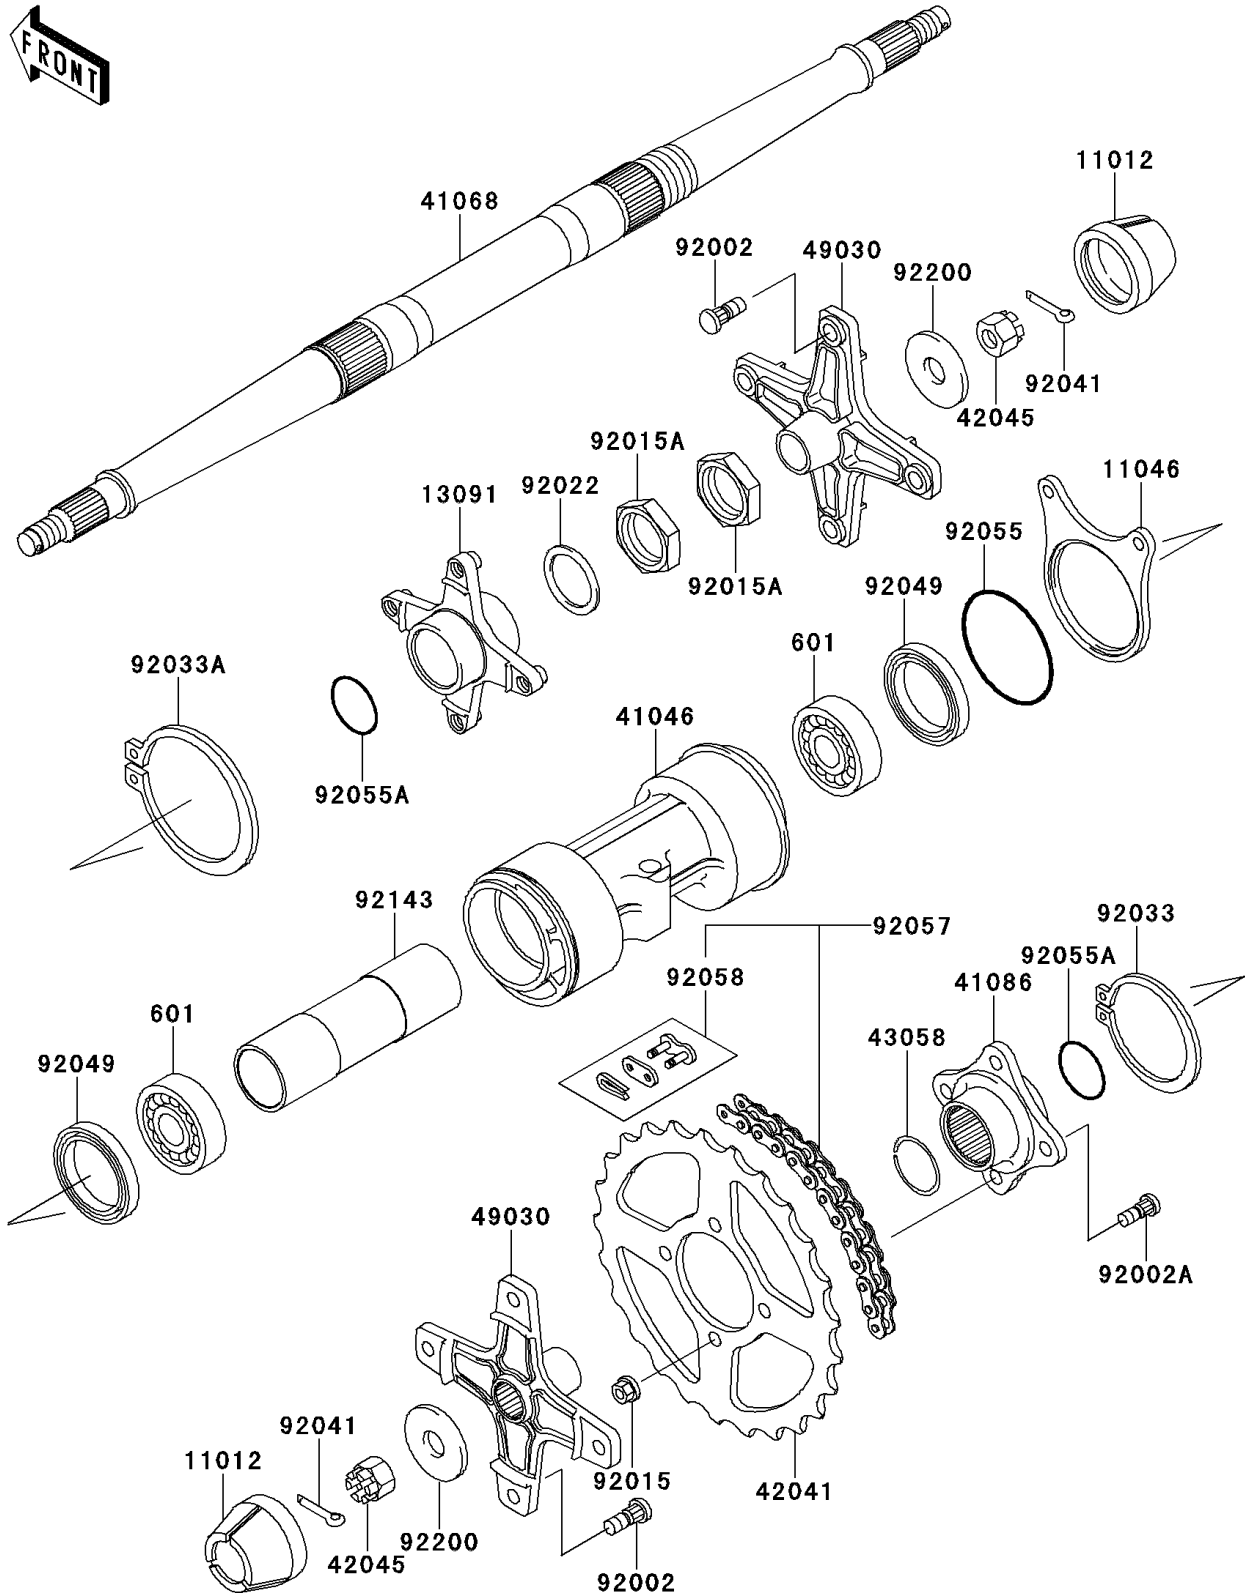

2000 Mojave 250

PARTS DIAGRAM

Rear Hub

F2240

2000 Mojave 250

PARTS LIST

Rear Hub

ITEM NAME	PART NUMBER	QUANTITY
BEARING-BALL,#6008UU (Ref # 601)	601A6008UU	2
CAP,WHEEL (Ref # 11012)	11012-1969	2
BRACKET,CALIPER (Ref # 11046)	11046-1062	1
HOLDER,DISC PLATE (Ref # 13091)	13091-1449	1
HOUSING-BEARING (Ref # 41046)	41046-1086	1
AXLE,RR (Ref # 41068)	41068-1235	1
FLANGE,REAR SPROCKET (Ref # 41086)	41086-1070	1
SPROCKET-HUB,43T (Ref # 42041)	42041-1433	1
NUT,CASTLE,18MM (Ref # 42045)	42045-018	2
RING,SNAP (Ref # 43058)	43058-1060	1
HUB,RR (Ref # 49030)	49030-1078	2
BOLT,10X30 (Ref # 92002)	92002-1388	8
BOLT,10MM (Ref # 92002A)	92002-1459	4
NUT,FLANGED,10MM (Ref # 92015)	92015-1335	4
NUT,LOCK,37MM (Ref # 92015A)	92015-1545	2
WASHER,37.5X48X2.3 (Ref # 92022)	92022-1746	1
RING-SNAP,95MM (Ref # 92033)	92033-1216	1
RING-SNAP,75MM (Ref # 92033A)	92033-1217	1
COTTER,4.0X35 (Ref # 92041)	92041-1053	2
SEAL-OIL (Ref # 92049)	92049-1237	2
RING-O,76MM (Ref # 92055)	92055-1213	1
RING-O,38MM (Ref # 92055A)	92055-1317	2
CHAIN,DRIVE,EK520SR-O2X90L (Ref # 92057)	92057-1254	1
JOINT-CHAIN (Ref # 92058)	92058-1060	1
COLLAR,L=159 (Ref # 92143)	92143-1036	1
WASHER,18.5X52X4.5 (Ref # 92200)	92200-1474	2