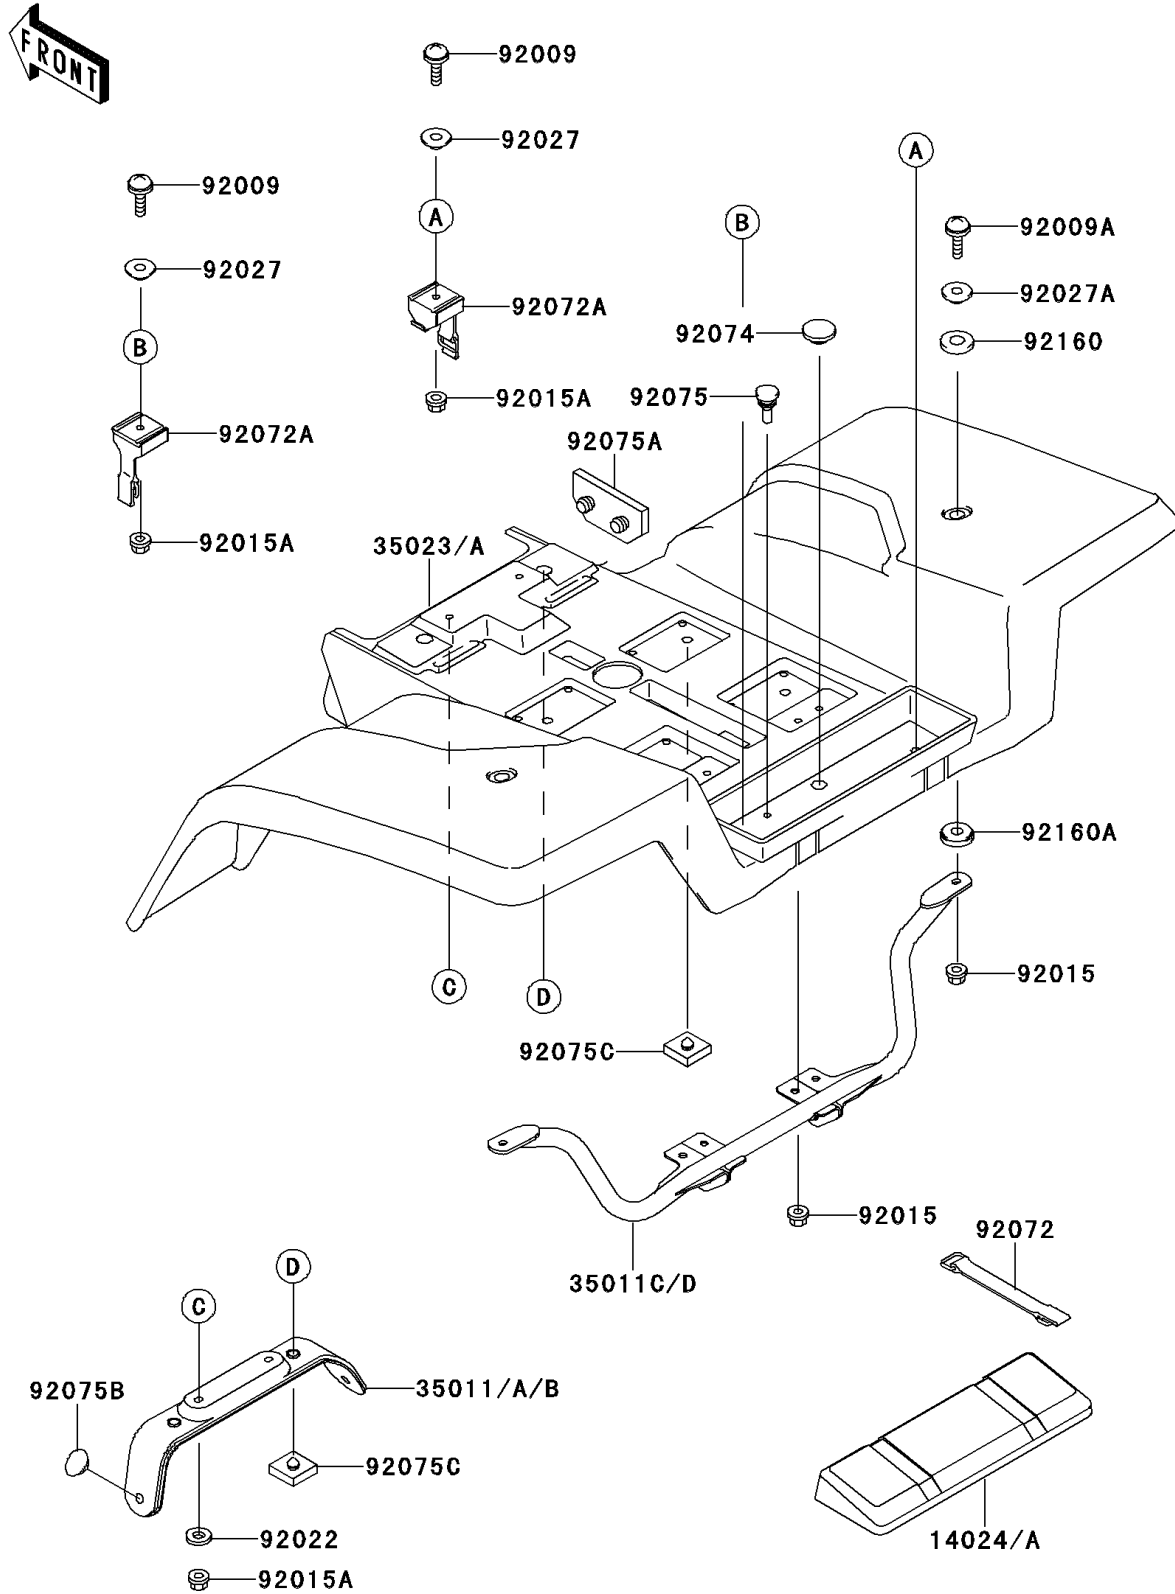

2000 Mojave 250

PARTS DIAGRAM

Rear Fender(s)

F2172