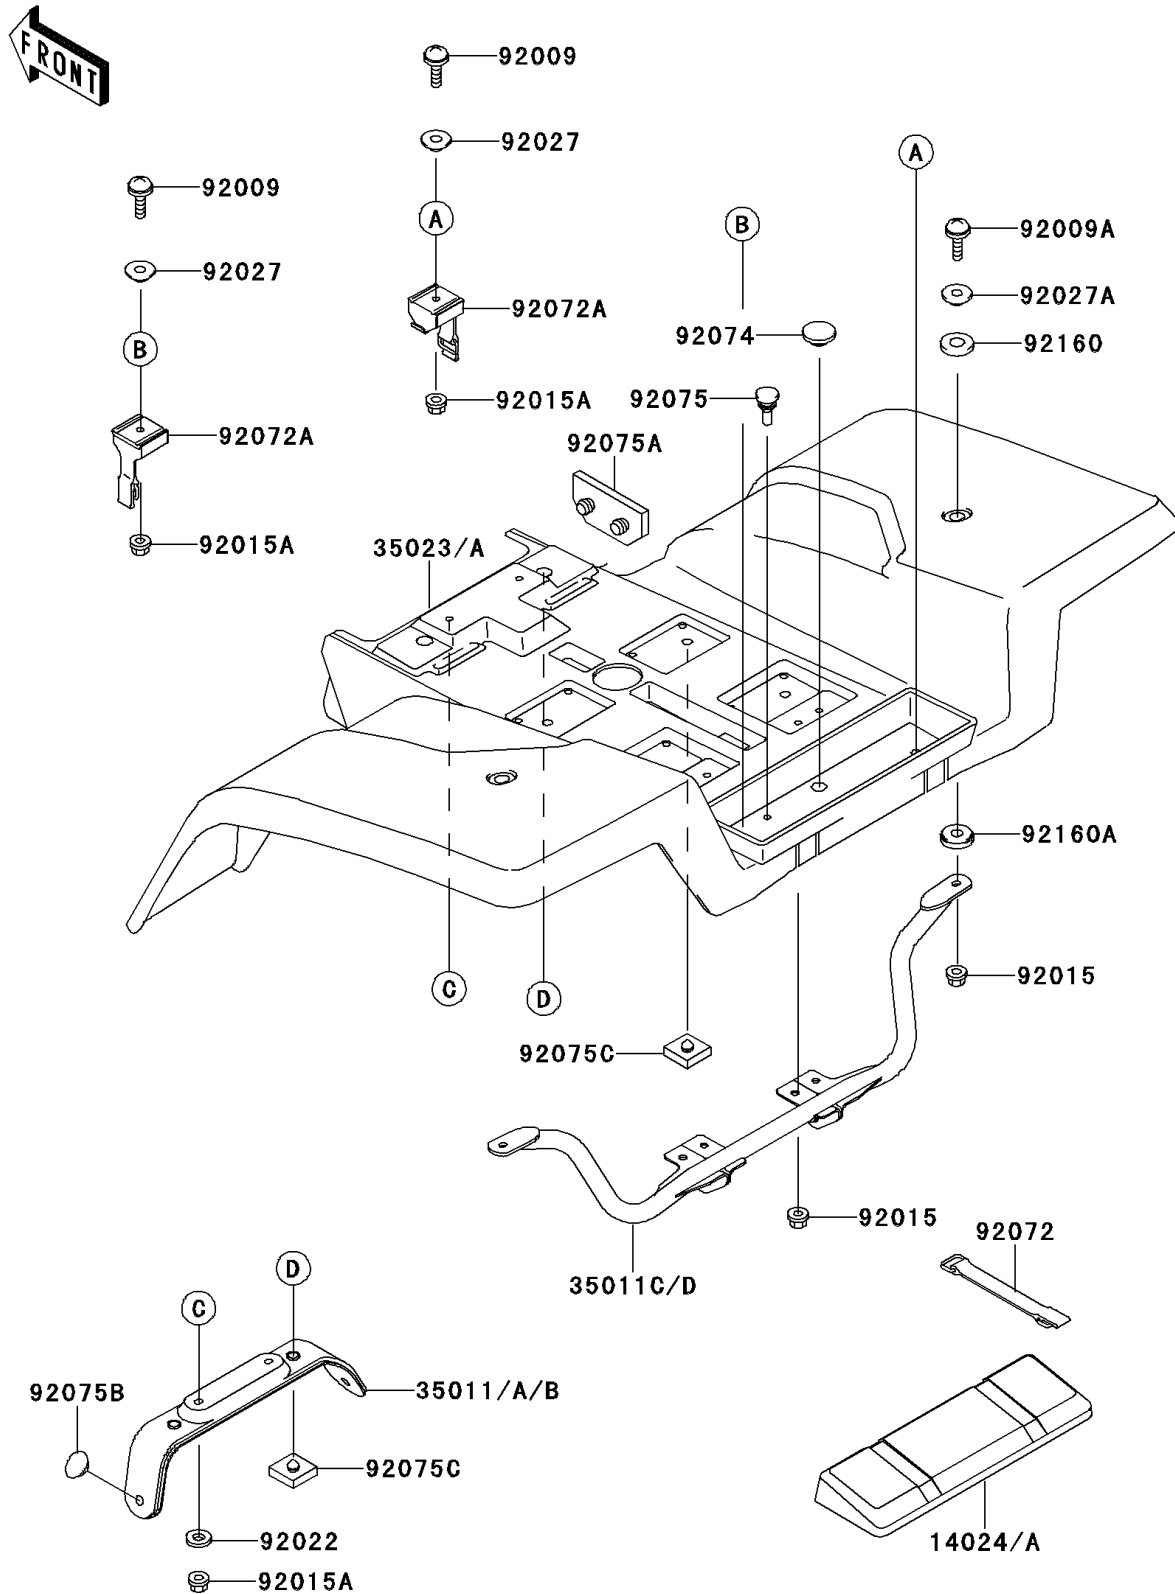

1996 Mojave 250

PARTS DIAGRAM

Rear Fender(s)

F2172

1996 Mojave 250

PARTS LIST

Rear Fender(s)

ITEM NAME

PART NUMBER

QUANTITY
