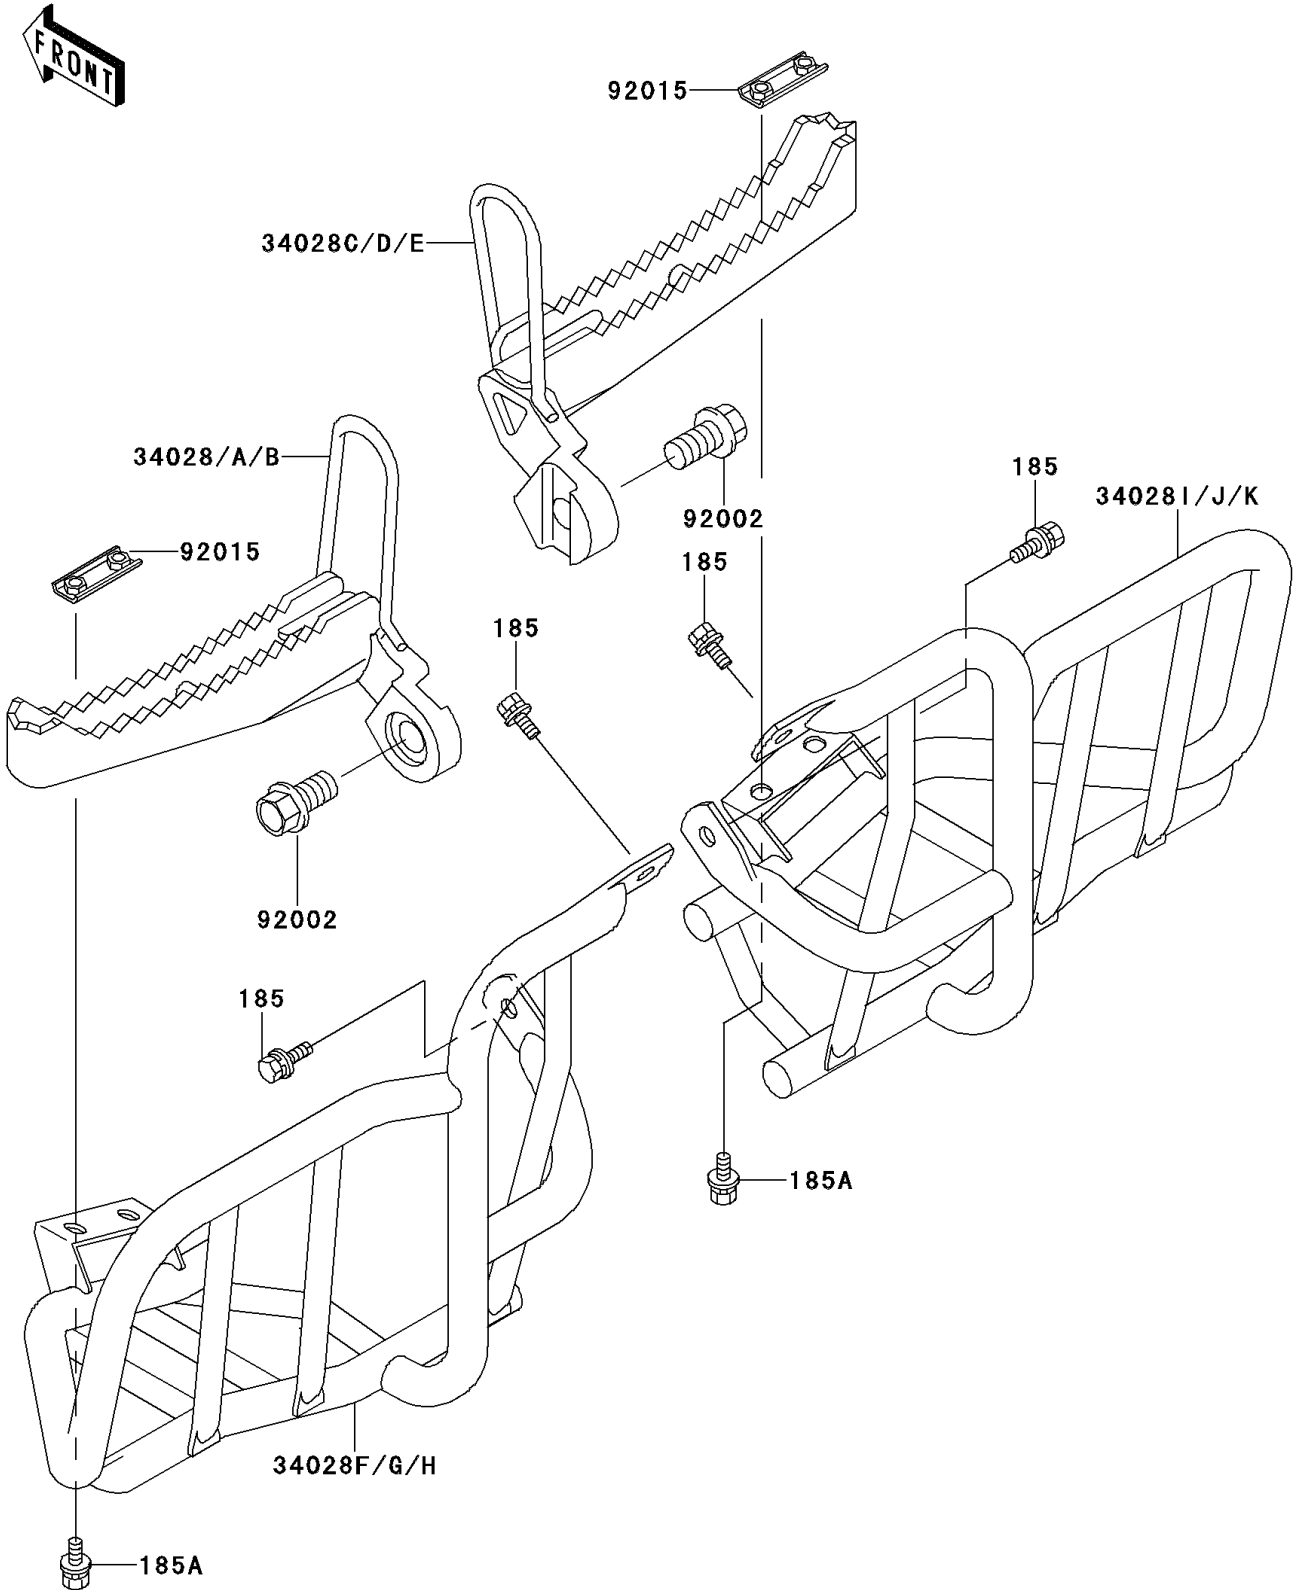

2000 Mojave 250

PARTS DIAGRAM

Footrests

F2160

2000 Mojave 250

PARTS LIST

Footrests

ITEM NAME

PART NUMBER

QUANTITY
