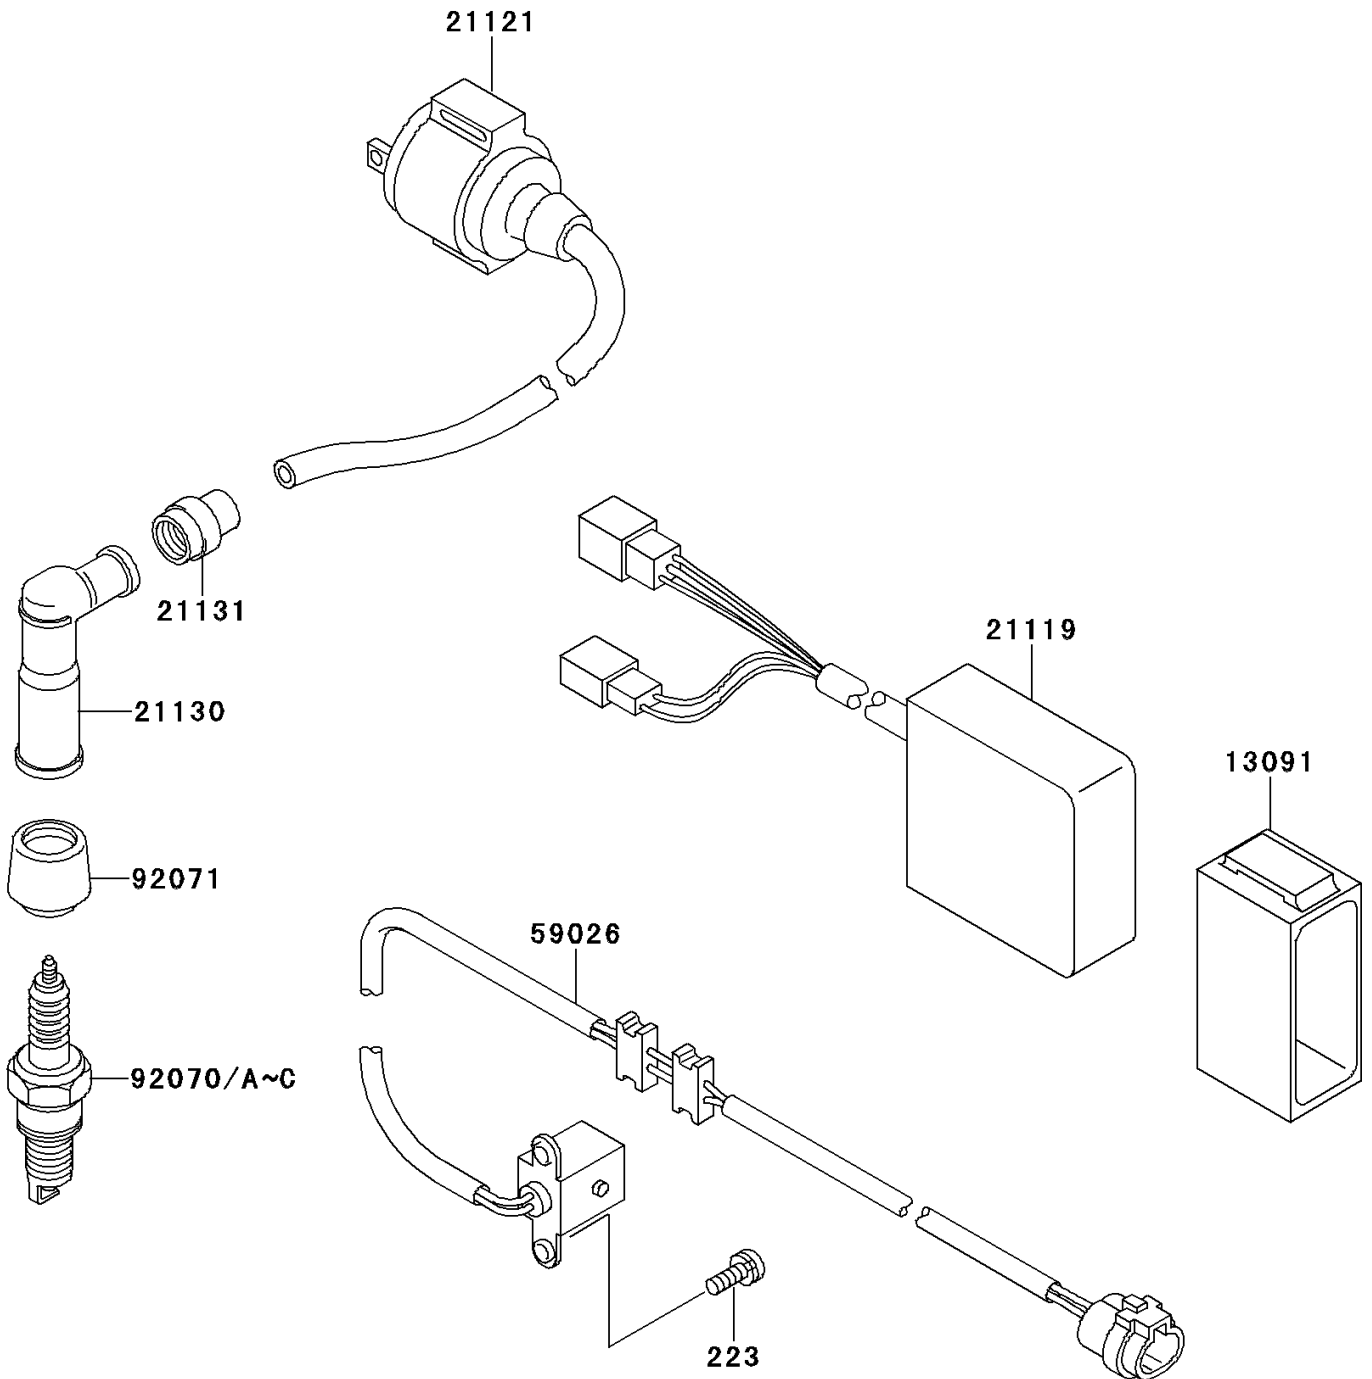

2000 Mojave 250

PARTS DIAGRAM

Ignition System

E1830

2000 Mojave 250

PARTS LIST

Ignition System

ITEM NAME

PART NUMBER

QUANTITY
