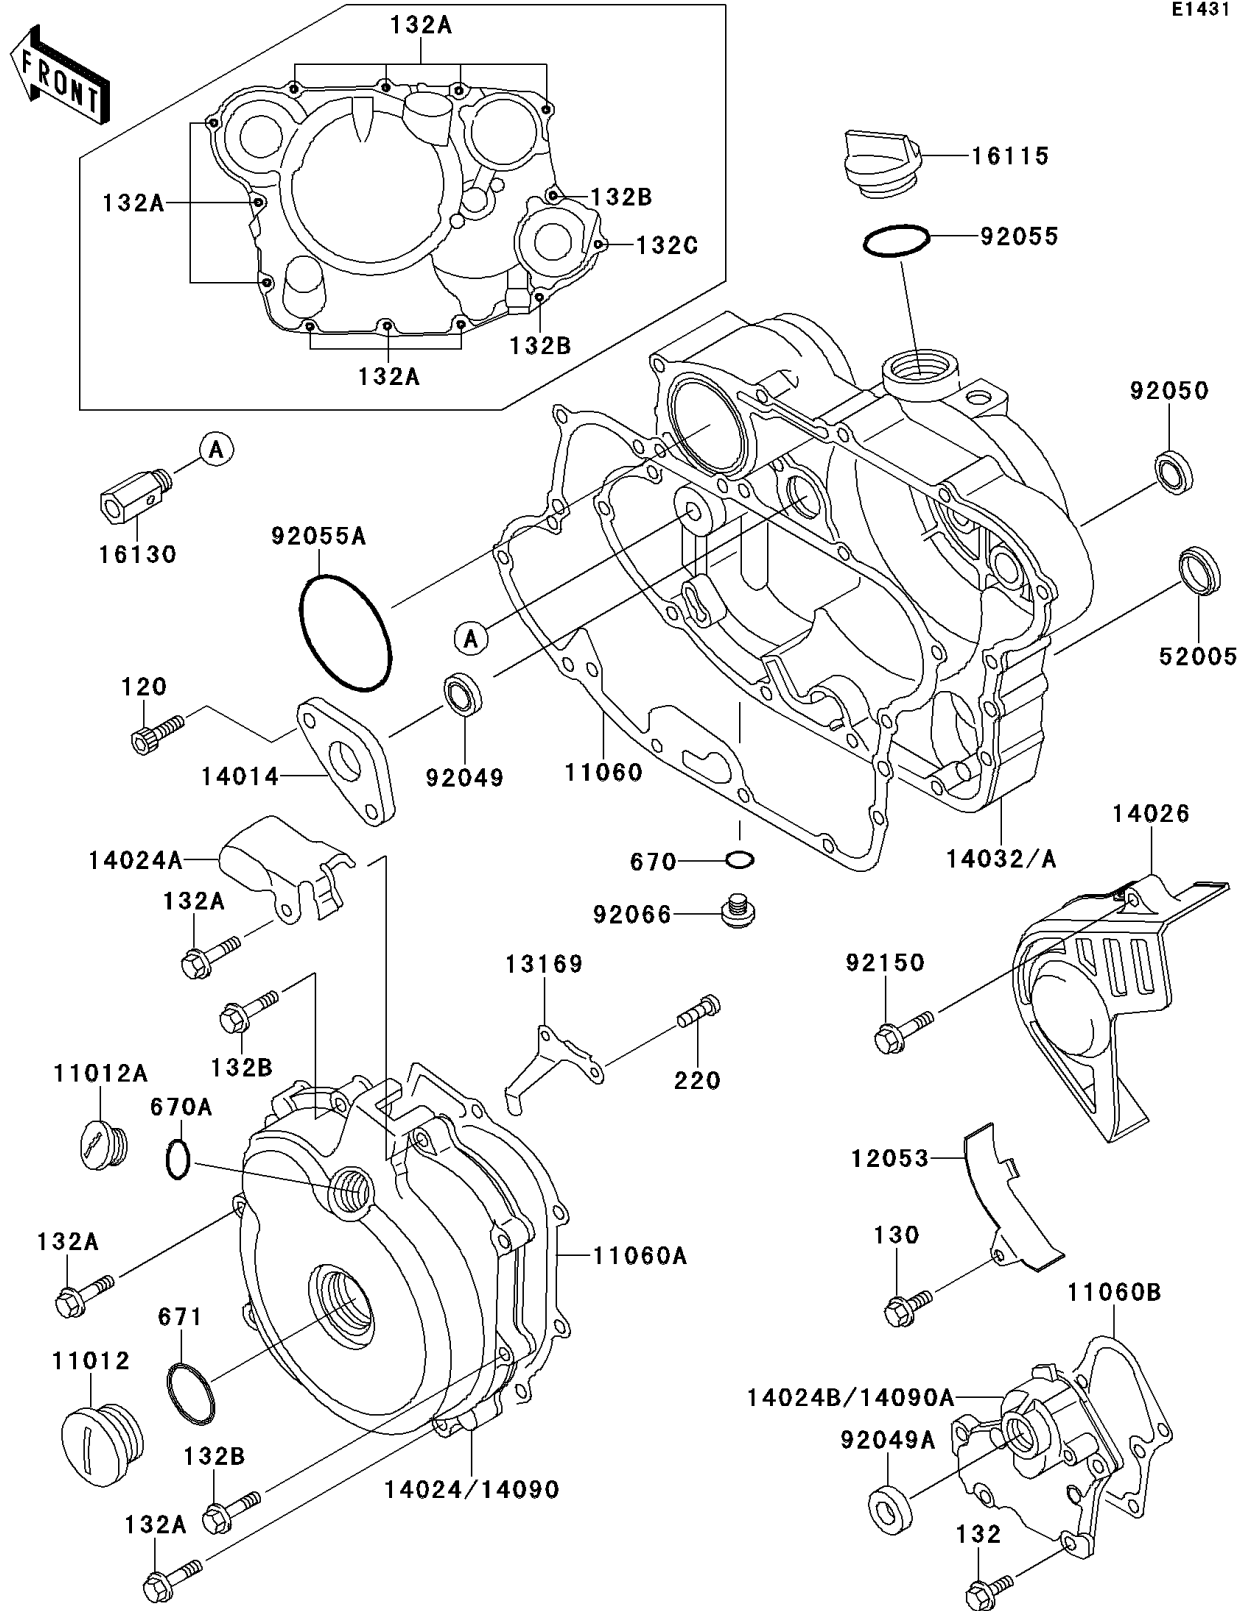

1997 Mojave 250

PARTS DIAGRAM

Engine Cover(s)

E1431

1997 Mojave 250

PARTS LIST

Engine Cover(s)

ITEM NAME

PART NUMBER

QUANTITY
