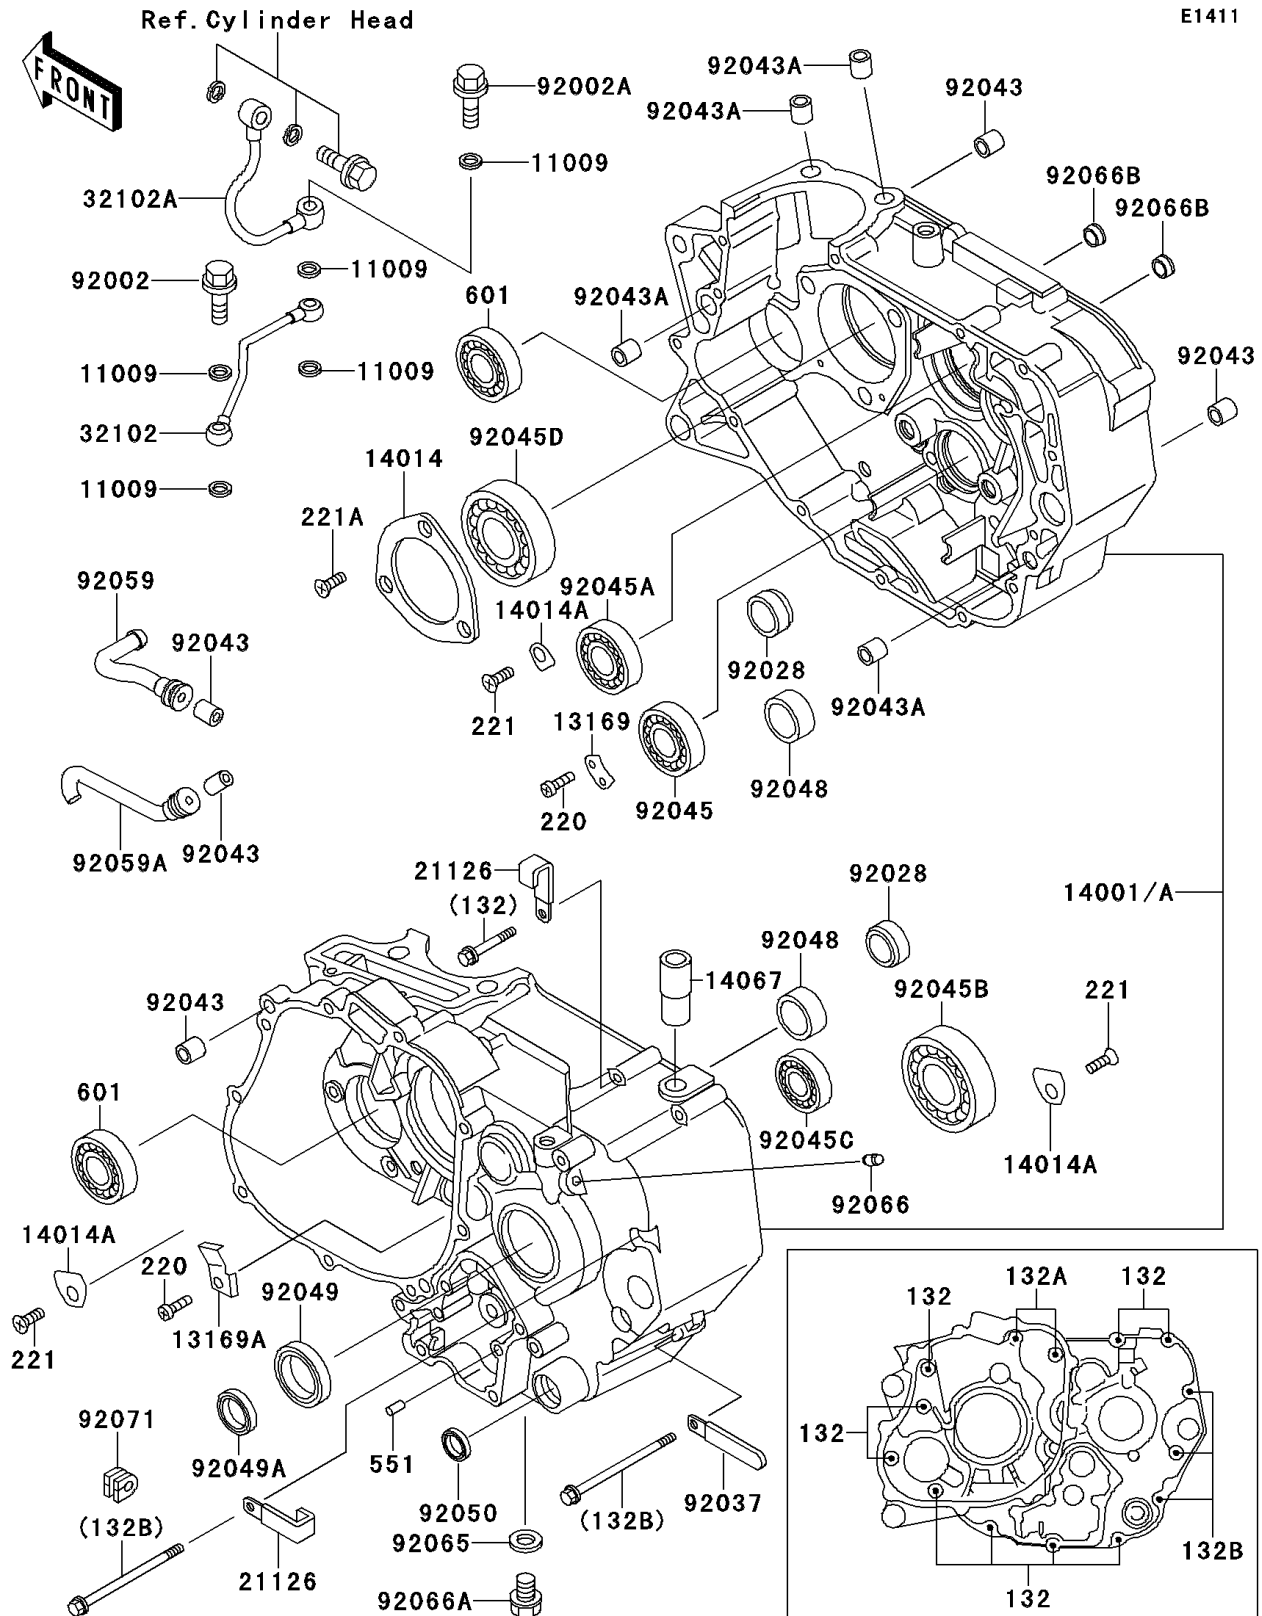

2000 Mojave 250

PARTS DIAGRAM

Crankcase

2000 Mojave 250

PARTS LIST

Crankcase

ITEM NAME

PART NUMBER

QUANTITY
