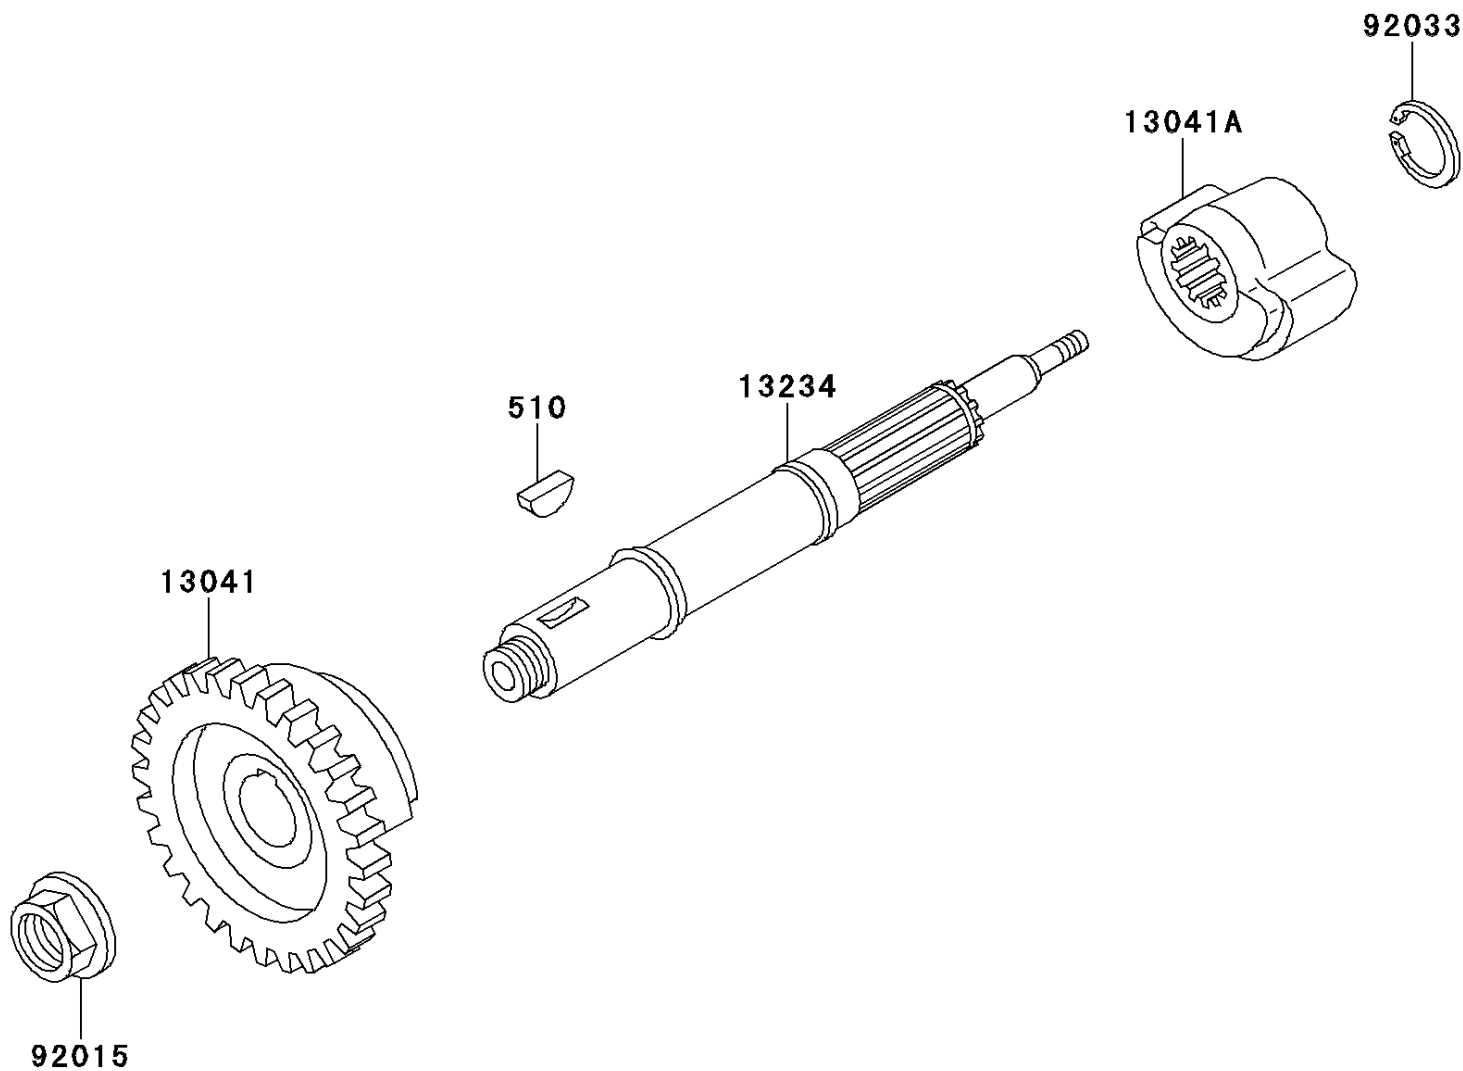

## PARTS DIAGRAM

### Balancer

**Kawasaki**

Let the Good Times Roll®

E1323

## PARTS LIST

### Balancer

ITEM NAME	PART NUMBER	QUANTITY
KEY-WOODRUFF (Ref # 510)	510A5100	1
BALANCER,LH (Ref # 13041)	13041-1073	1
BALANCER,RH (Ref # 13041A)	13041-1074	1
SHAFT-COMP (Ref # 13234)	13234-1066	1
NUT,16MM (Ref # 92015)	92015-1465	1
RING-SNAP,18MM (Ref # 92033)	92033-029	1