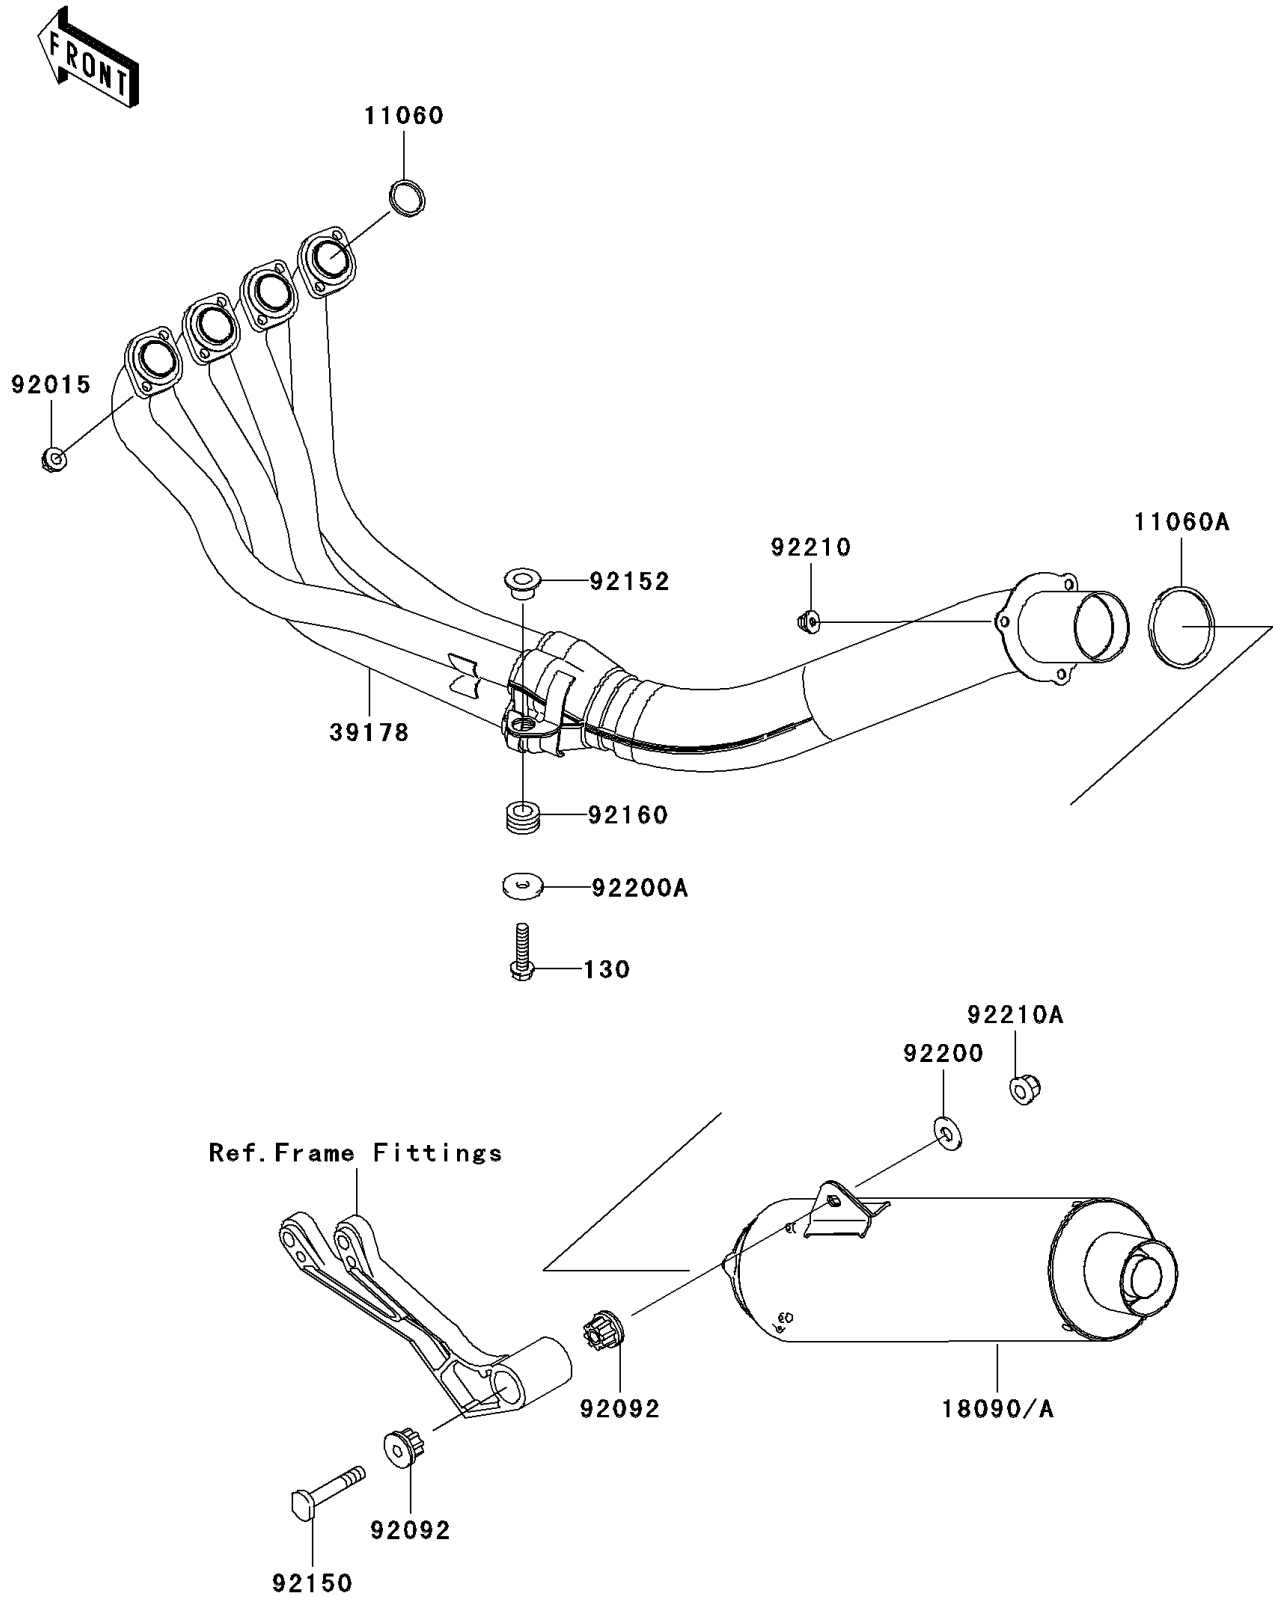

2007 ZZR600

PARTS DIAGRAM

Muffler(s)

E1140

2007 ZZR600

PARTS LIST

Muffler(s)

ITEM NAME	PART NUMBER	QUANTITY
BOLT-FLANGED,8X35 (Ref # 130)	130Z0835	1
GASKET,EXHAUST PIPE (Ref # 11060)	11060-1203	4
GASKET,MUFFLER CONNECTING (Ref # 11060A)	11060-1813	1
MANIFOLD-COMP-EXHAUST (Ref # 39178)	39178-1318	1
NUT,8MM (Ref # 92015)	92015-1402	8
BUSHING-RUBBER,MUFFLER (Ref # 92092)	92092-1013	2
BOLT,10X55 (Ref # 92150)	92150-1792	1
COLLAR (Ref # 92152)	92152-1211	1
DAMPER,MUFFLER (Ref # 92160)	92160-1543	1
WASHER,10.5X25X2.0 (Ref # 92200)	92200-1377	1
WASHER,8.5X28X3.2 (Ref # 92200A)	92200-1392	1
NUT,CAP,8MM (Ref # 92210)	92210-1120	3
NUT,CAP,10MM (Ref # 92210A)	92210-1121	1
BODY-COMP-MUFFLER (Ref # 18090)	18090-1820	1
BODY-COMP-MUFFLER (Ref # 18090A)	18090-1821	1