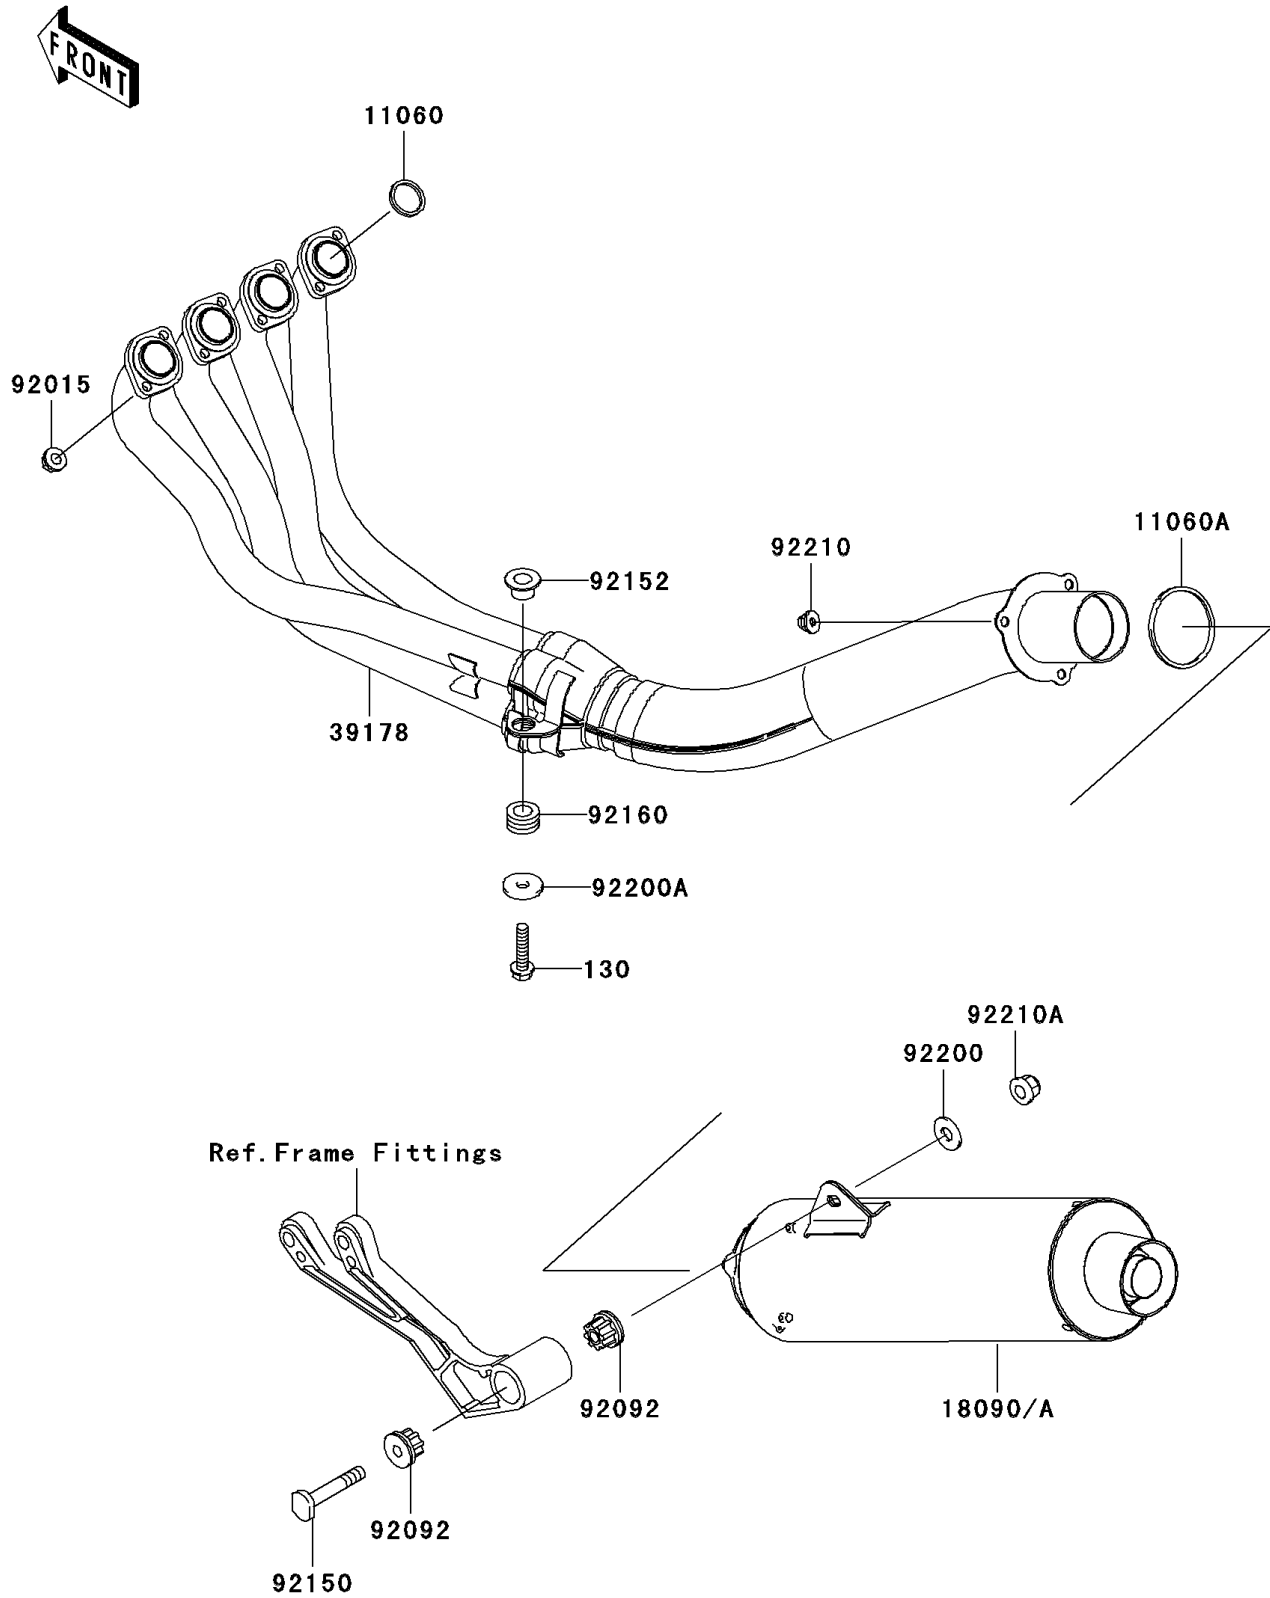

2007 ZZR600

PARTS DIAGRAM

Muffler(s)

E1140