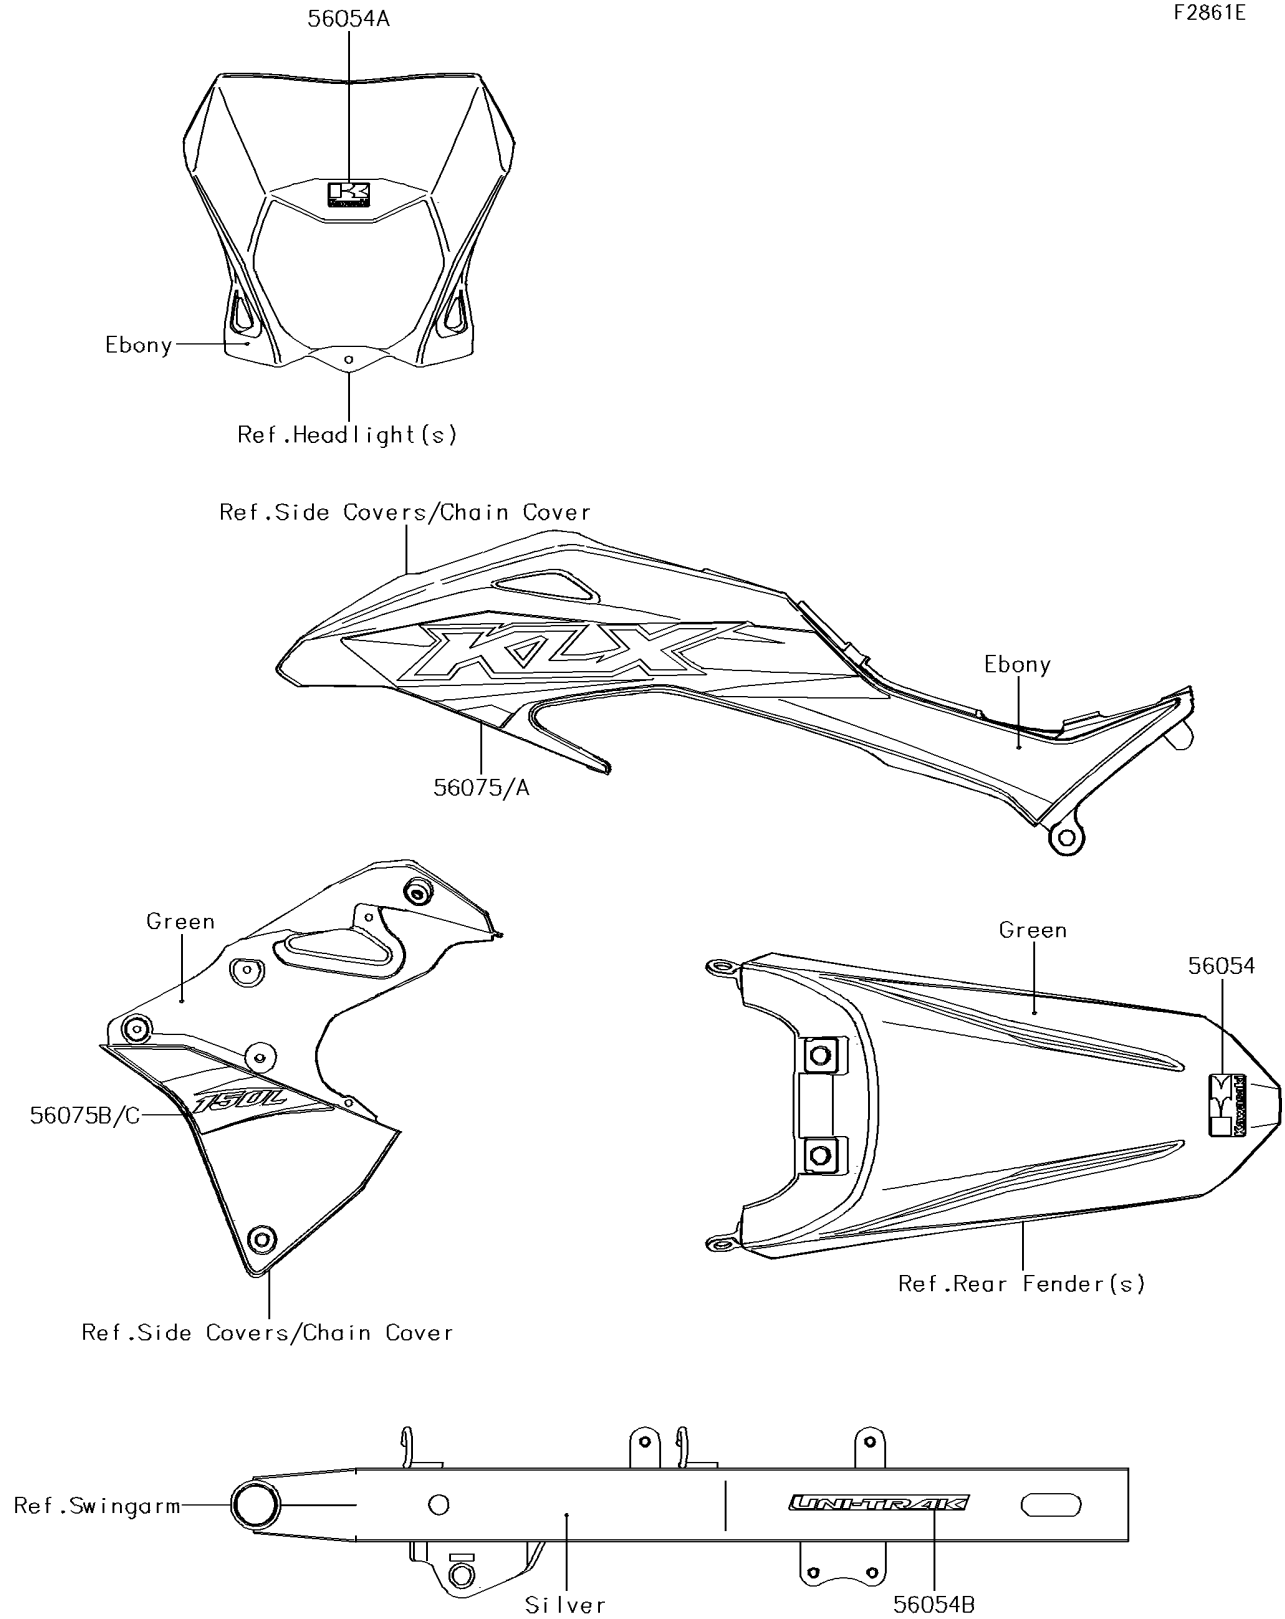

2017 KLX150L (Latin America)

PARTS DIAGRAM

Decals(Green)(JHF)

F2861E

2017 KLX150L (Latin America)

PARTS LIST

Decals(Green)(JHF)

ITEM NAME

PART NUMBER

QUANTITY
