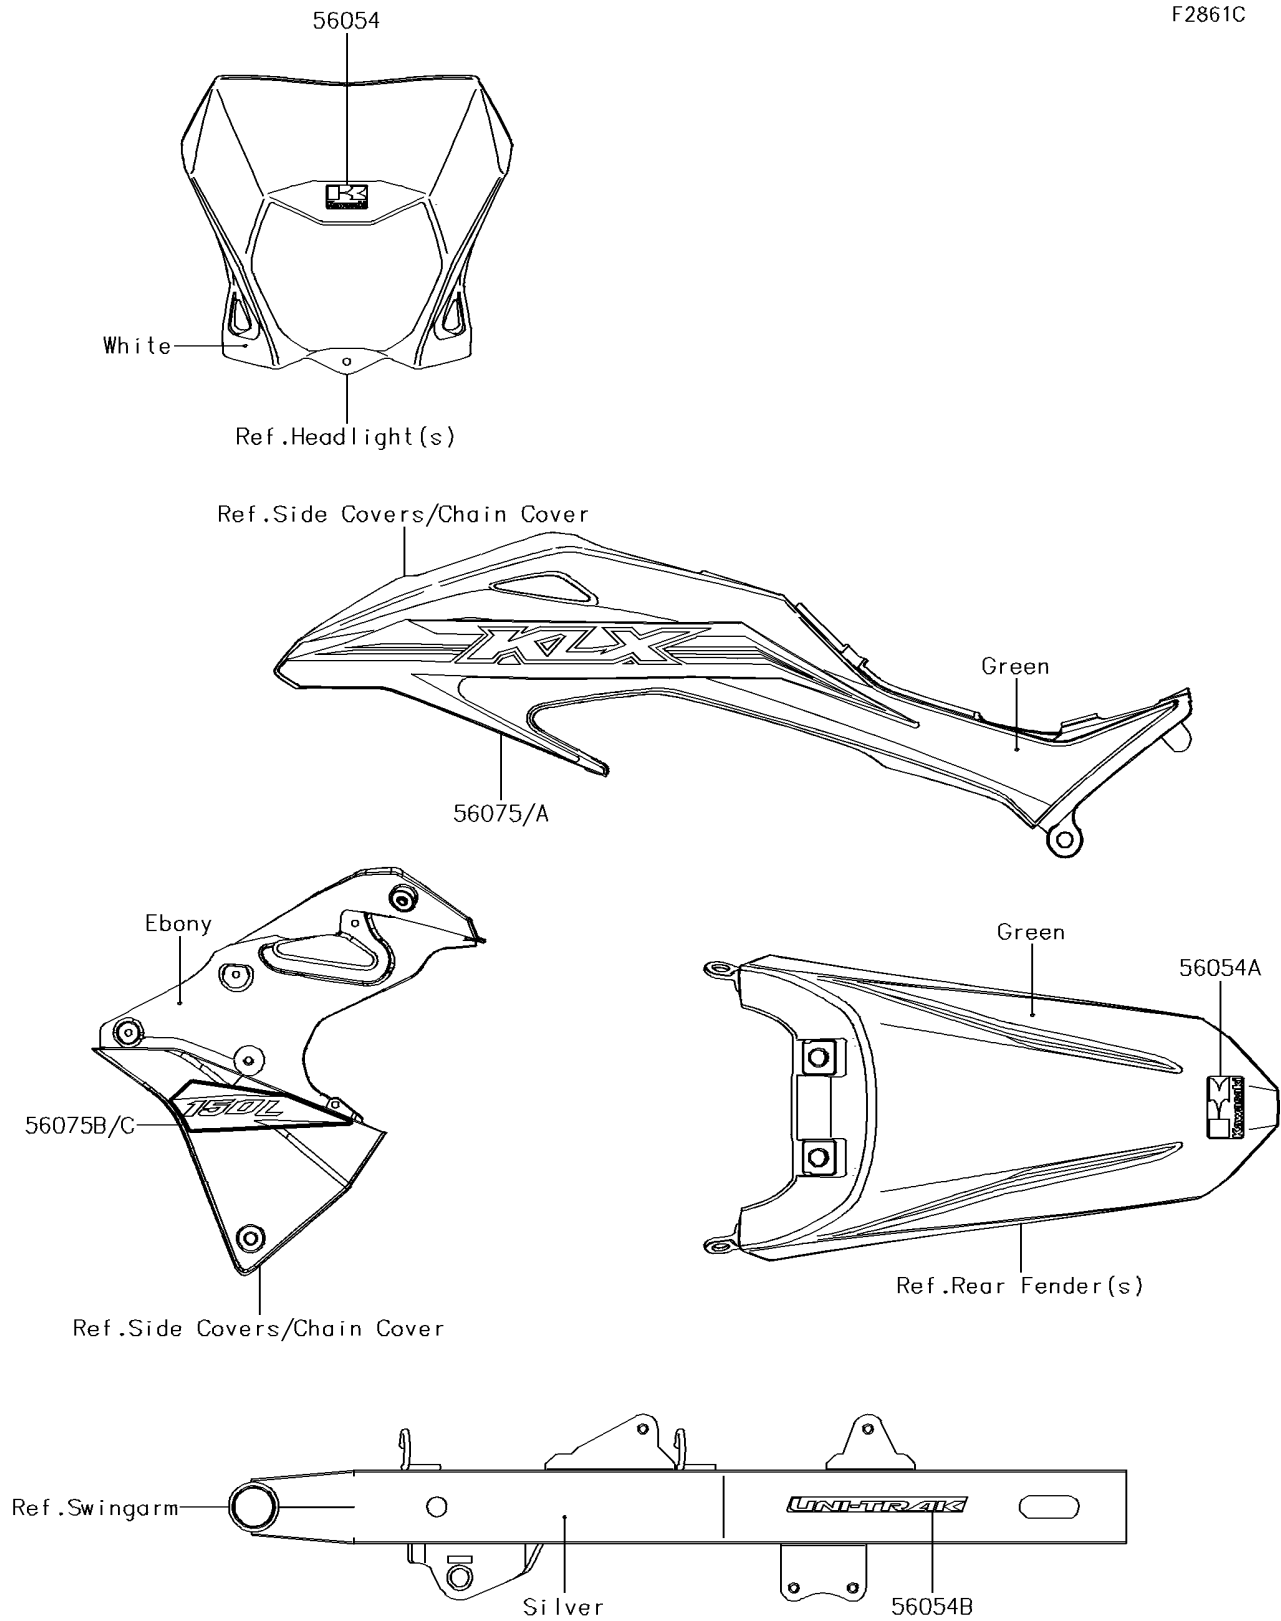

2016 KLX[®]150L

PARTS DIAGRAM

Decals(Green)(JGF)

F2861C

2016 KLX[®]150L

PARTS LIST

Decals(Green)(JGF)

ITEM NAME

PART NUMBER

QUANTITY
