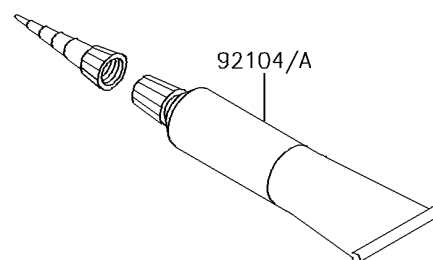

2016 KLX[®]150L

PARTS DIAGRAM

Owner's Tools

F2810

2016 KLX[®]150L

PARTS LIST

Owner's Tools

Kawasaki

Let the Good Times Roll[®]

ITEM NAME

PART NUMBER

QUANTITY
