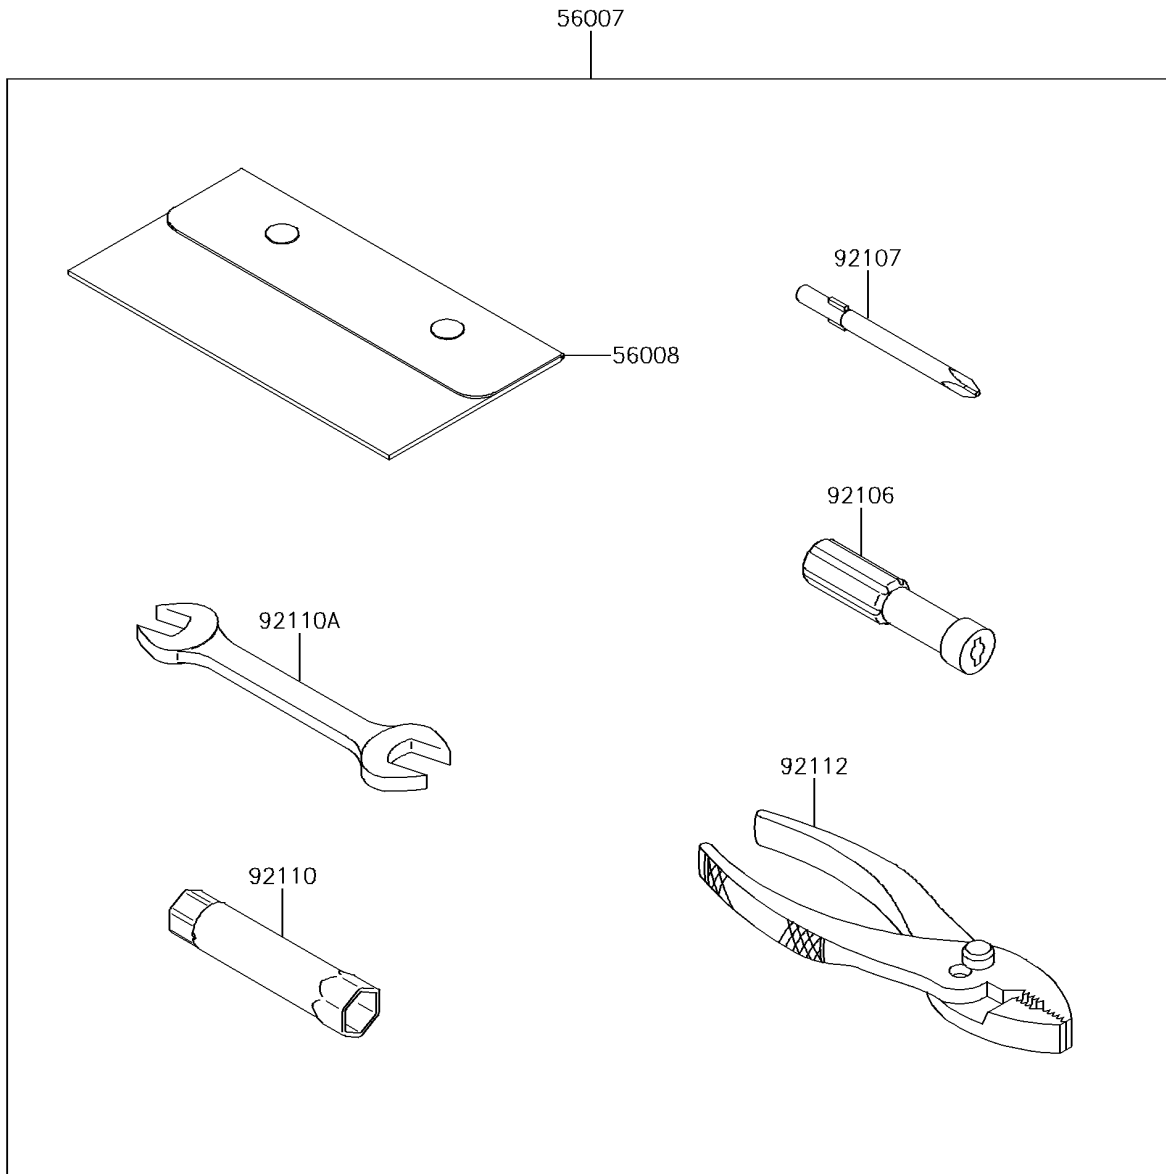

2016 KLX[®]150L

PARTS DIAGRAM

Owner's Tools

F2810

2016 KLX[®]150L

PARTS LIST

Owner's Tools

Kawasaki

Let the Good Times Roll[®]

ITEM NAME

PART NUMBER

QUANTITY
