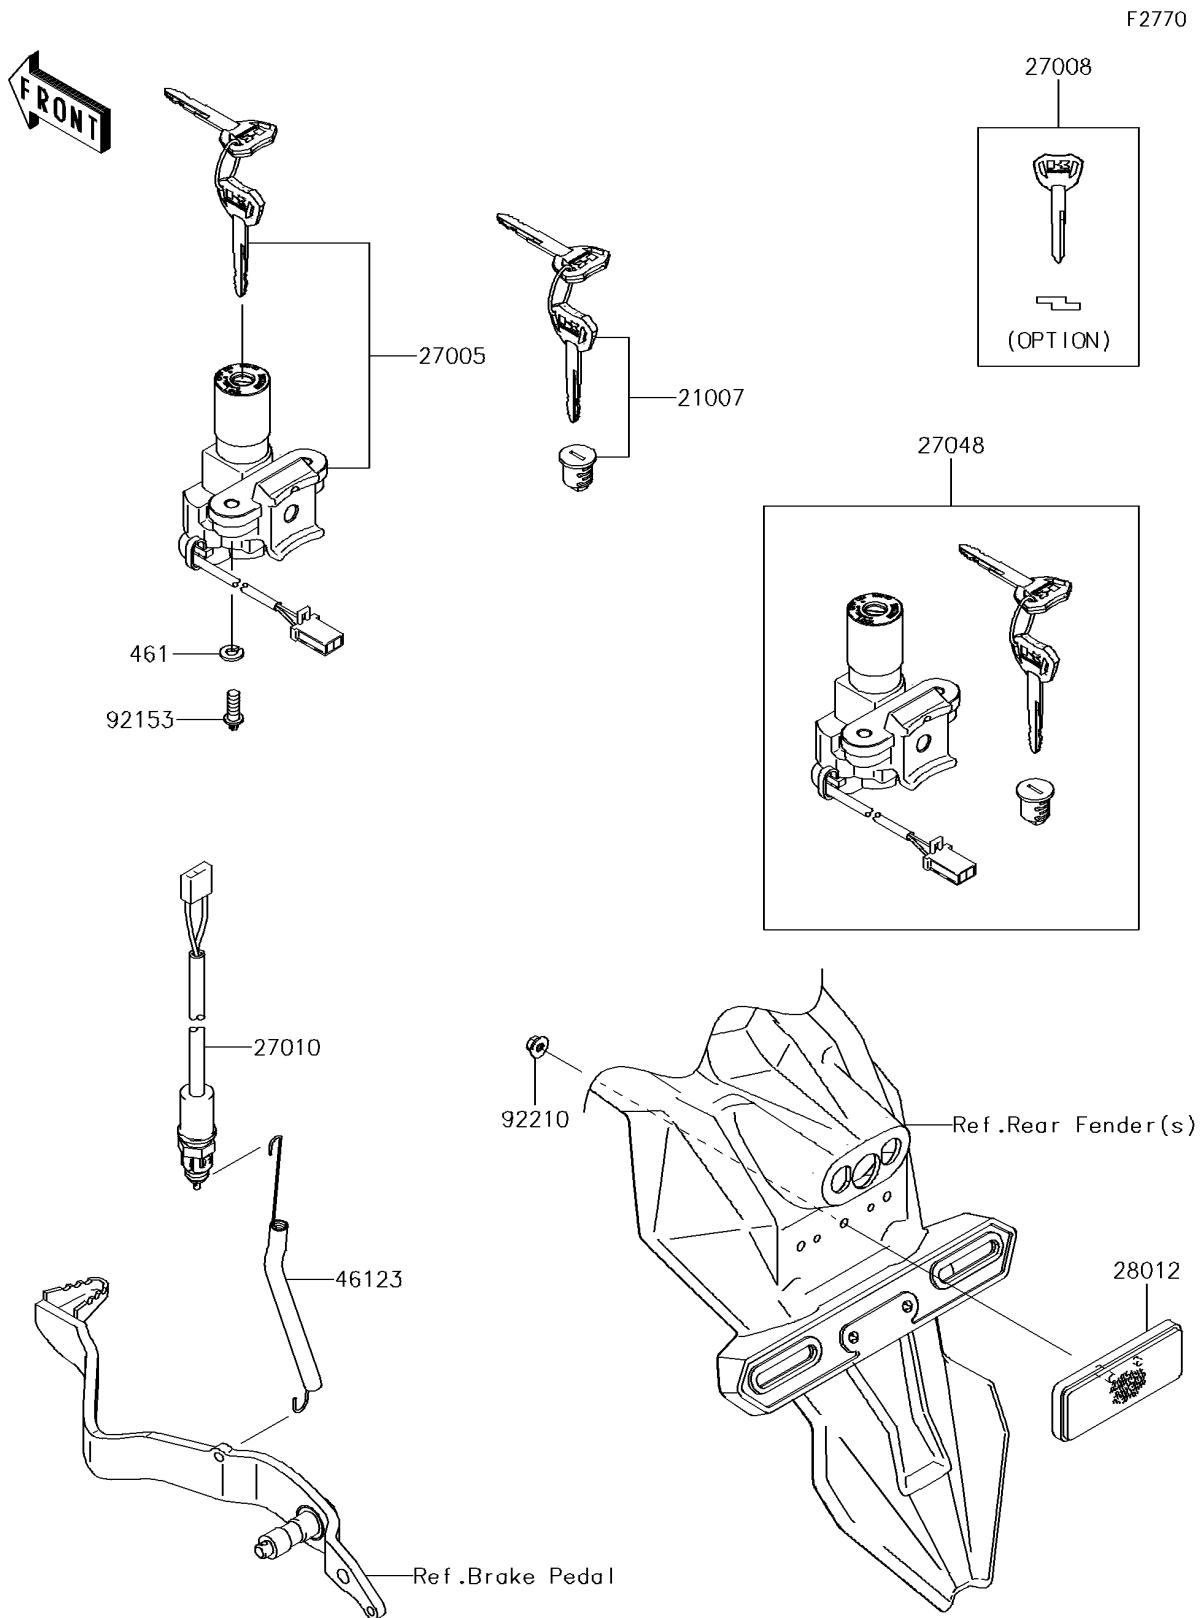

2016 KLX[®]150L

PARTS DIAGRAM

Ignition Switch

2016 KLX[®]150L

PARTS LIST

Ignition Switch

Kawasaki

Let the Good Times Roll[®]

ITEM NAME

PART NUMBER

QUANTITY
