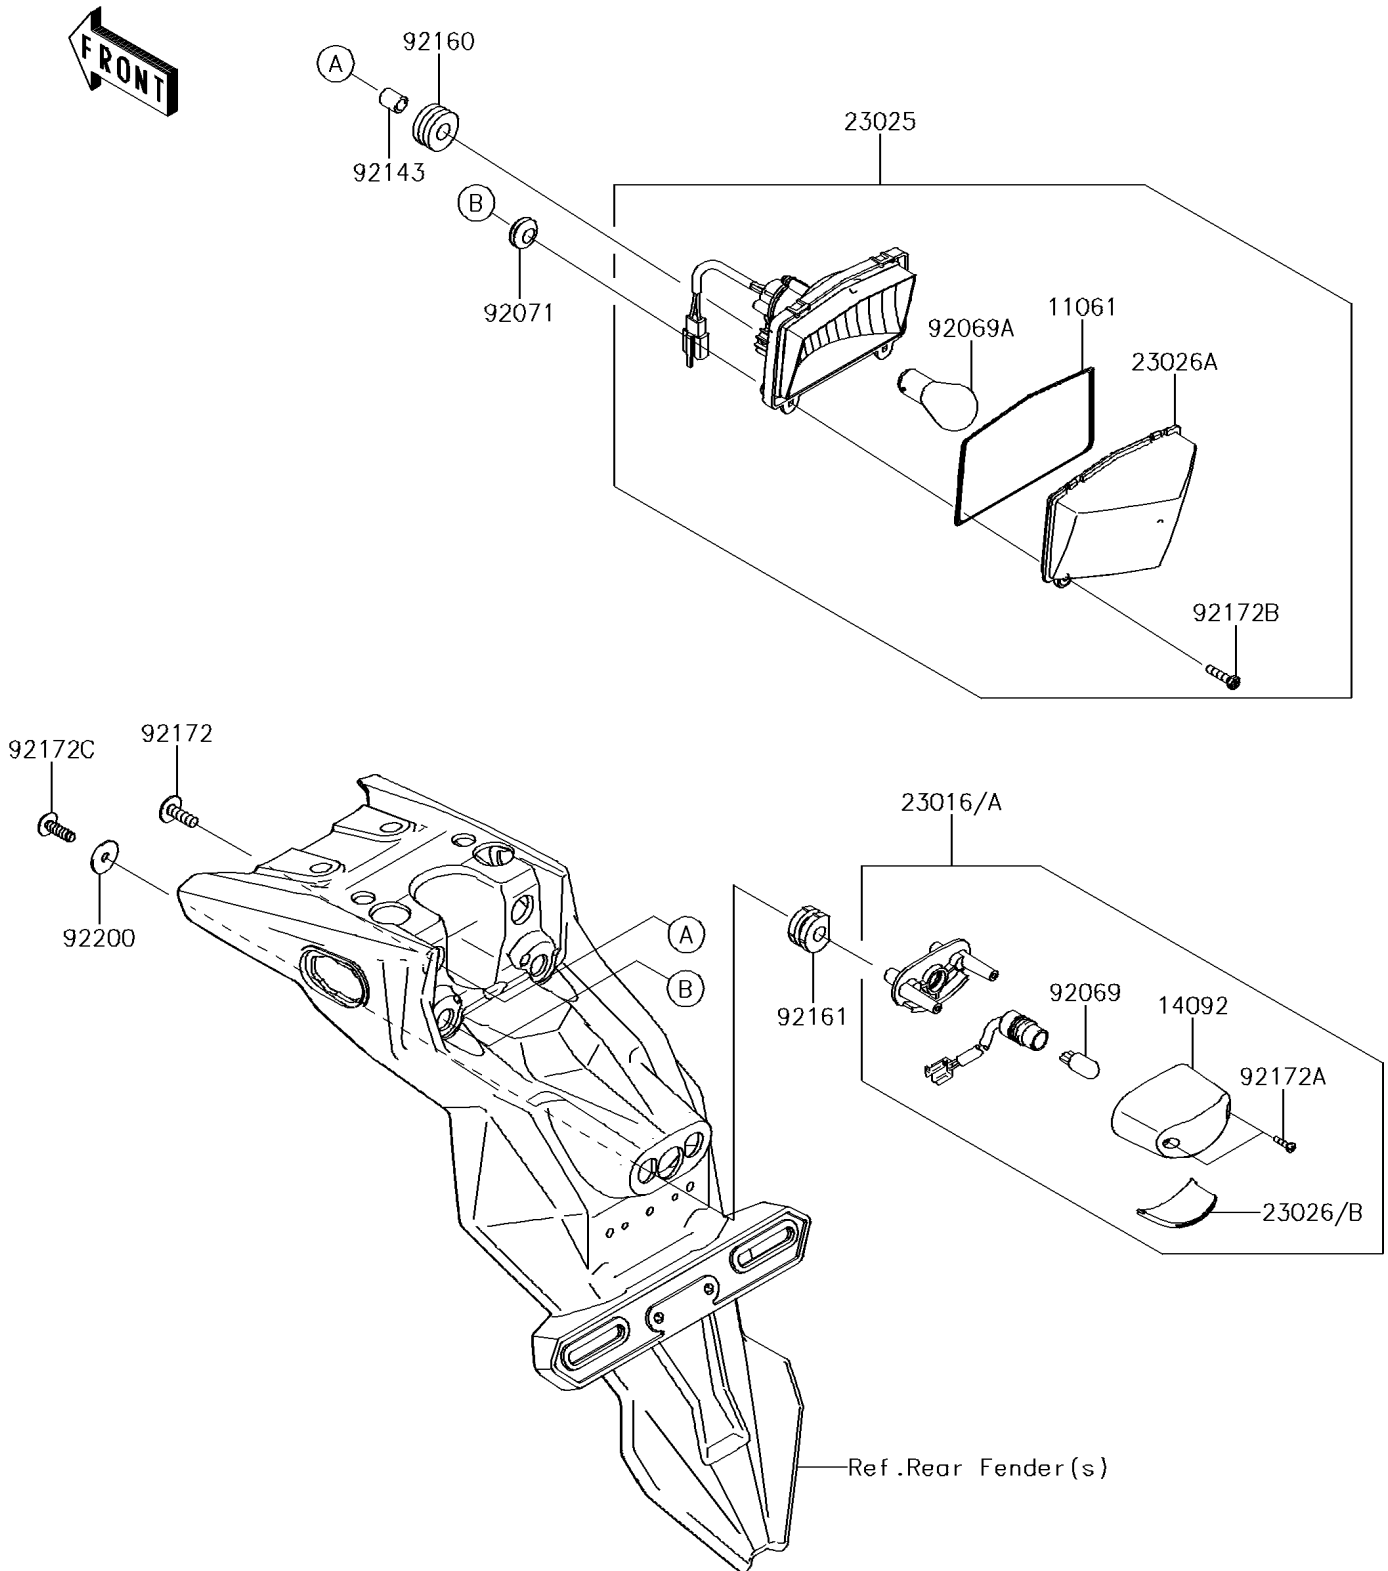

2016 KLX[®]150L

PARTS DIAGRAM

Taillight(s)

F2720

2016 KLX[®]150L

PARTS LIST

Taillight(s)

ITEM NAME

PART NUMBER

QUANTITY
