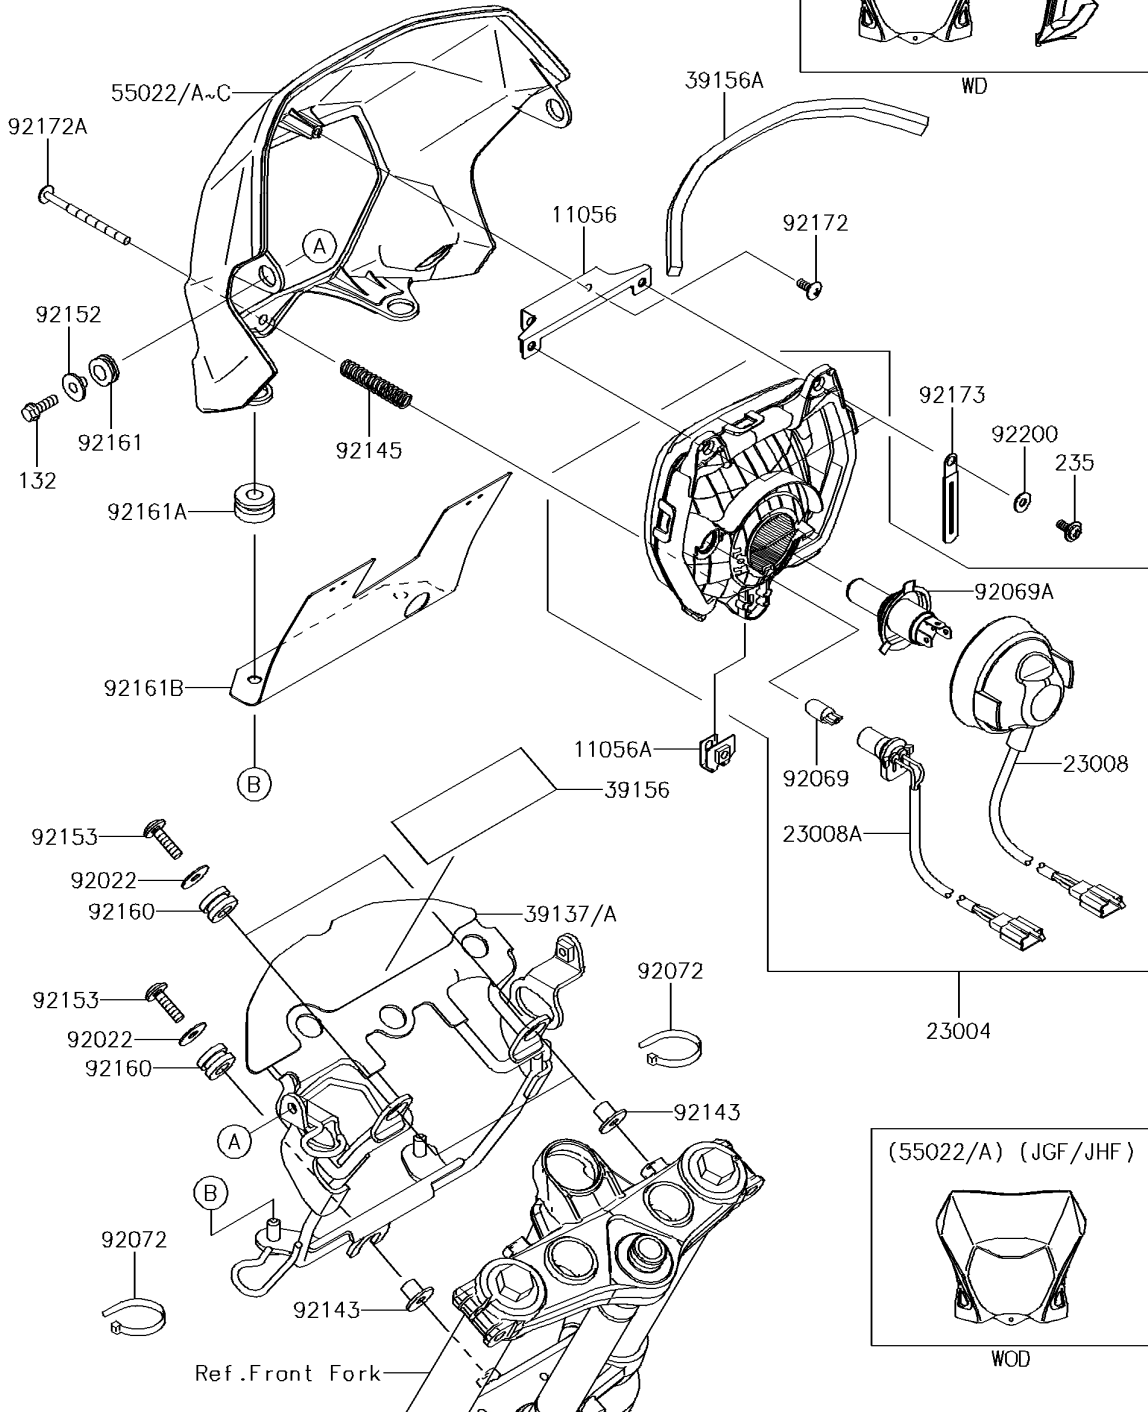

2016 KLX[®]150L

PARTS DIAGRAM

Headlight(s)

F2710

(55022B)	White-Ebony
(55022C)	White-Green

2016 KLX[®]150L

PARTS LIST

Headlight(s)

Kawasaki

Let the Good Times Roll[®]

ITEM NAME

PART NUMBER

QUANTITY
