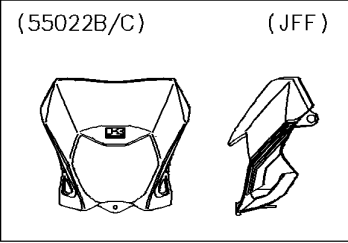

2016 KLX[®]150L

PARTS DIAGRAM

Headlight(s)

F2710

(55022B)	White-Ebony
(55022C)	White-Green

2016 KLX[®]150L

PARTS LIST

Headlight(s)

Kawasaki

Let the Good Times Roll[®]

ITEM NAME

PART NUMBER

QUANTITY
