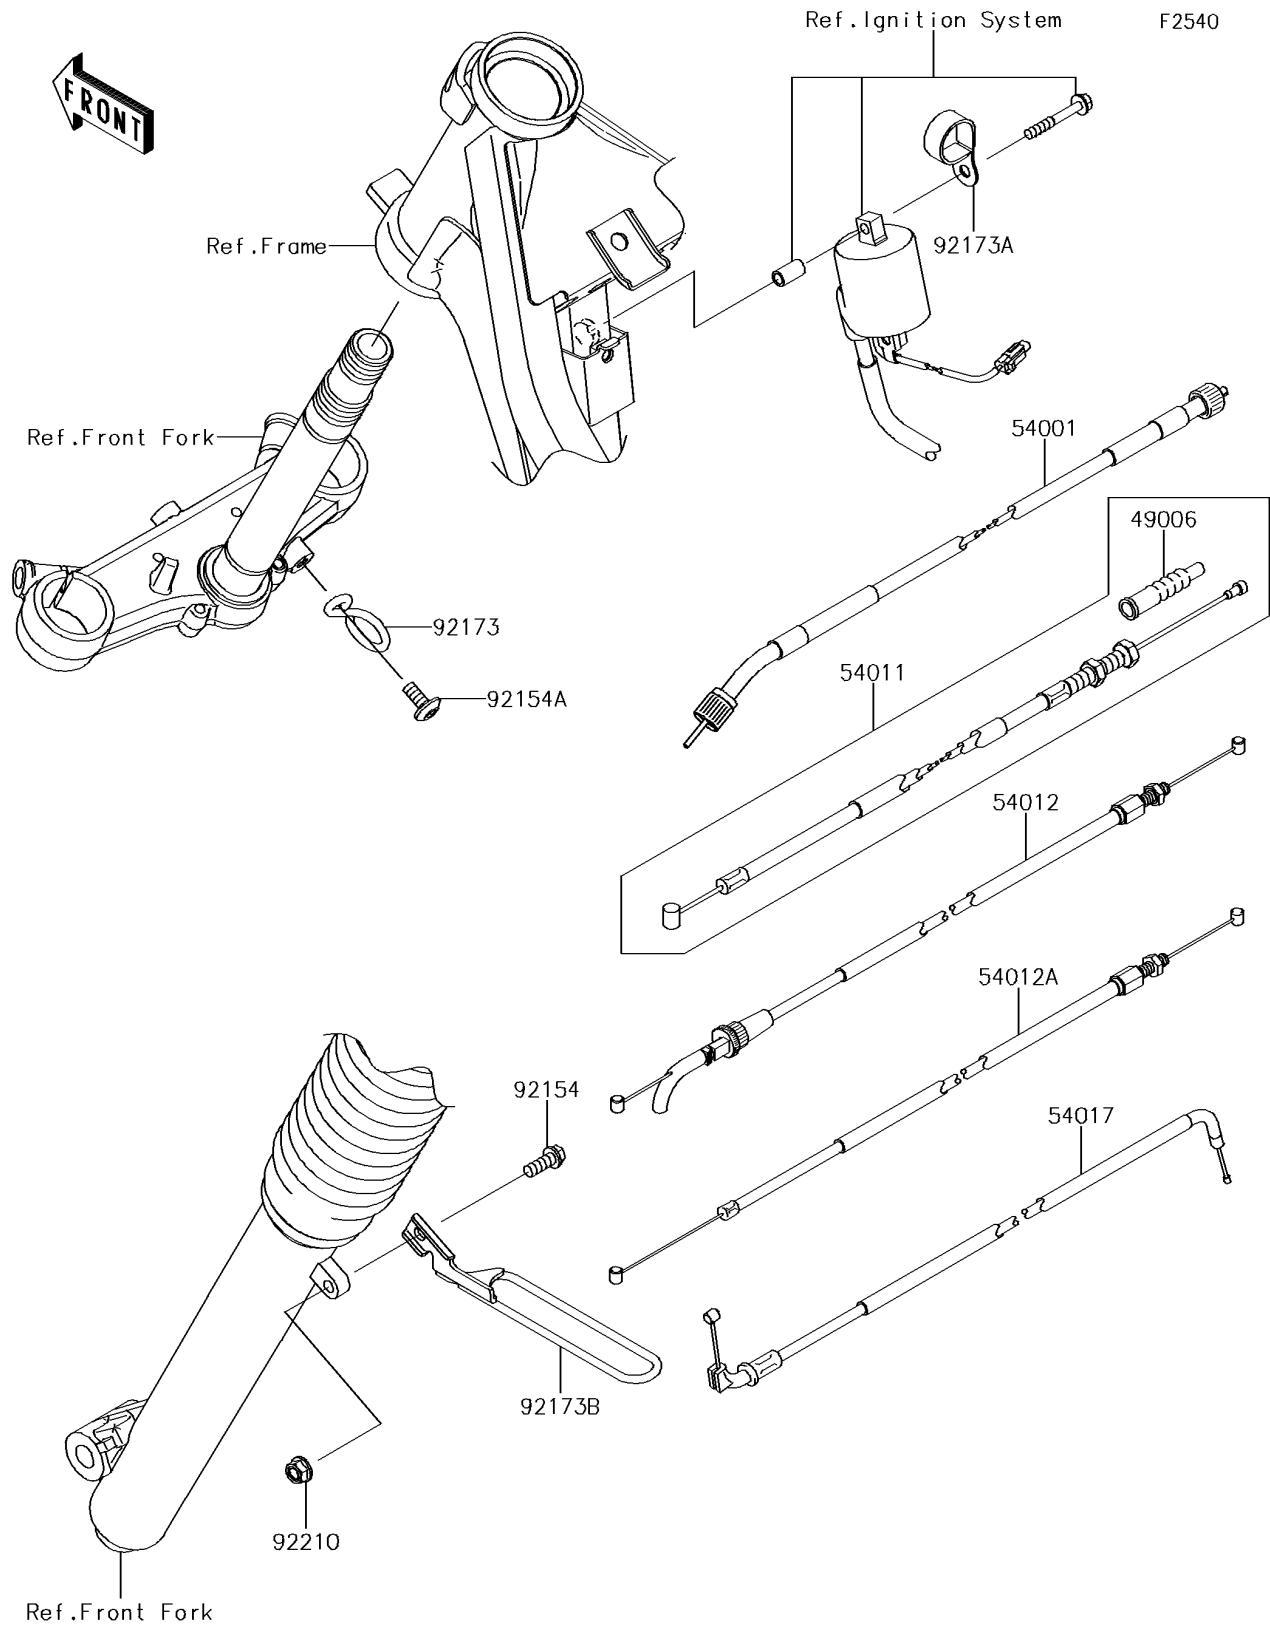

2016 KLX[®]150L

PARTS DIAGRAM

Cables

2016 KLX[®]150L

PARTS LIST

Cables

Kawasaki

Let the Good Times Roll[®]

ITEM NAME

PART NUMBER

QUANTITY
