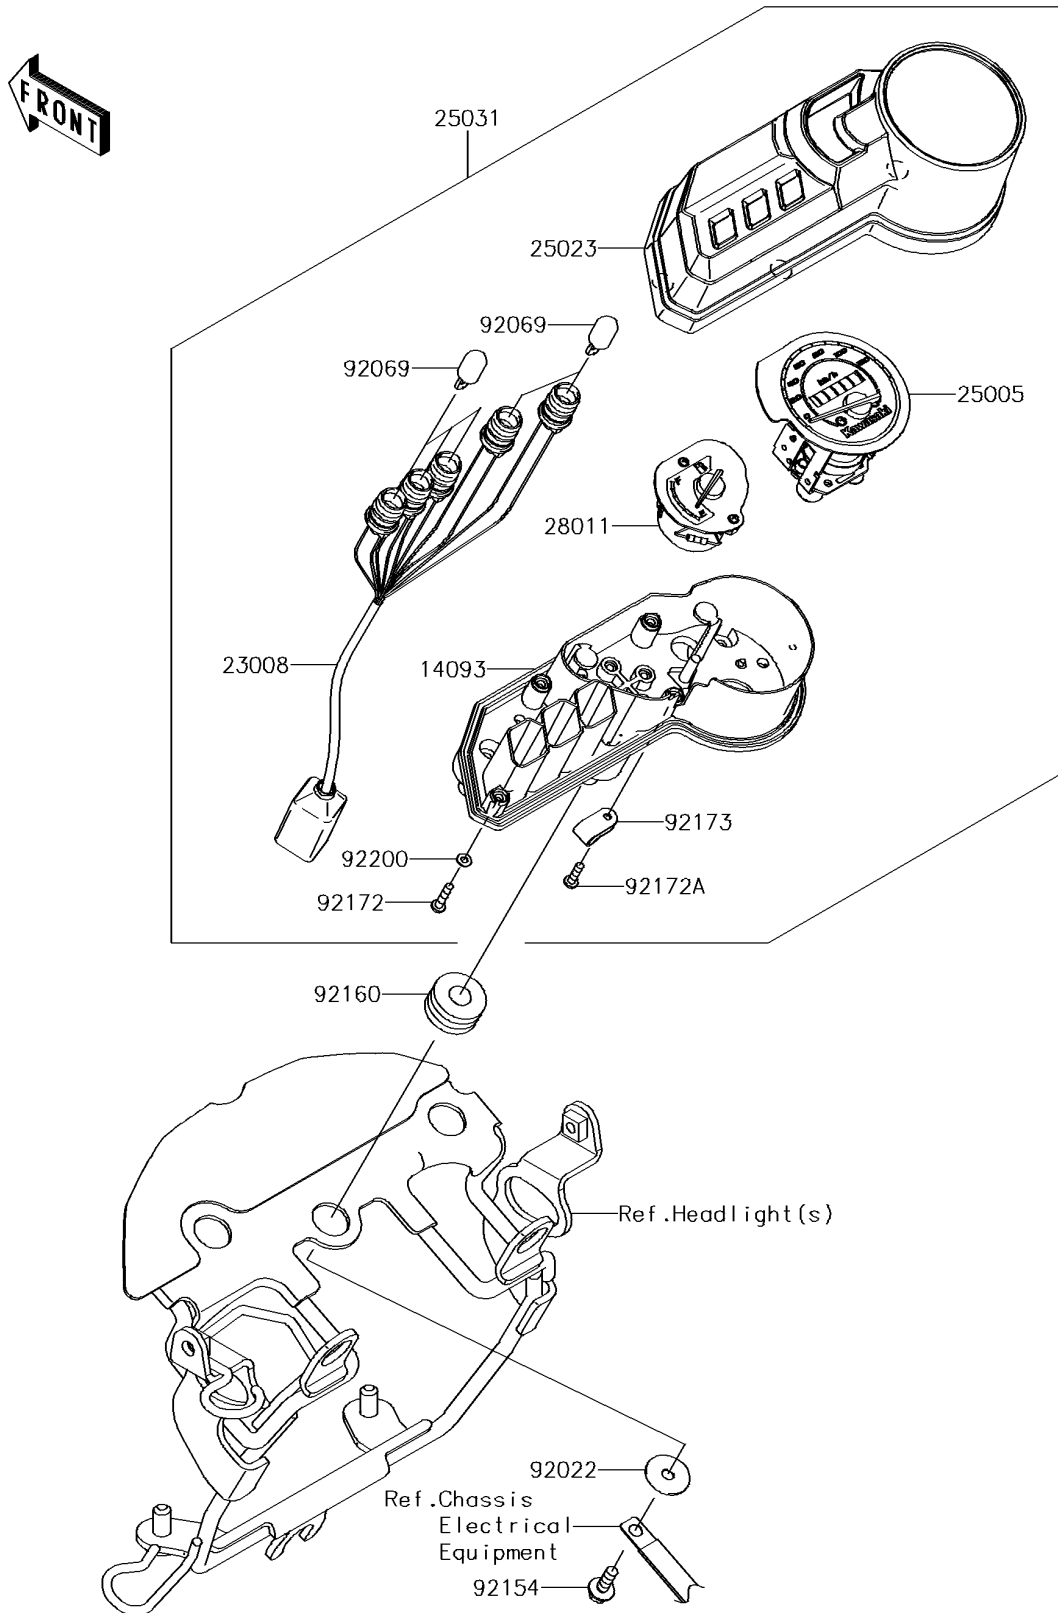

2016 KLX[®]150L

PARTS DIAGRAM

Meter(s)

F2530

2016 KLX[®]150L

PARTS LIST

Meter(s)

Kawasaki

Let the Good Times Roll[®]

ITEM NAME

PART NUMBER

QUANTITY
