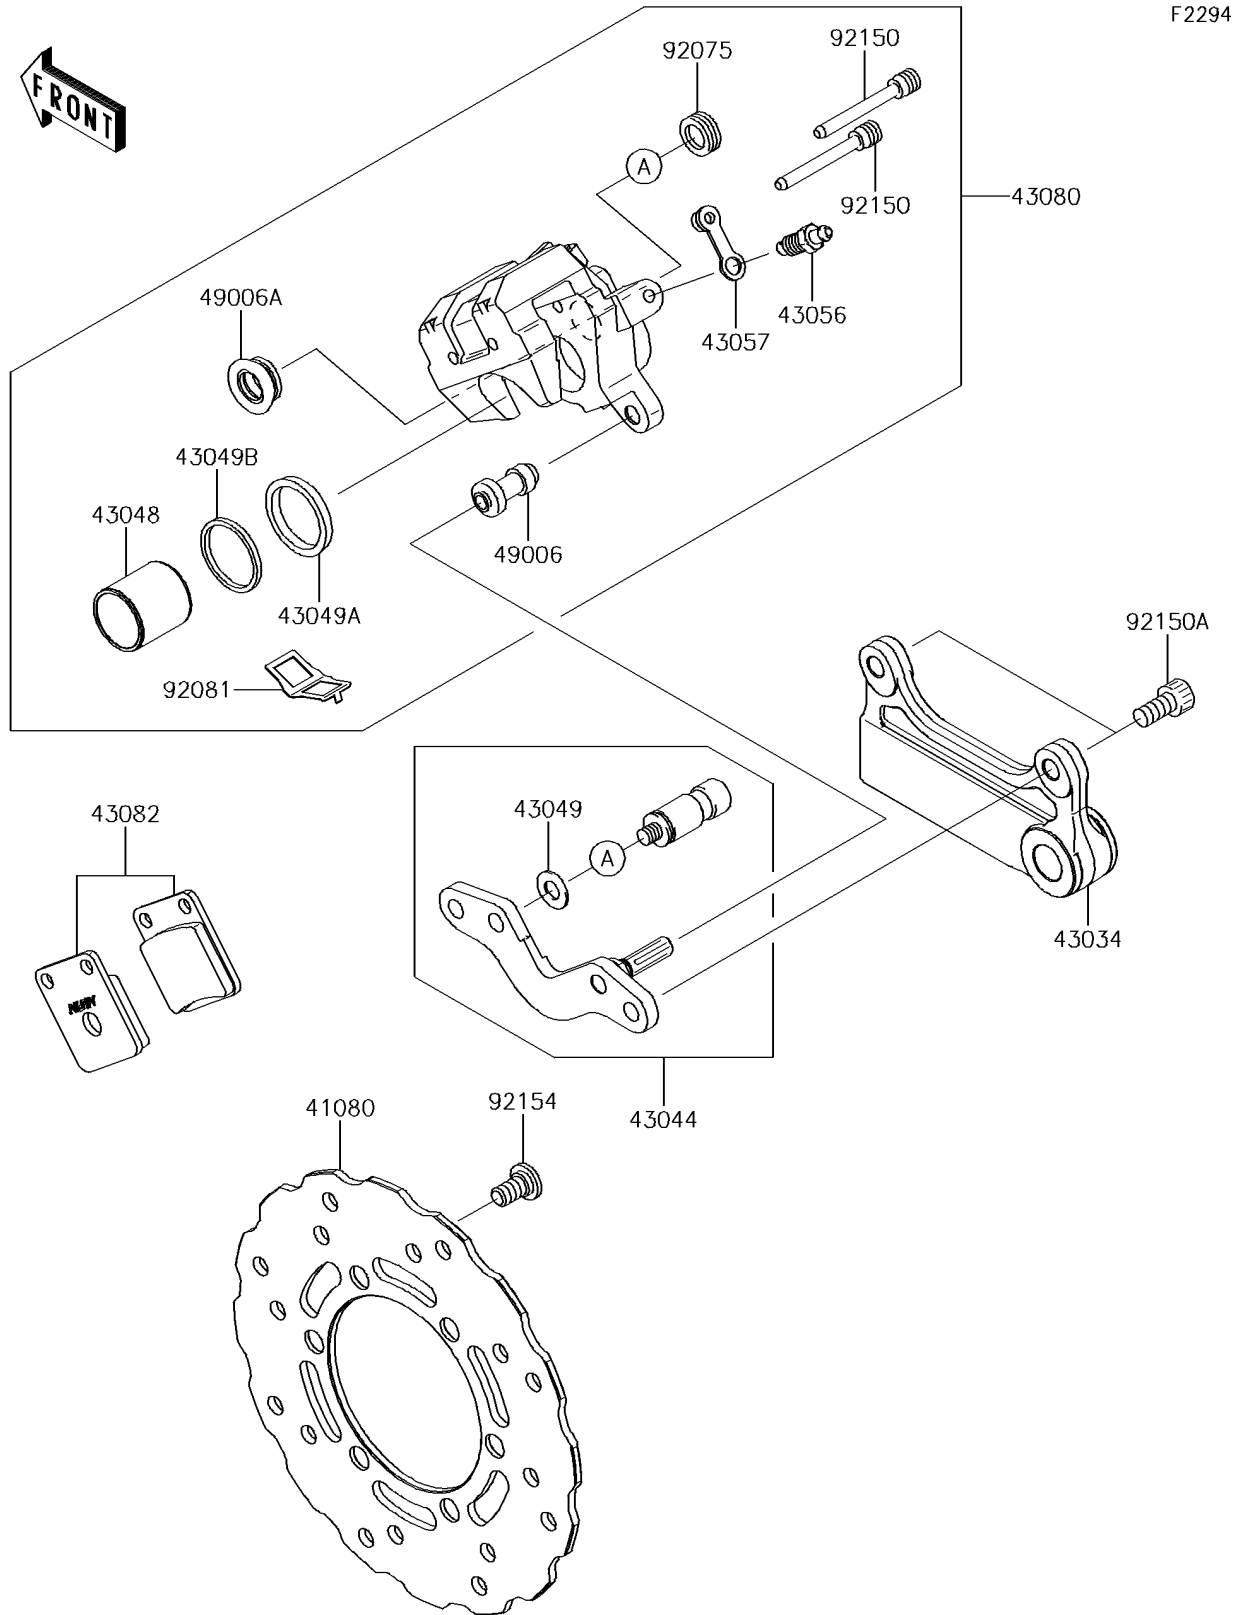

2017 KLX150L (Latin America)

PARTS DIAGRAM

Rear Brake

2017 KLX150L (Latin America)

PARTS LIST

Rear Brake

ITEM NAME

PART NUMBER

QUANTITY
