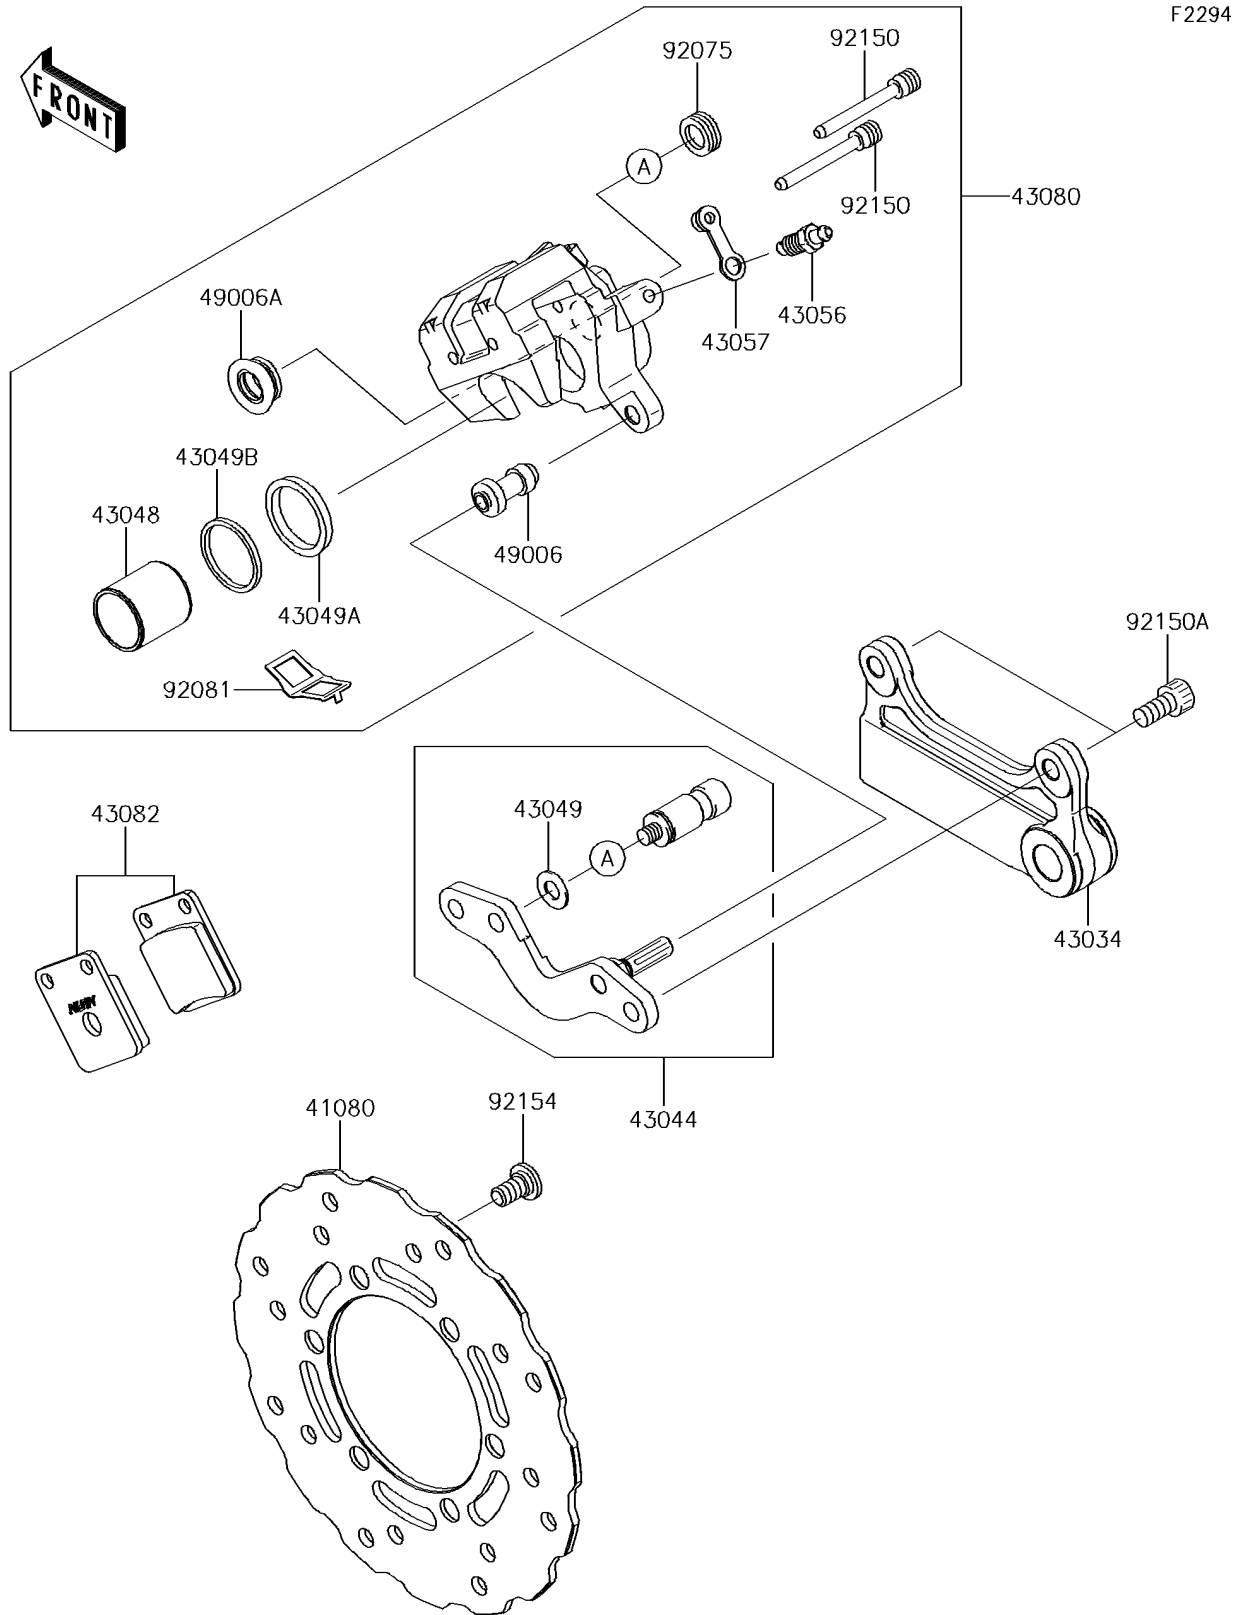

2016 KLX[®]150L

PARTS DIAGRAM

Rear Brake

2016 KLX[®]150L

PARTS LIST

Rear Brake

ITEM NAME

PART NUMBER

QUANTITY
