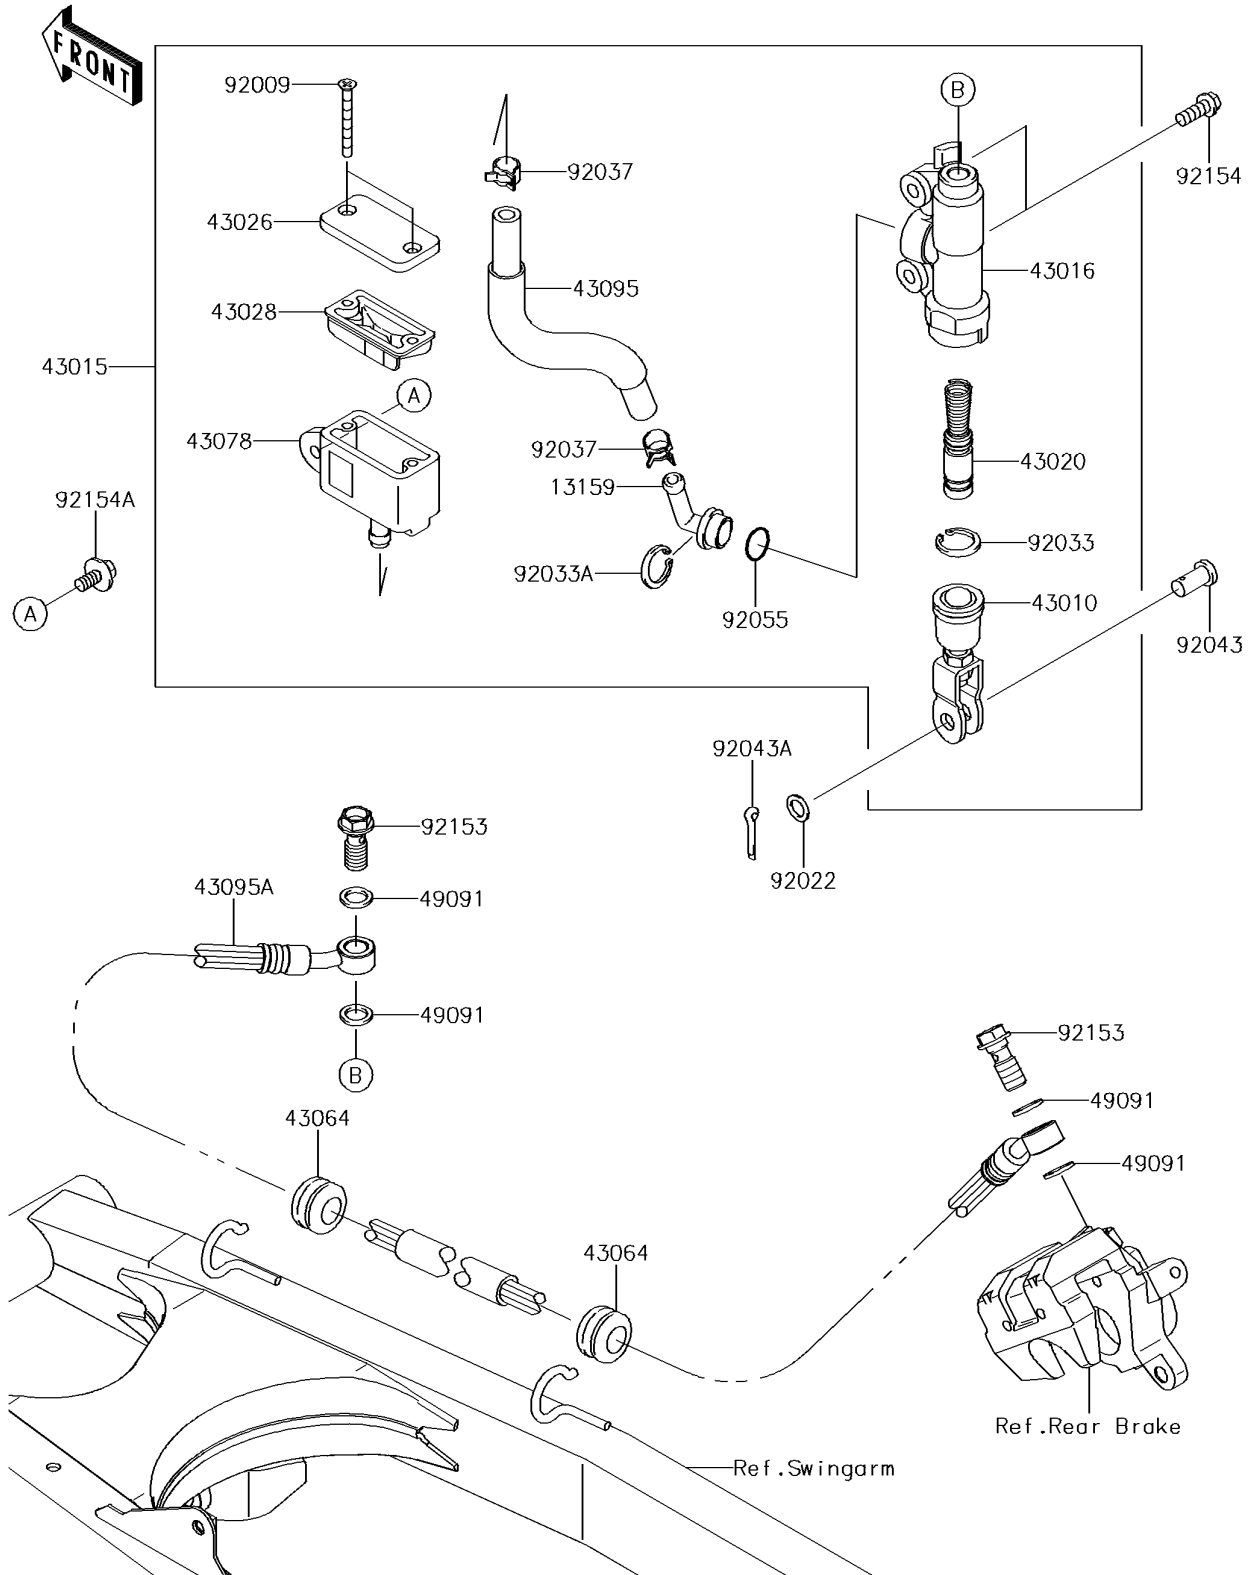

2017 KLX150L (Latin America)

PARTS DIAGRAM

Rear Master Cylinder

F2293

2017 KLX150L (Latin America)

PARTS LIST

Rear Master Cylinder

ITEM NAME	PART NUMBER	QUANTITY
-----------	-------------	----------
