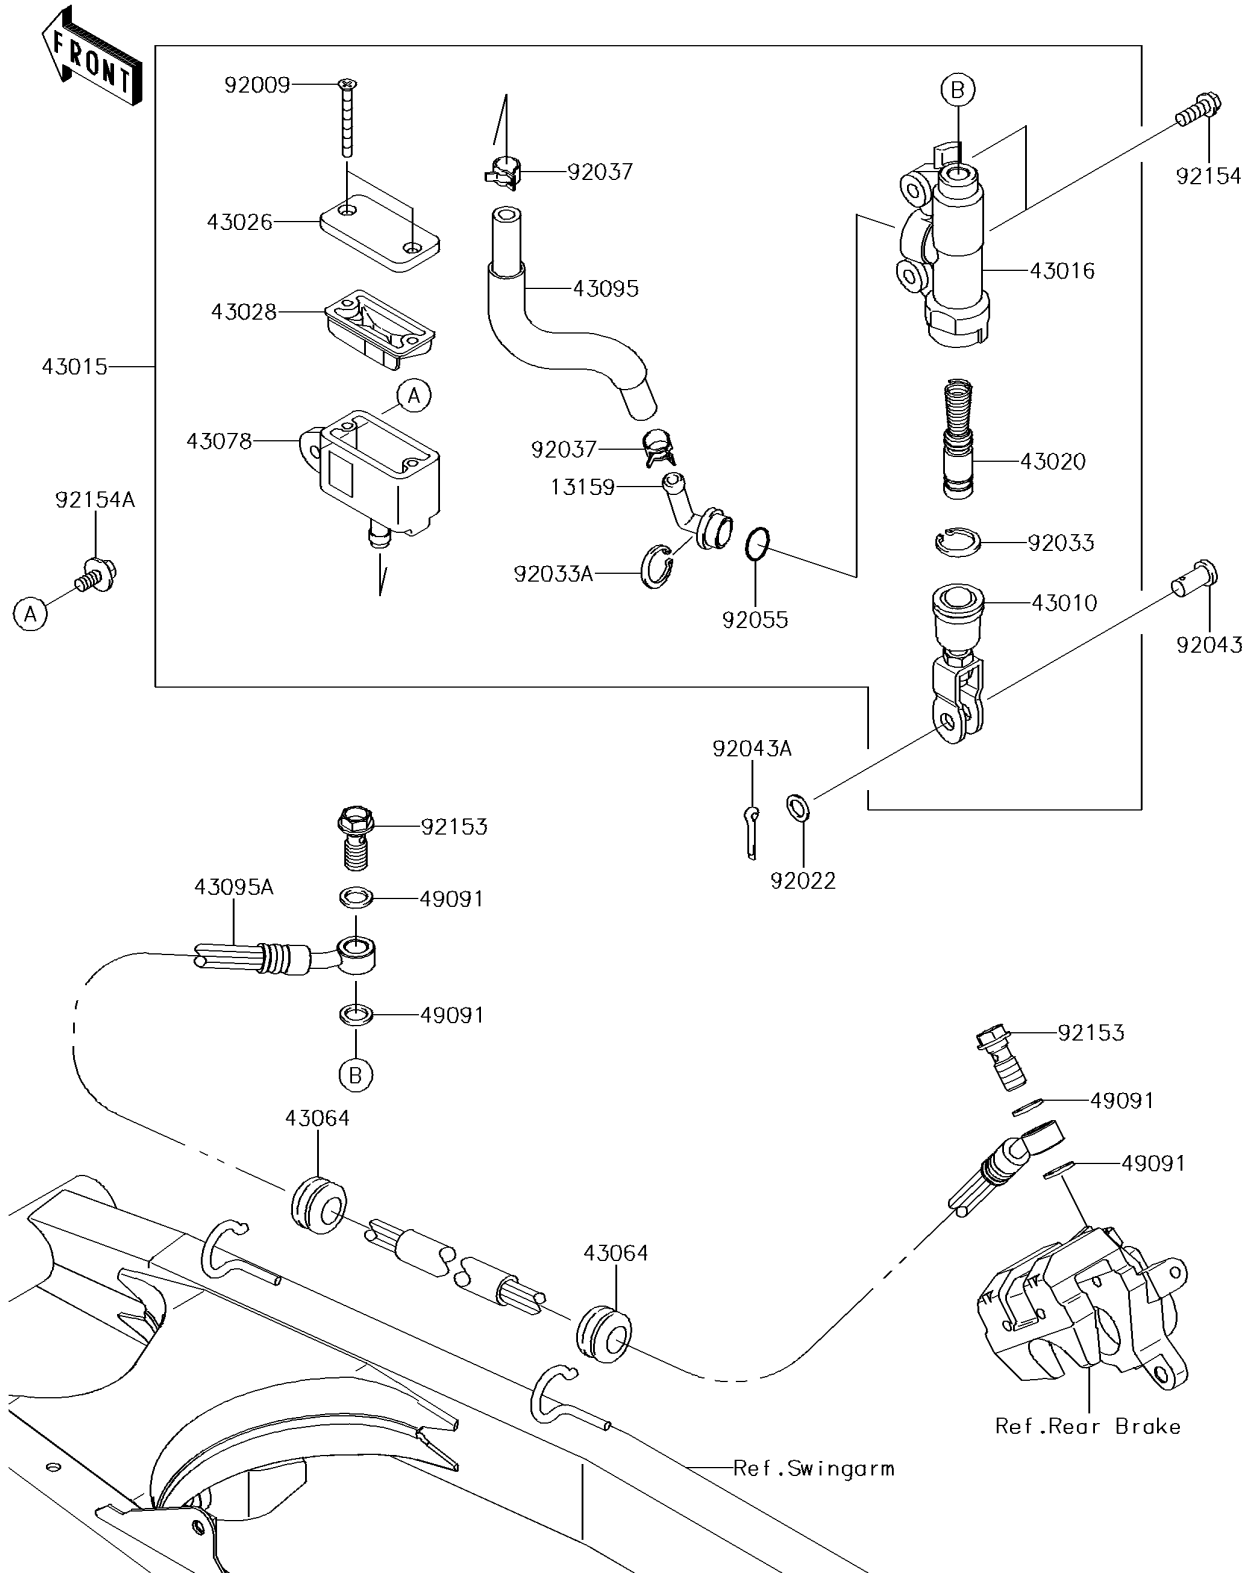

2016 KLX[®]150L

PARTS DIAGRAM

Rear Master Cylinder

F2293

2016 KLX[®]150L

PARTS LIST

Rear Master Cylinder

ITEM NAME

PART NUMBER

QUANTITY
