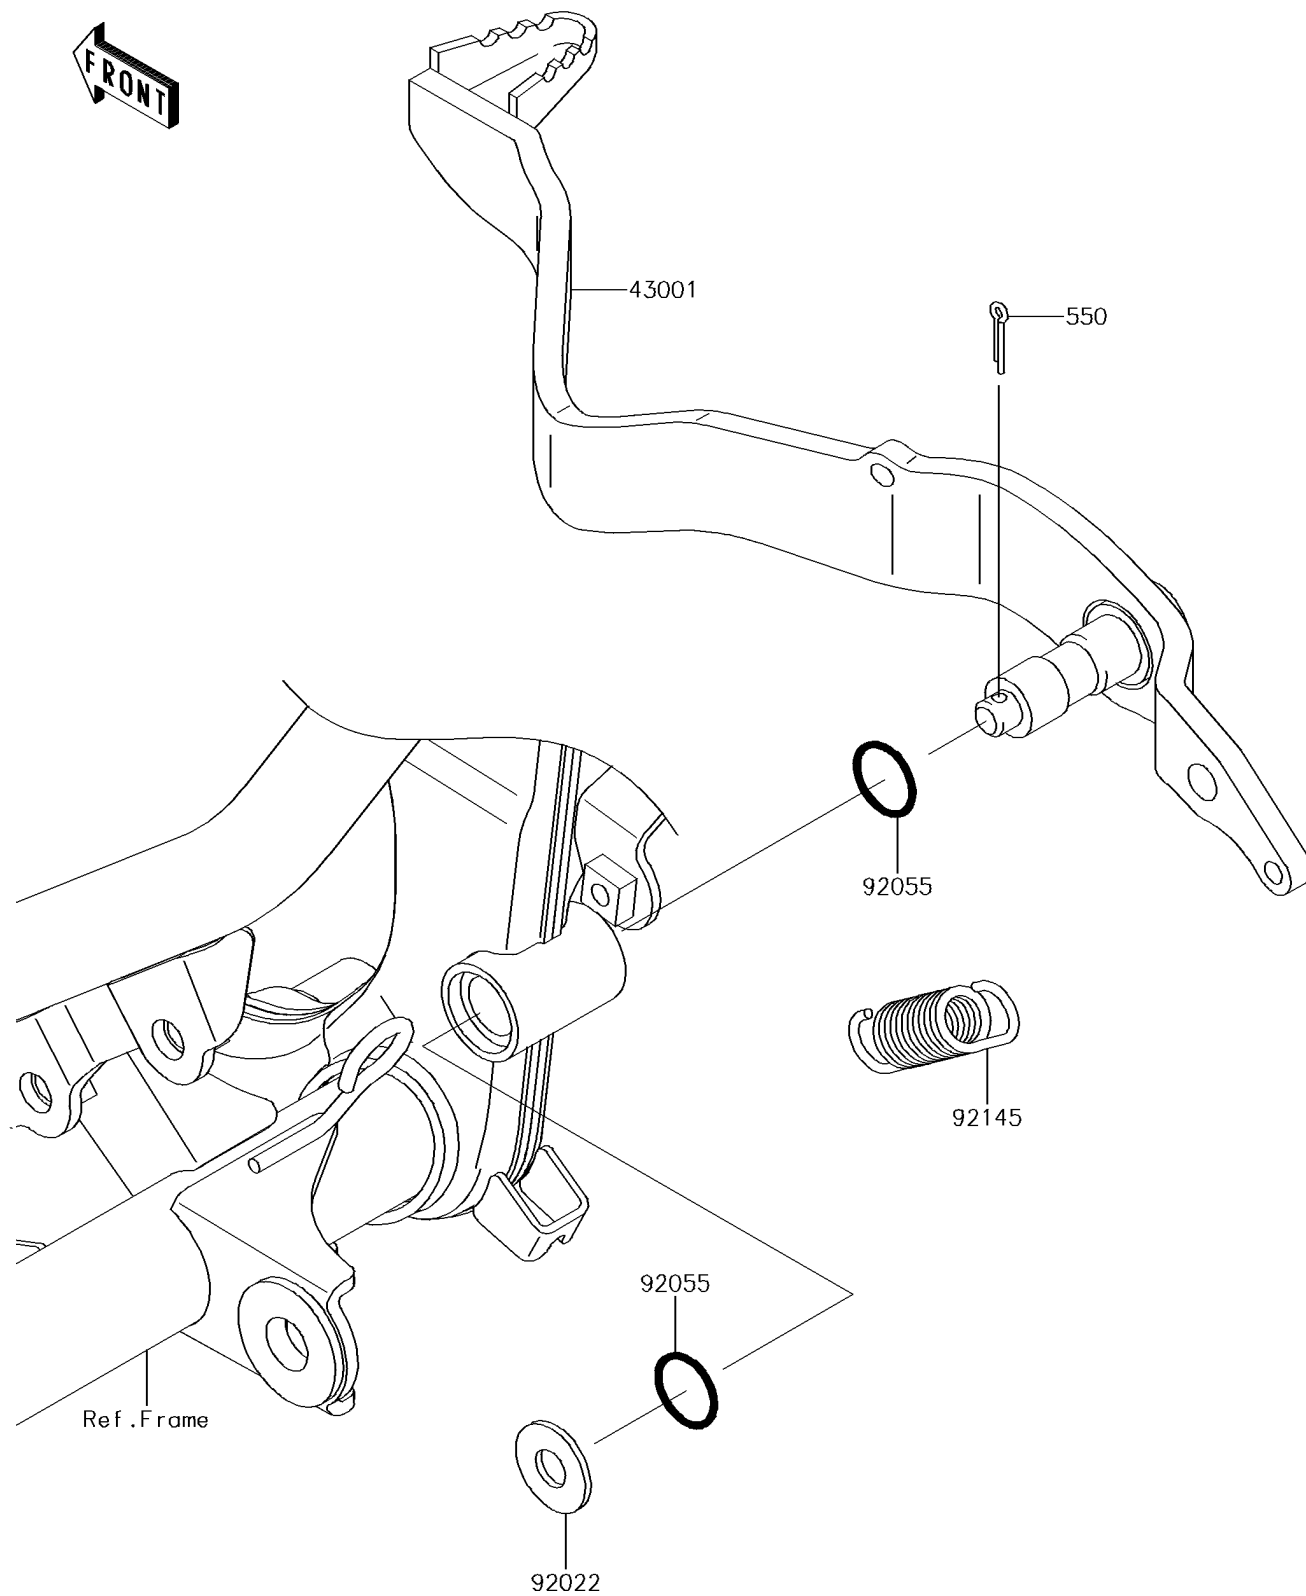

2016 KLX[®]150L

PARTS DIAGRAM

Brake Pedal

Kawasaki

Let the Good Times Roll[®]

F2260

2016 KLX[®]150L

PARTS LIST

Brake Pedal

Kawasaki

Let the Good Times Roll[®]

ITEM NAME

PART NUMBER

QUANTITY
