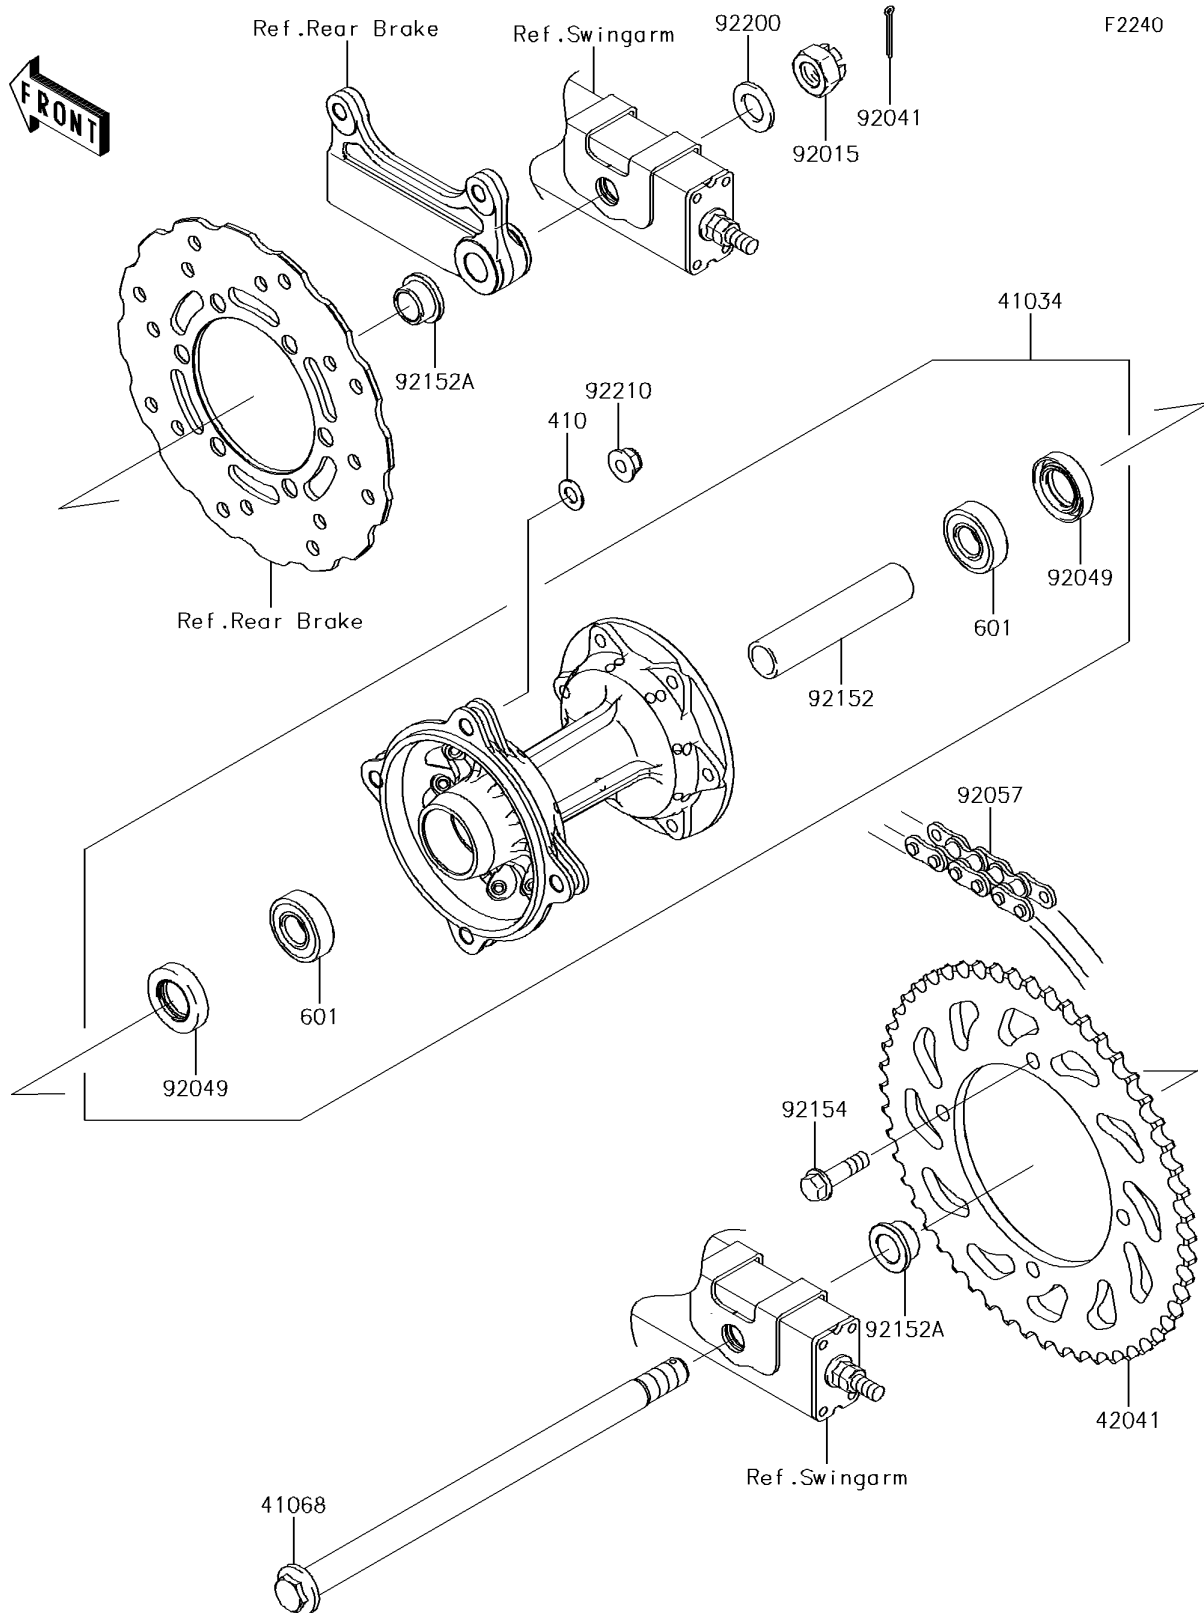

## PARTS DIAGRAM

### Rear Hub

## PARTS LIST

### Rear Hub

ITEM NAME	PART NUMBER	QUANTITY
WASHER-PLAIN-SMALL,8MM (Ref # 410)	410AA0800	4
DRUM-ASSY,RR (Ref # 41034)	41034-0564	1
AXLE,RR,14X264.5 (Ref # 41068)	41068-0075	1
SPROCKET-HUB,52T (Ref # 42041)	42041-0146	1
BEARING-BALL (Ref # 601)	601B6202UU	2
NUT,CASTLE,14MM (Ref # 92015)	92015-1765	1
COTTER,3X35 (Ref # 92041)	92041-0010	1
SEAL-OIL (Ref # 92049)	92049-0114	2
CHAIN,DRIVE,428HX132L (Ref # 92057)	92057-0642	1
COLLAR,15.2X20X106 (Ref # 92152)	92152-0837	1
COLLAR,15.1X20X12.8 (Ref # 92152A)	92152-2246	2
BOLT,FLANGED,8X30 (Ref # 92154)	92154-0424	4
WASHER,14.2X26X3.2 (Ref # 92200)	92200-0873	1
NUT,8MM (Ref # 92210)	92210-0570	4