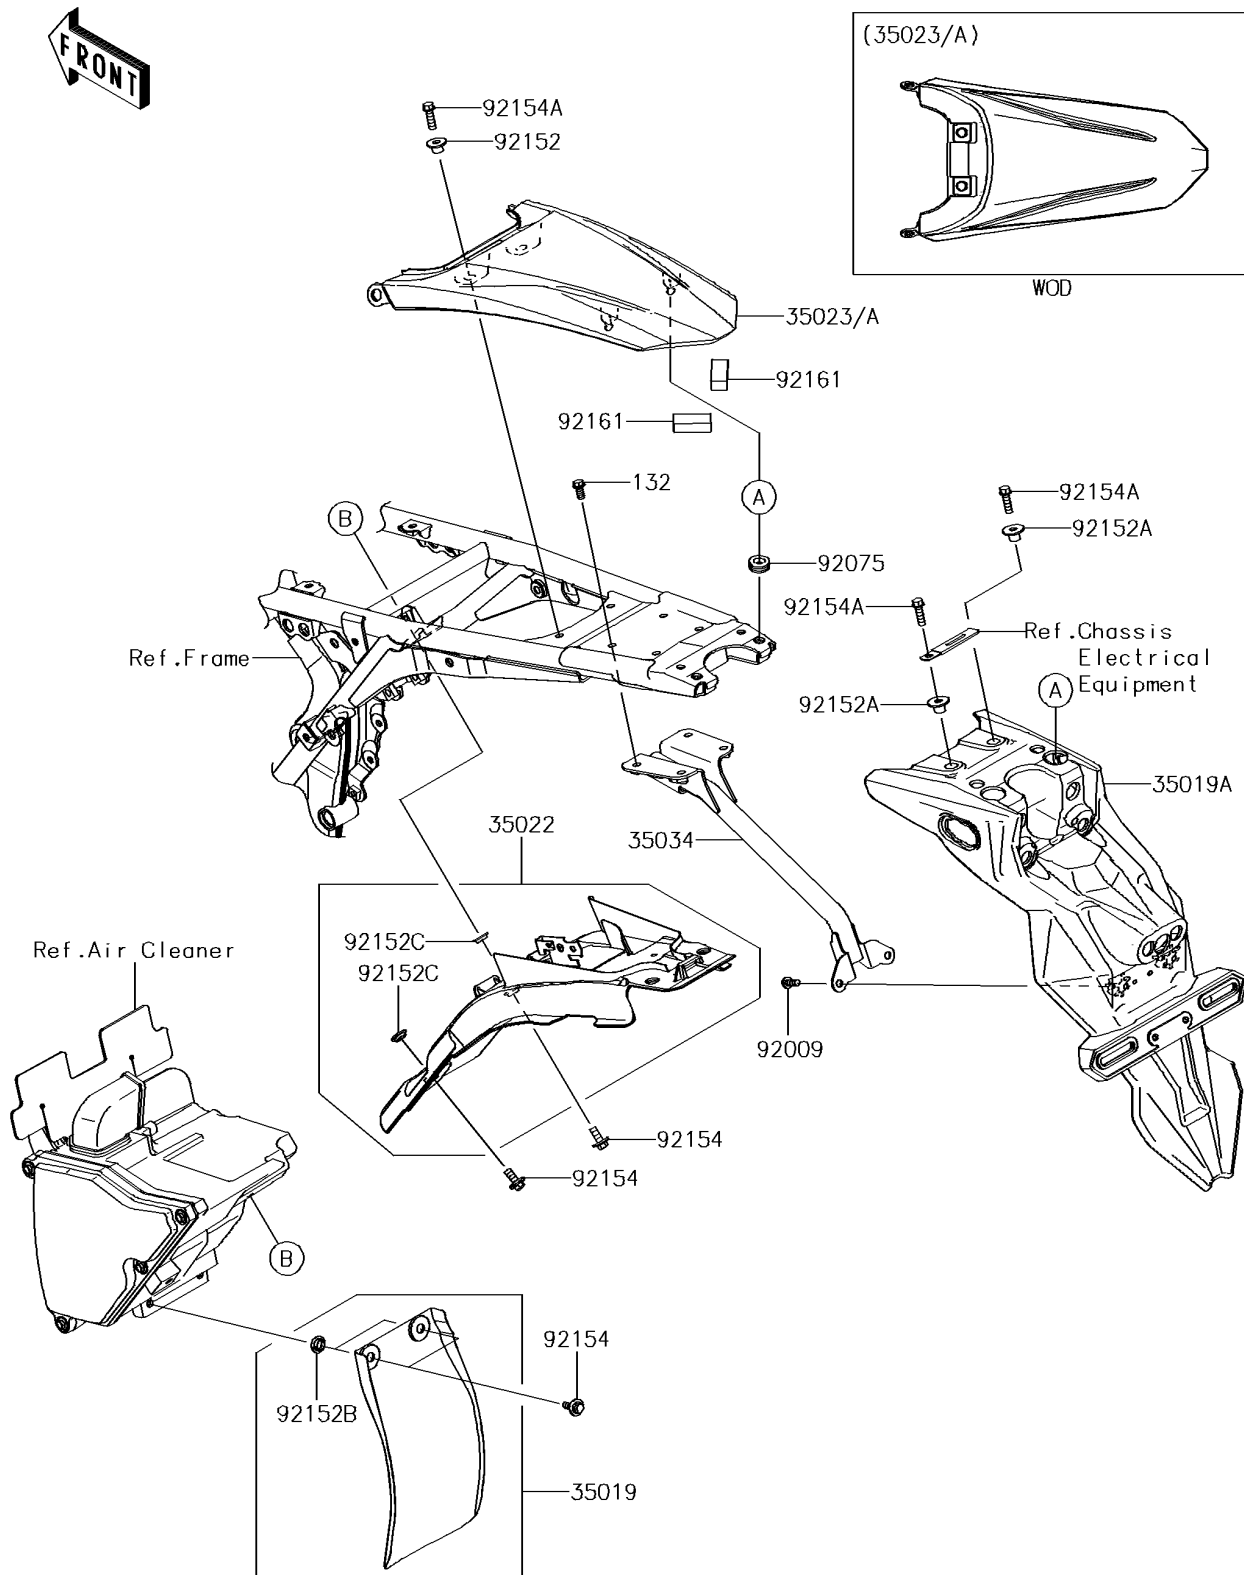

2016 KLX[®]150L

PARTS DIAGRAM

Rear Fender(s)

Kawasaki

Let the Good Times Roll[®]

F2172

2016 KLX[®]150L

PARTS LIST

Rear Fender(s)

Kawasaki

Let the Good Times Roll[®]

ITEM NAME

PART NUMBER

QUANTITY
