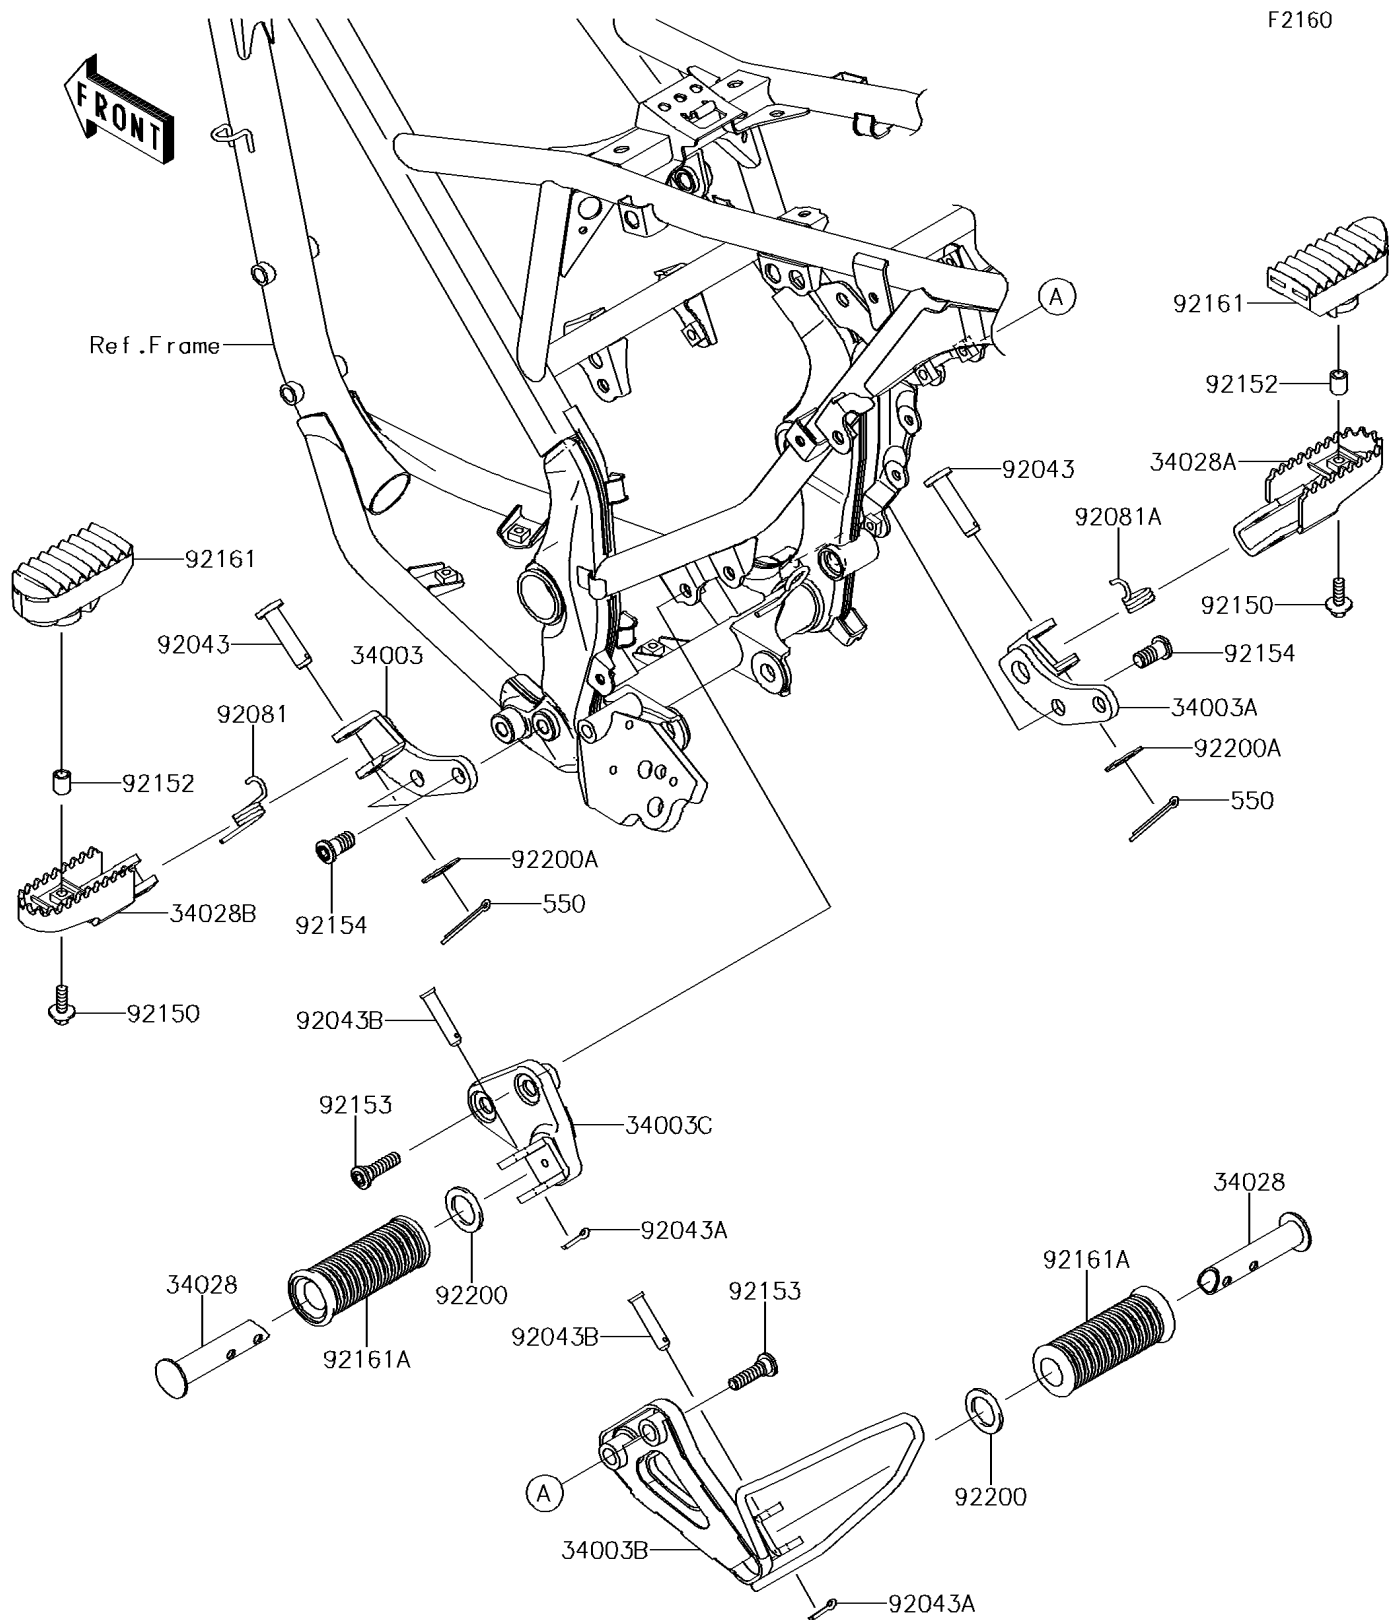

2016 KLX[®]150L

PARTS DIAGRAM

Footrests

2016 KLX[®]150L

PARTS LIST

Footrests

Kawasaki

Let the Good Times Roll[®]

ITEM NAME

PART NUMBER

QUANTITY
