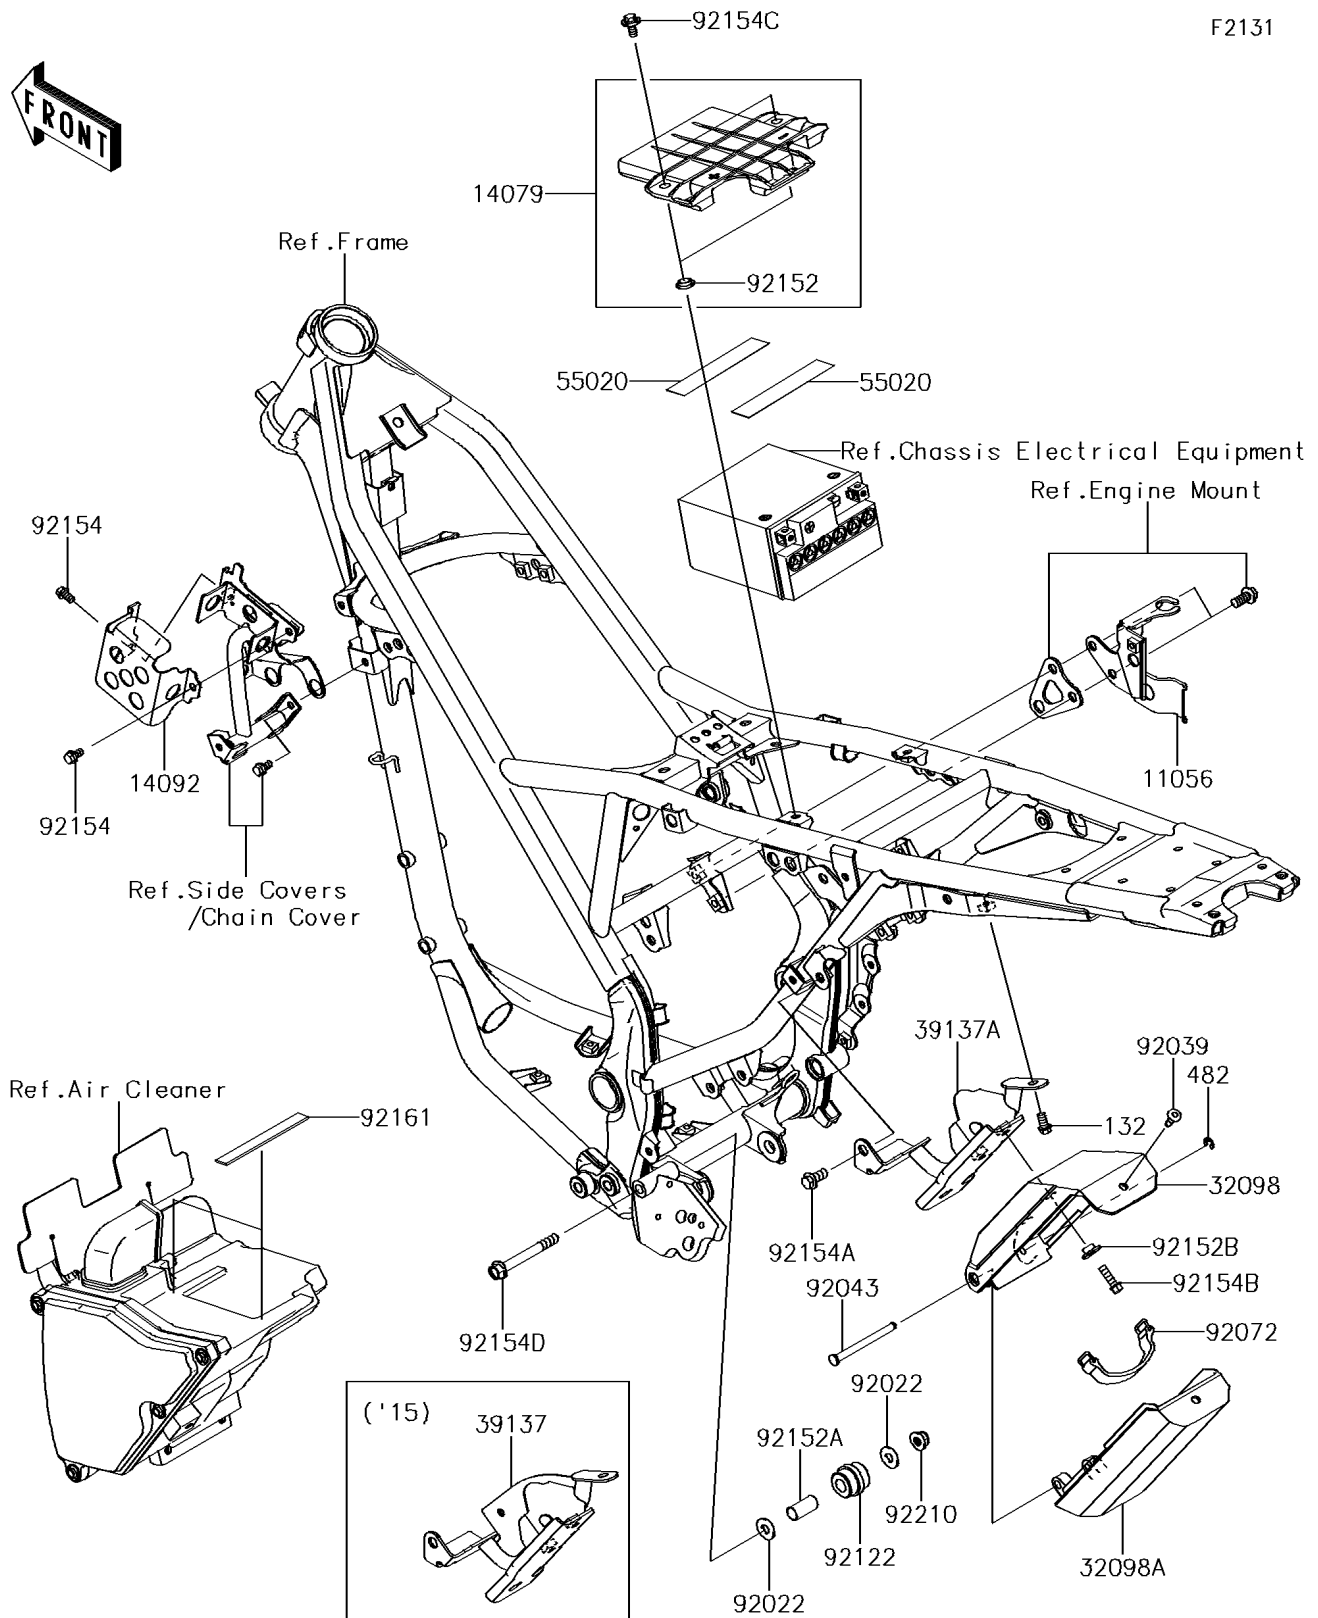

2016 KLX[®]150L

PARTS DIAGRAM

Frame Fittings

Kawasaki

Let the Good Times Roll[®]

F2131

2016 KLX[®]150L

PARTS LIST

Frame Fittings

ITEM NAME	PART NUMBER	QUANTITY
-----------	-------------	----------
