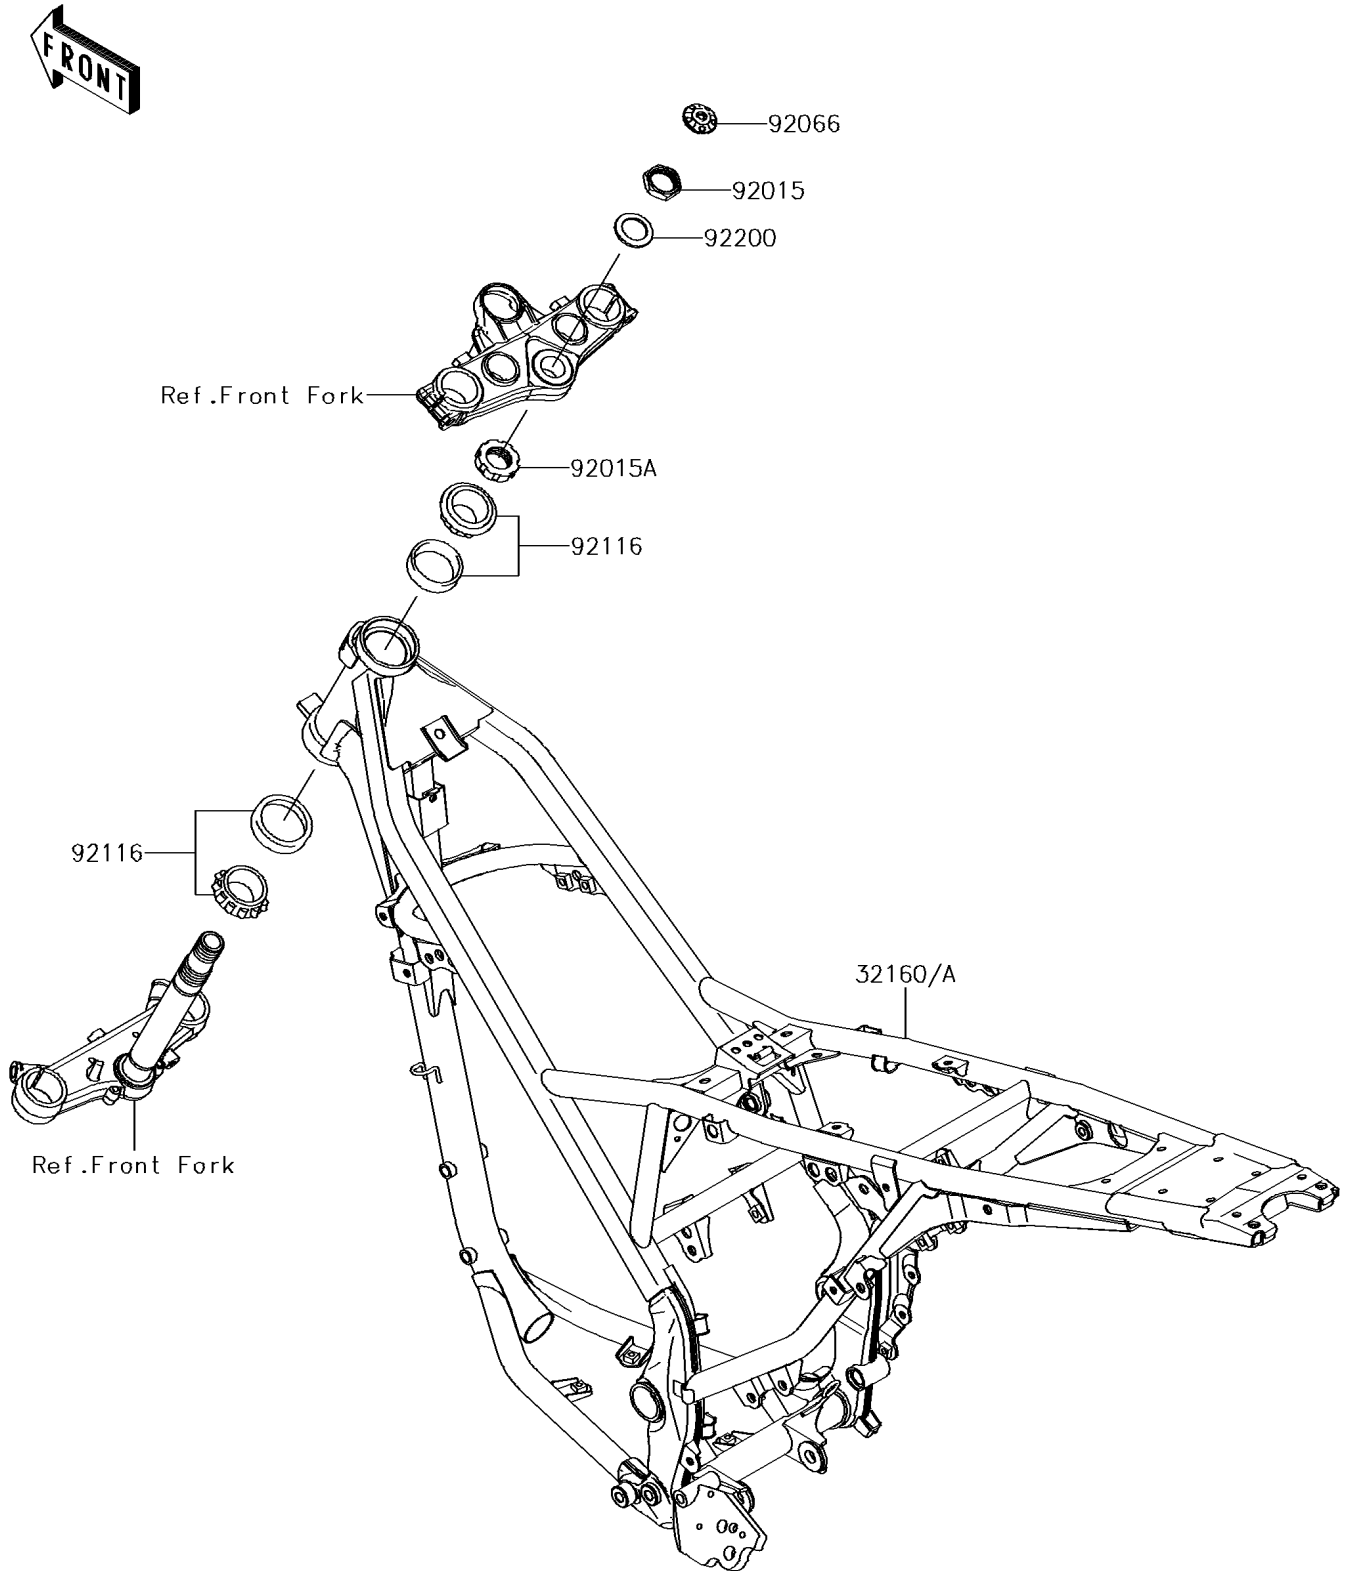

2016 KLX[®]150L

PARTS DIAGRAM

Frame

F2120

2016 KLX[®]150L

PARTS LIST

Frame

Kawasaki

Let the Good Times Roll[®]

ITEM NAME

PART NUMBER

QUANTITY
