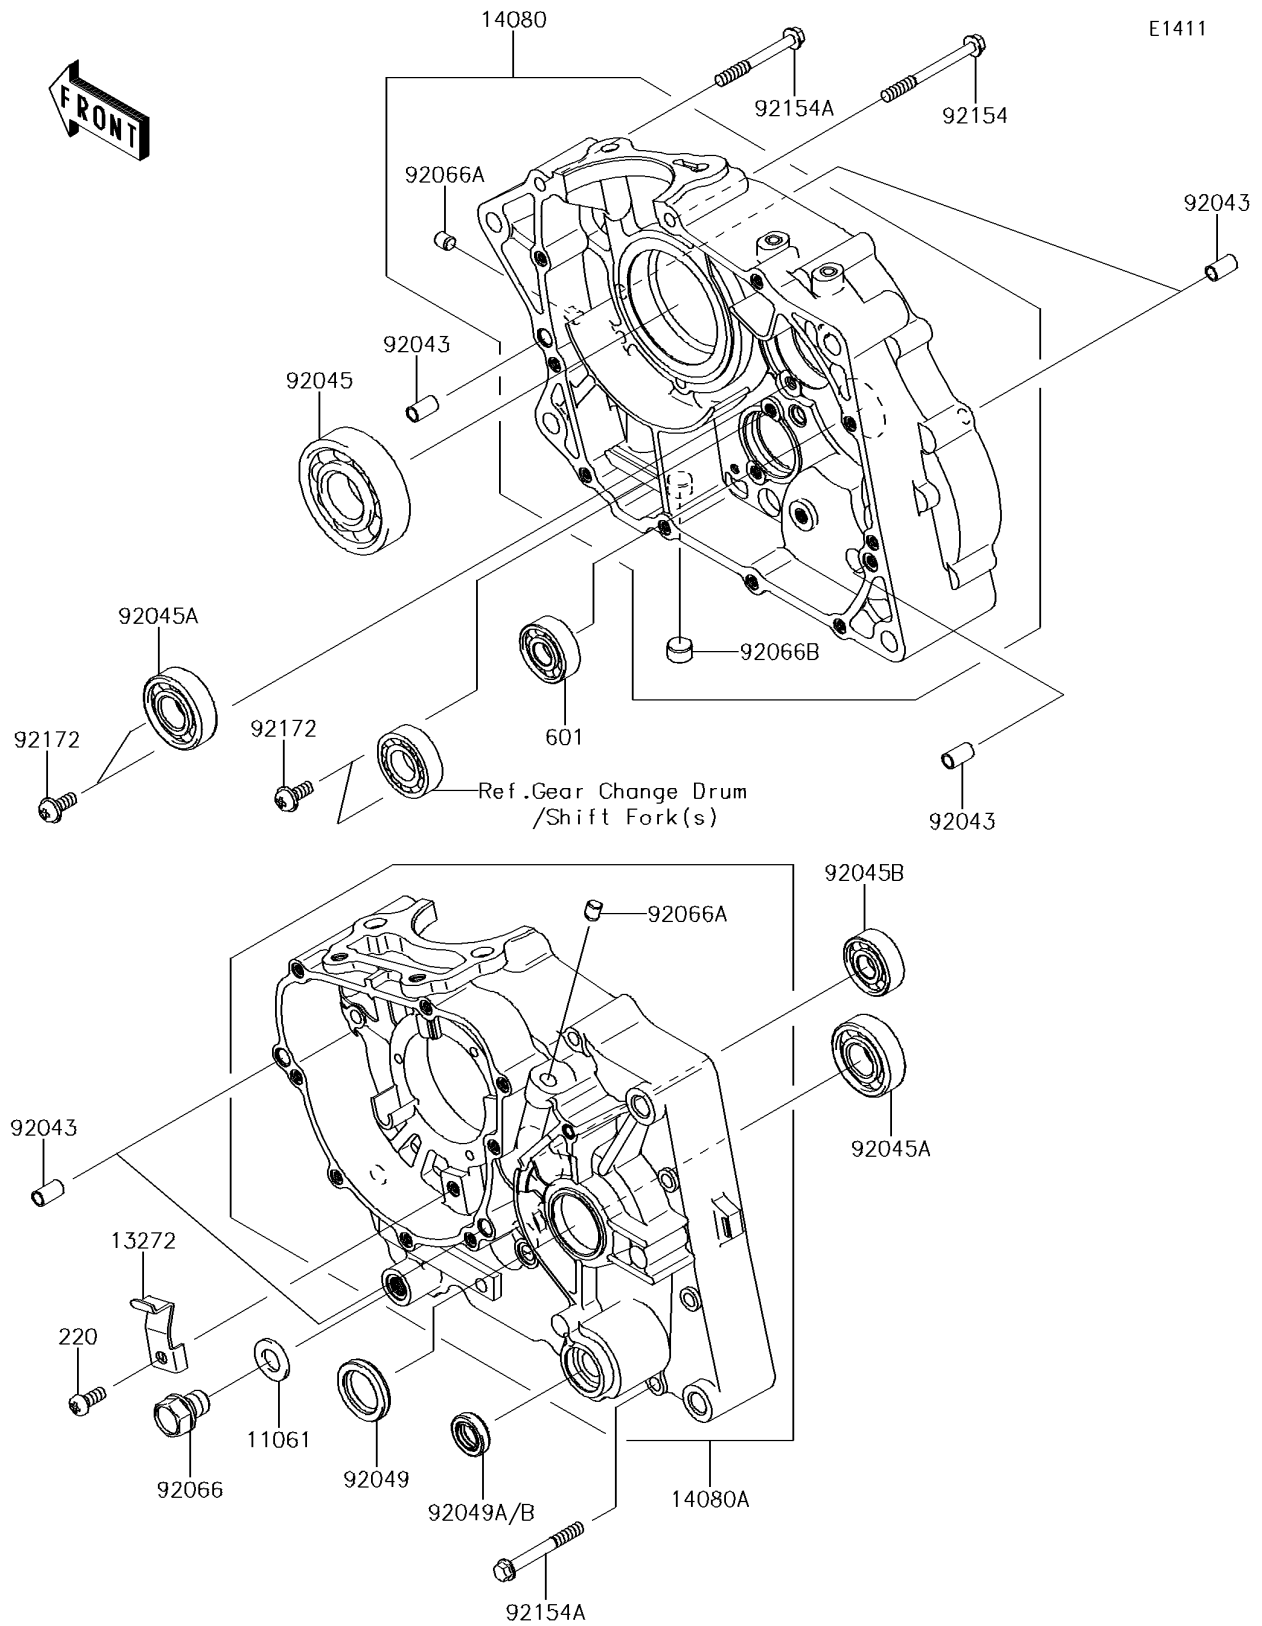

2016 KLX[®]150L

PARTS DIAGRAM

Crankcase

2016 KLX[®]150L

PARTS LIST

Crankcase

Kawasaki

Let the Good Times Roll[®]

ITEM NAME

PART NUMBER

QUANTITY
