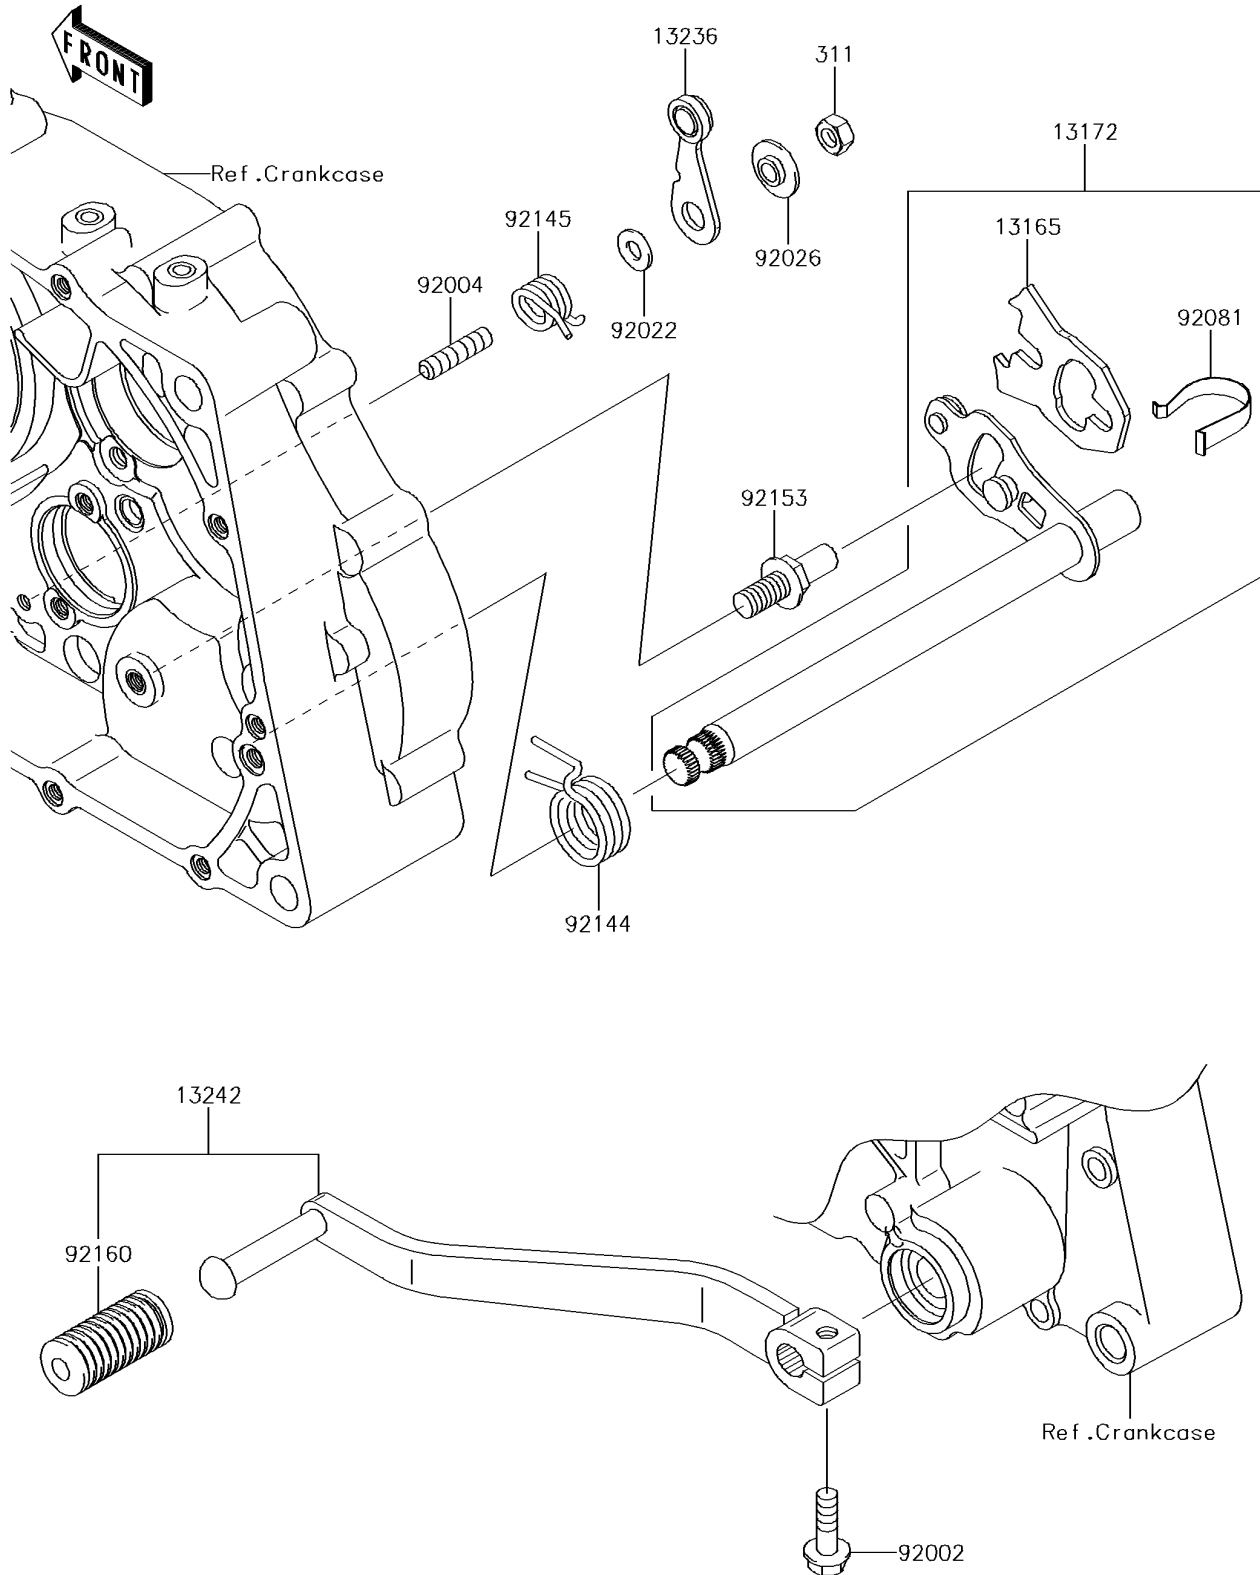

2017 KLX150L (Latin America)

PARTS DIAGRAM

Gear Change Mechanism

E1370

2017 KLX150L (Latin America)

PARTS LIST

Gear Change Mechanism

ITEM NAME

PART NUMBER

QUANTITY
