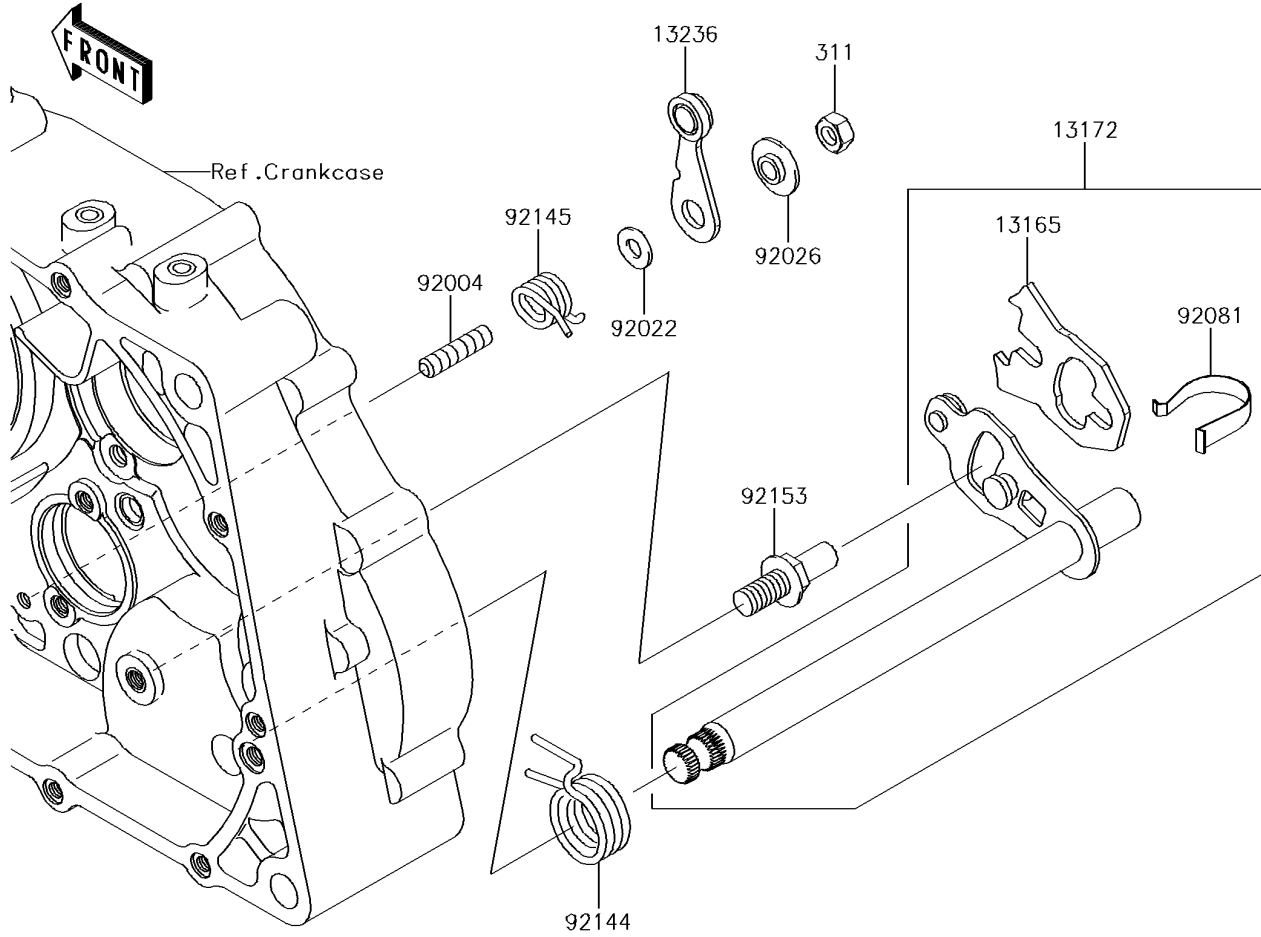

2016 KLX[®]150L

PARTS DIAGRAM

Gear Change Mechanism

E1370

2016 KLX[®]150L

PARTS LIST

Gear Change Mechanism

Kawasaki

Let the Good Times Roll[®]

ITEM NAME

PART NUMBER

QUANTITY
