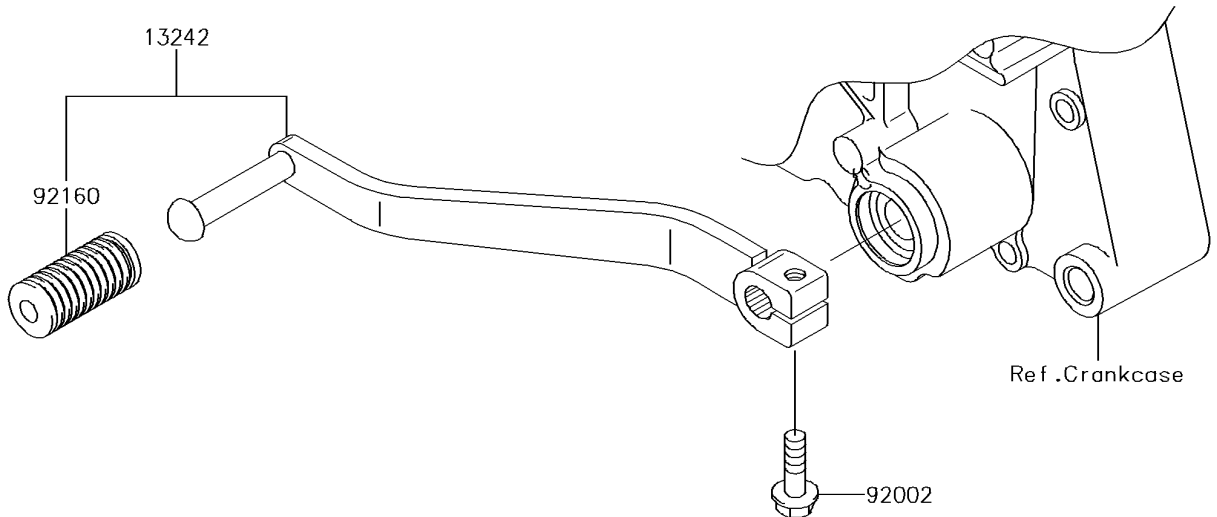

2016 KLX[®]150L

PARTS DIAGRAM

Gear Change Mechanism

E1370

2016 KLX[®]150L

PARTS LIST

Gear Change Mechanism

Kawasaki

Let the Good Times Roll[®]

ITEM NAME

PART NUMBER

QUANTITY
