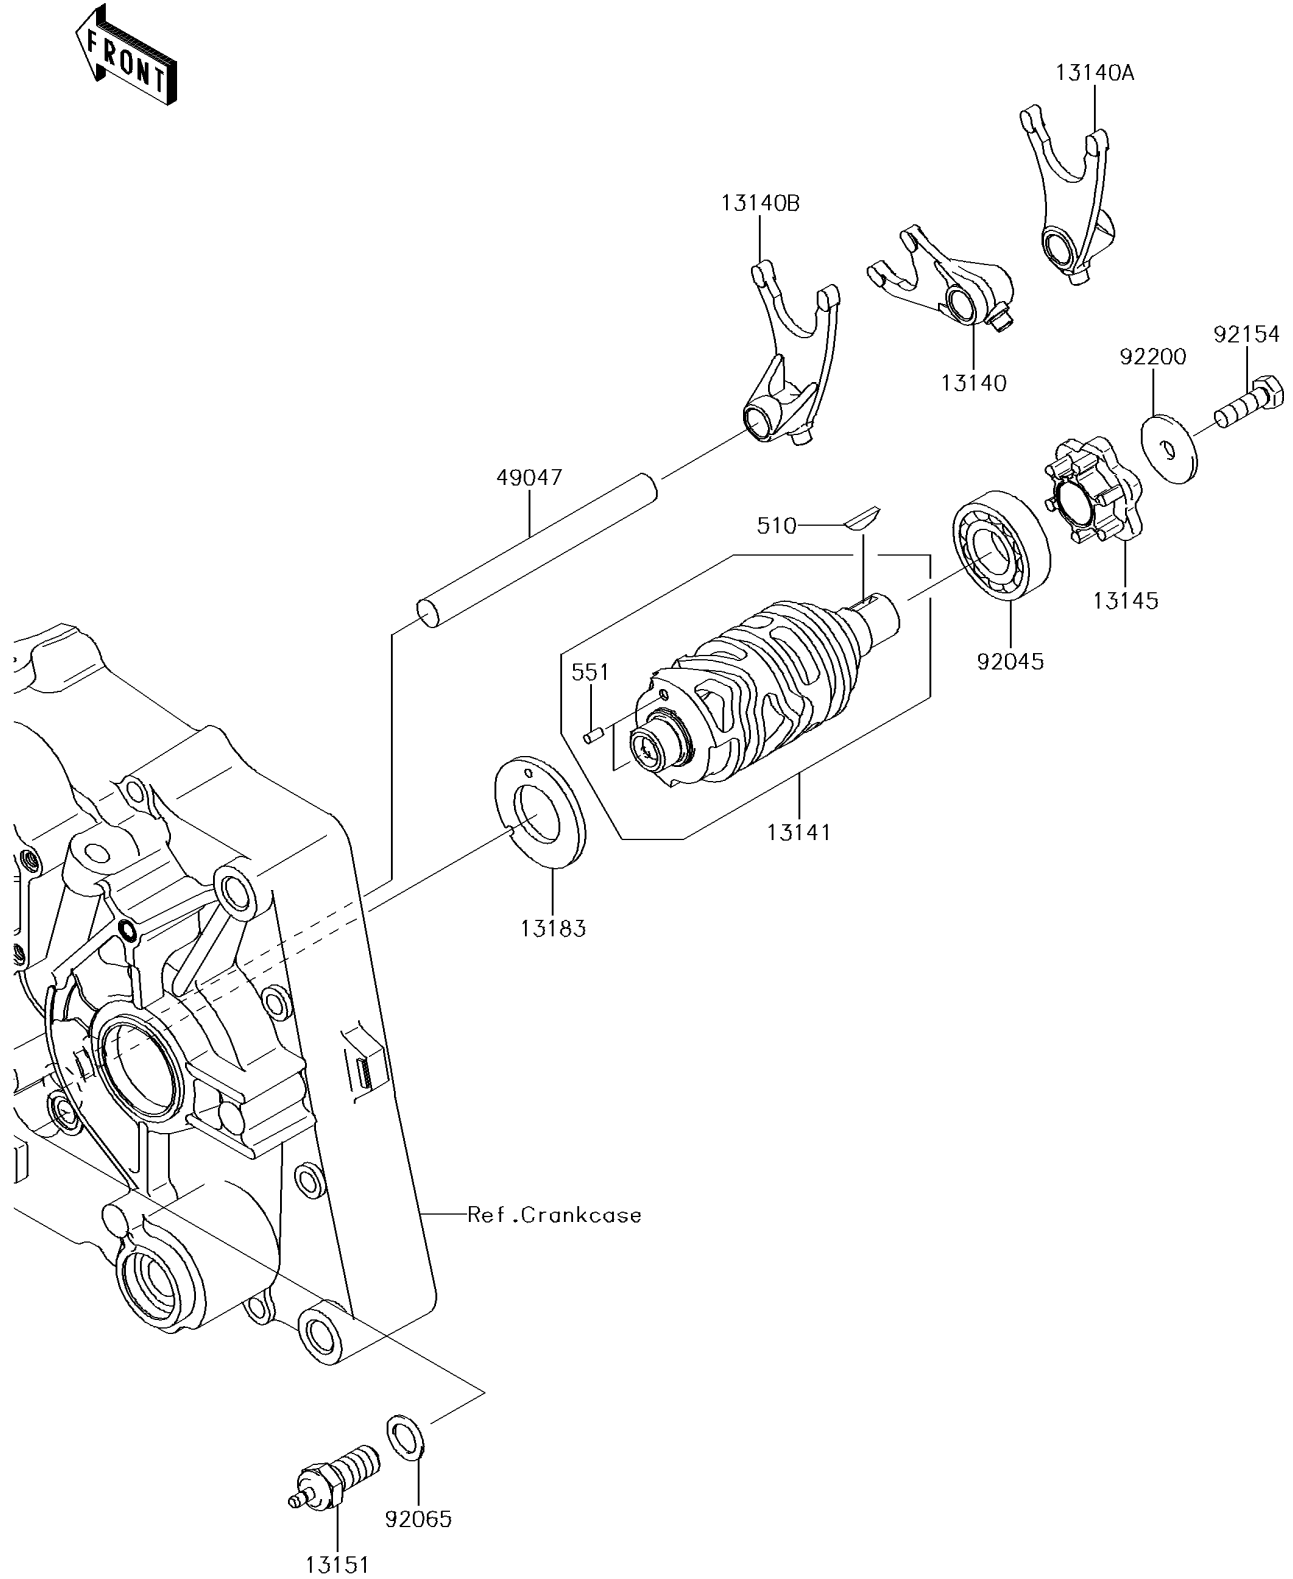

2016 KLX[®]150L

PARTS DIAGRAM

Gear Change Drum/Shift Fork(s)

E1362

2016 KLX[®]150L

PARTS LIST

Gear Change Drum/Shift Fork(s)

ITEM NAME

PART NUMBER

QUANTITY
