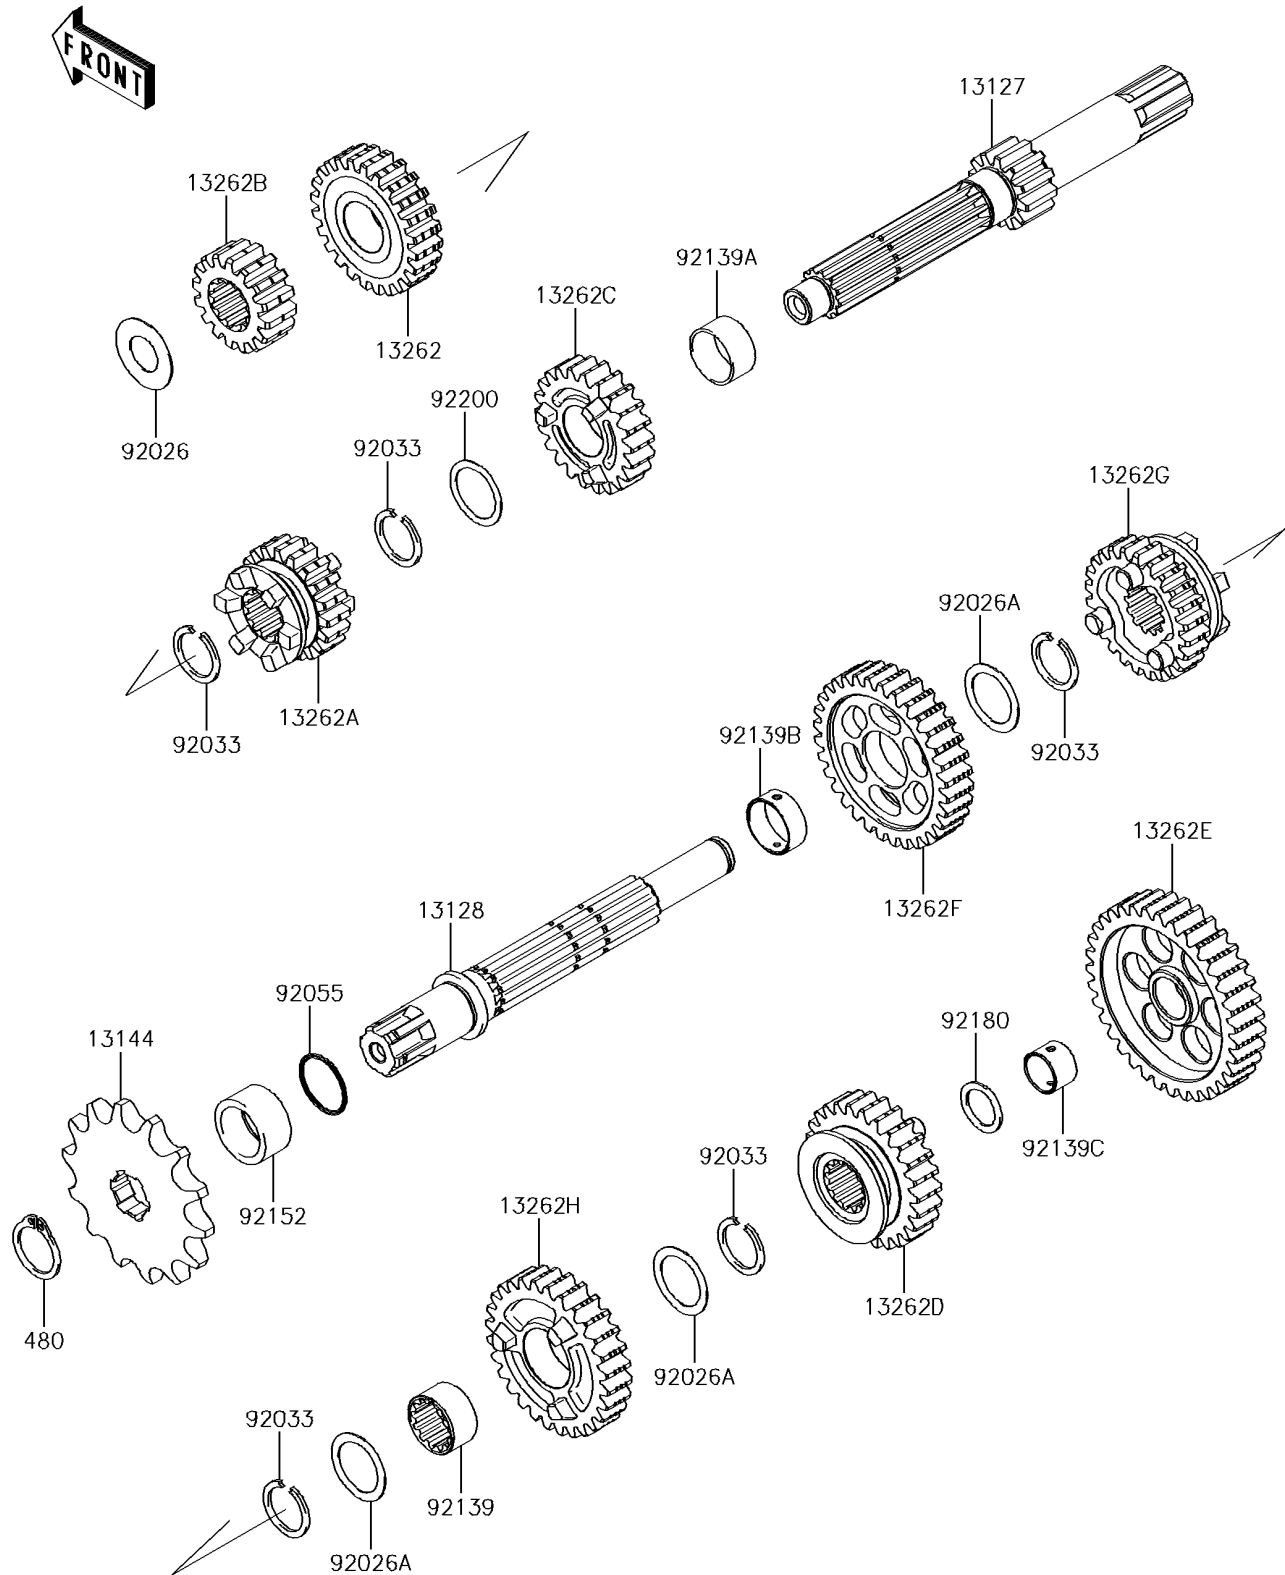

2016 KLX[®]150L

PARTS DIAGRAM

Transmission

E1361

2016 KLX[®]150L

PARTS LIST

Transmission

ITEM NAME

PART NUMBER

QUANTITY
