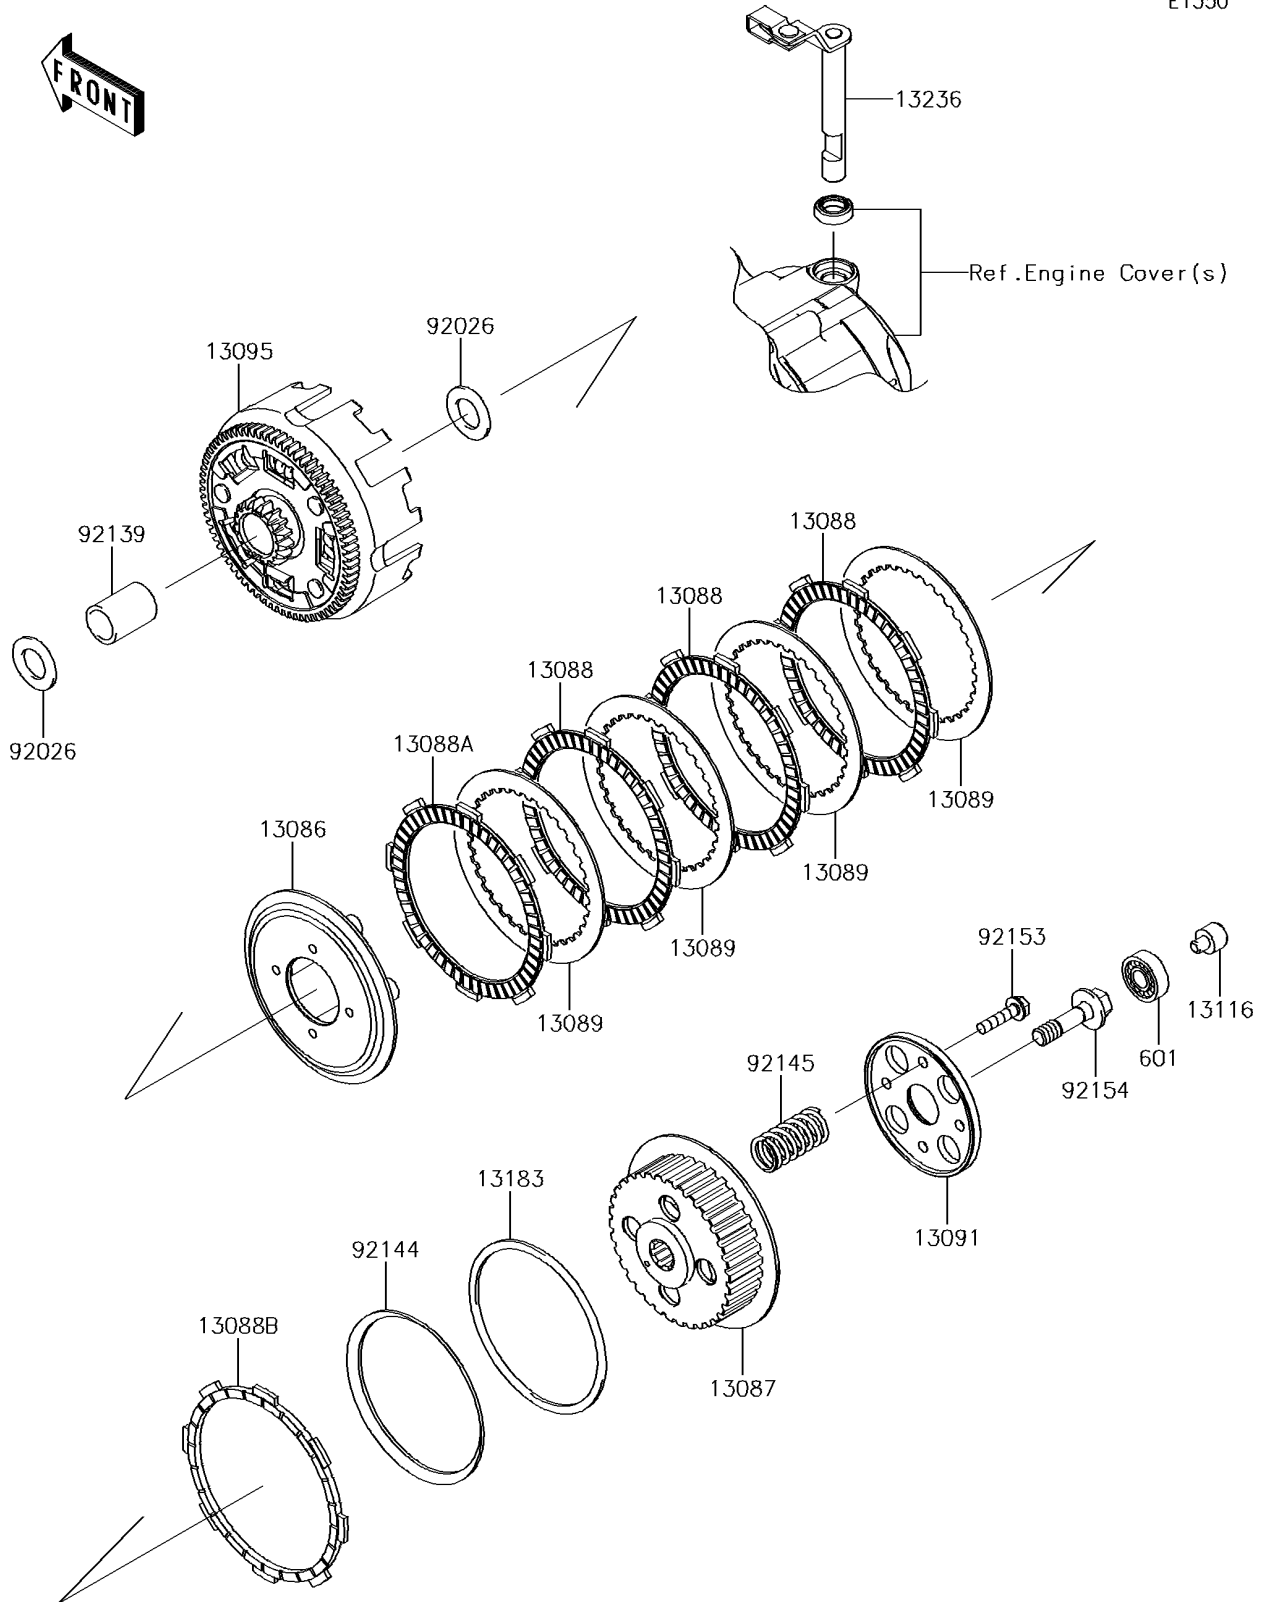

2016 KLX[®]150L

PARTS DIAGRAM

Clutch

E1350

2016 KLX[®]150L

PARTS LIST

Clutch

Kawasaki

Let the Good Times Roll[®]

ITEM NAME

PART NUMBER

QUANTITY
